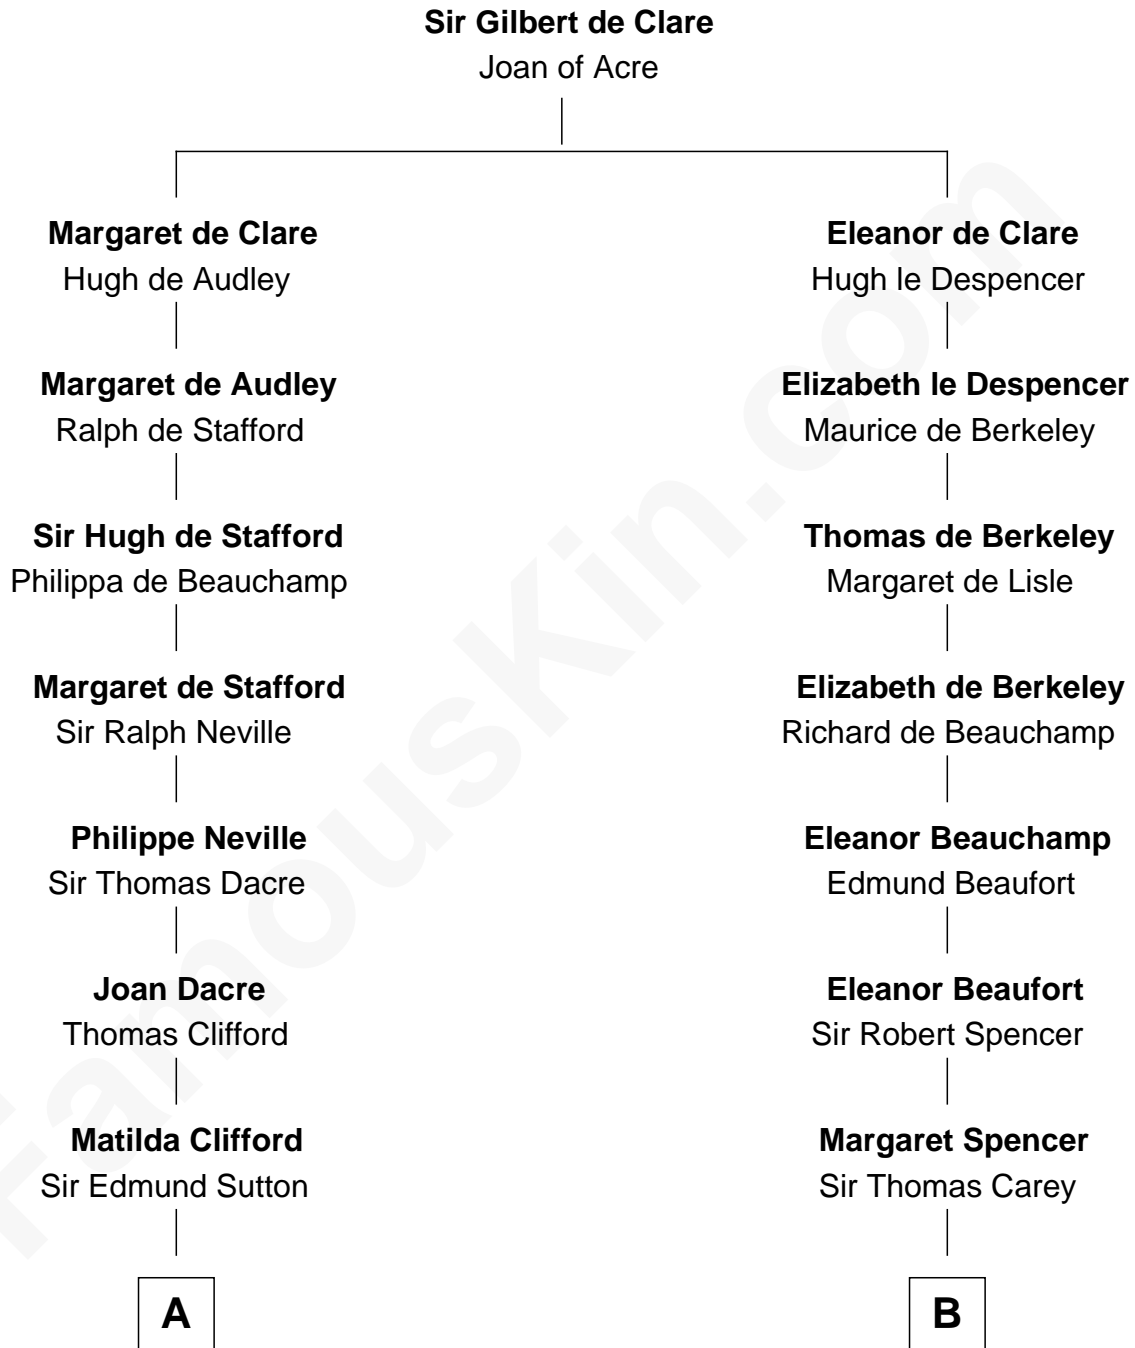

MAYFLOWER

FamousKin.com Relationship Chart of Richard More

(c1614 - c1696) *Mayflower passenger 1620*

12th cousin 4 times removed of

William C. C. Claiborne
1st Governor of Louisiana

A

Dorothy Sutton
Richard Wrottesley

Joan Wrottesley
Richard Cresset

Margaret Cresset
Thomas More

Jasper More
Elizabeth Smalley

Katherine More
Col. Samuel More

Richard More
Mayflower passenger 1620

B

Sir William Carey
Mary Boleyn

Catherine Carey
Sir Francis Knollys

Anne Knollys
Sir Thomas West

Gov. John West
Anne - - - - -

Col. John West
Unity Croshaw

Ann West
Henry Fox

Ann Fox
Thomas Claiborne

Nathaniel Claiborne
Jane Cole

William Claiborne
Mary Leigh

William C. C. Claiborne
1st Governor of Louisiana