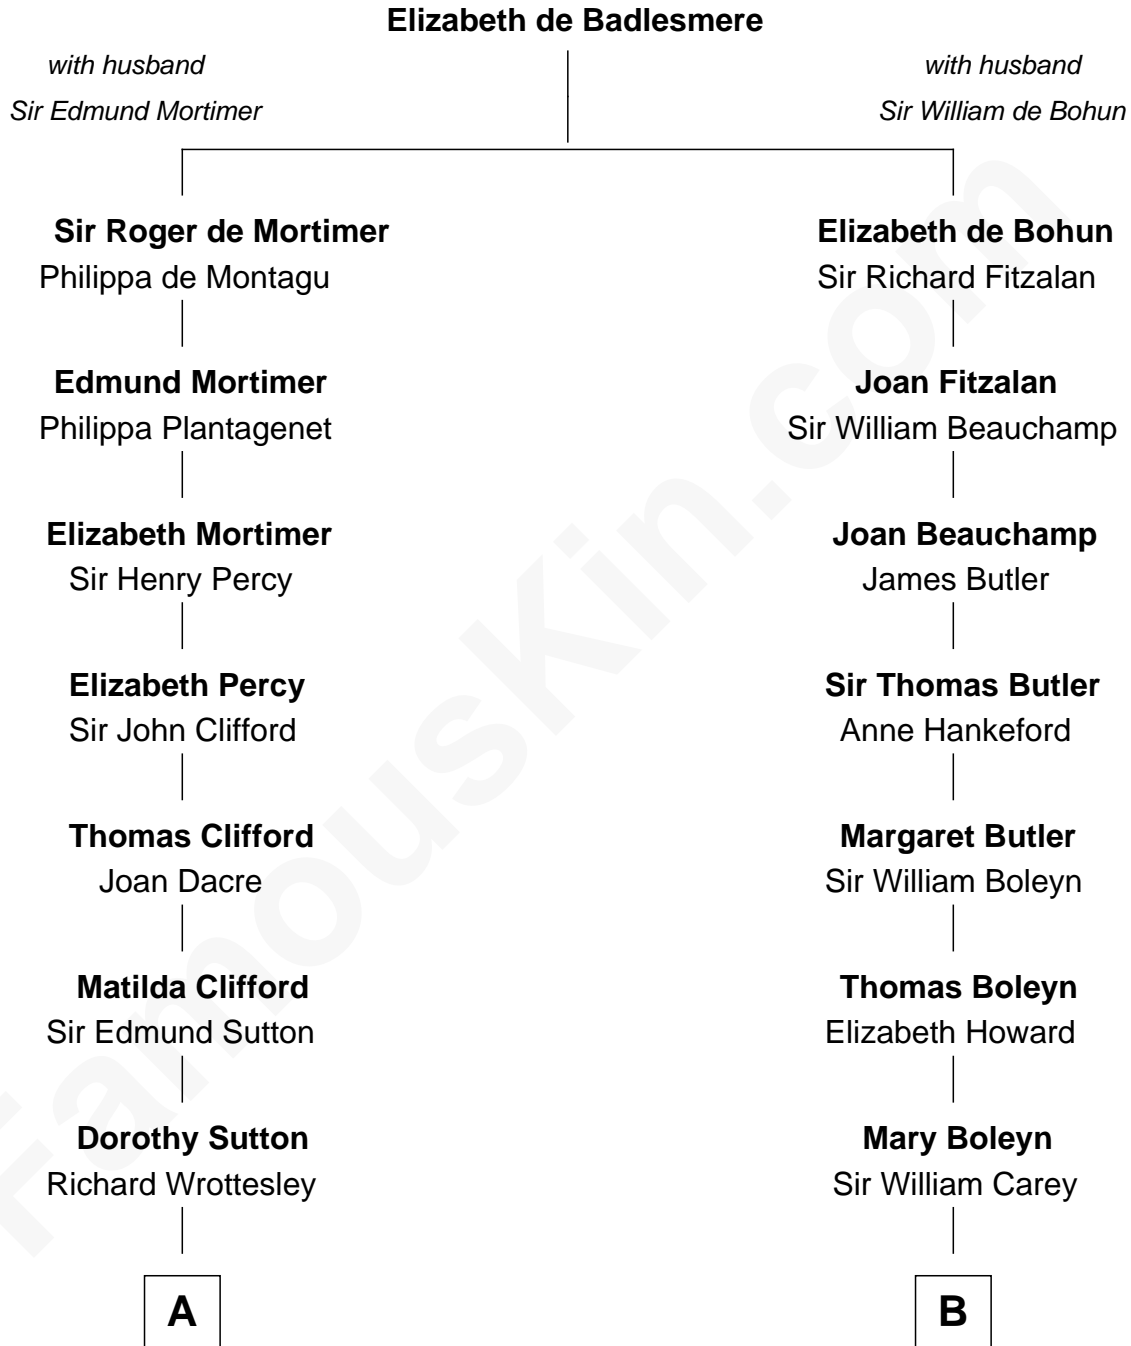

MAYFLOWER

FamousKin.com Relationship Chart of **Richard More**

(c1614 - c1696) Mayflower passenger 1620

11th cousin 4 times removed of

William C. C. Claiborne
1st Governor of Louisiana

A

Joan Wrottesley

Richard Cresset

Margaret Cresset

Thomas More

Jasper More

Elizabeth Smalley

Katherine More

Col. Samuel More

Richard More

Mayflower passenger 1620