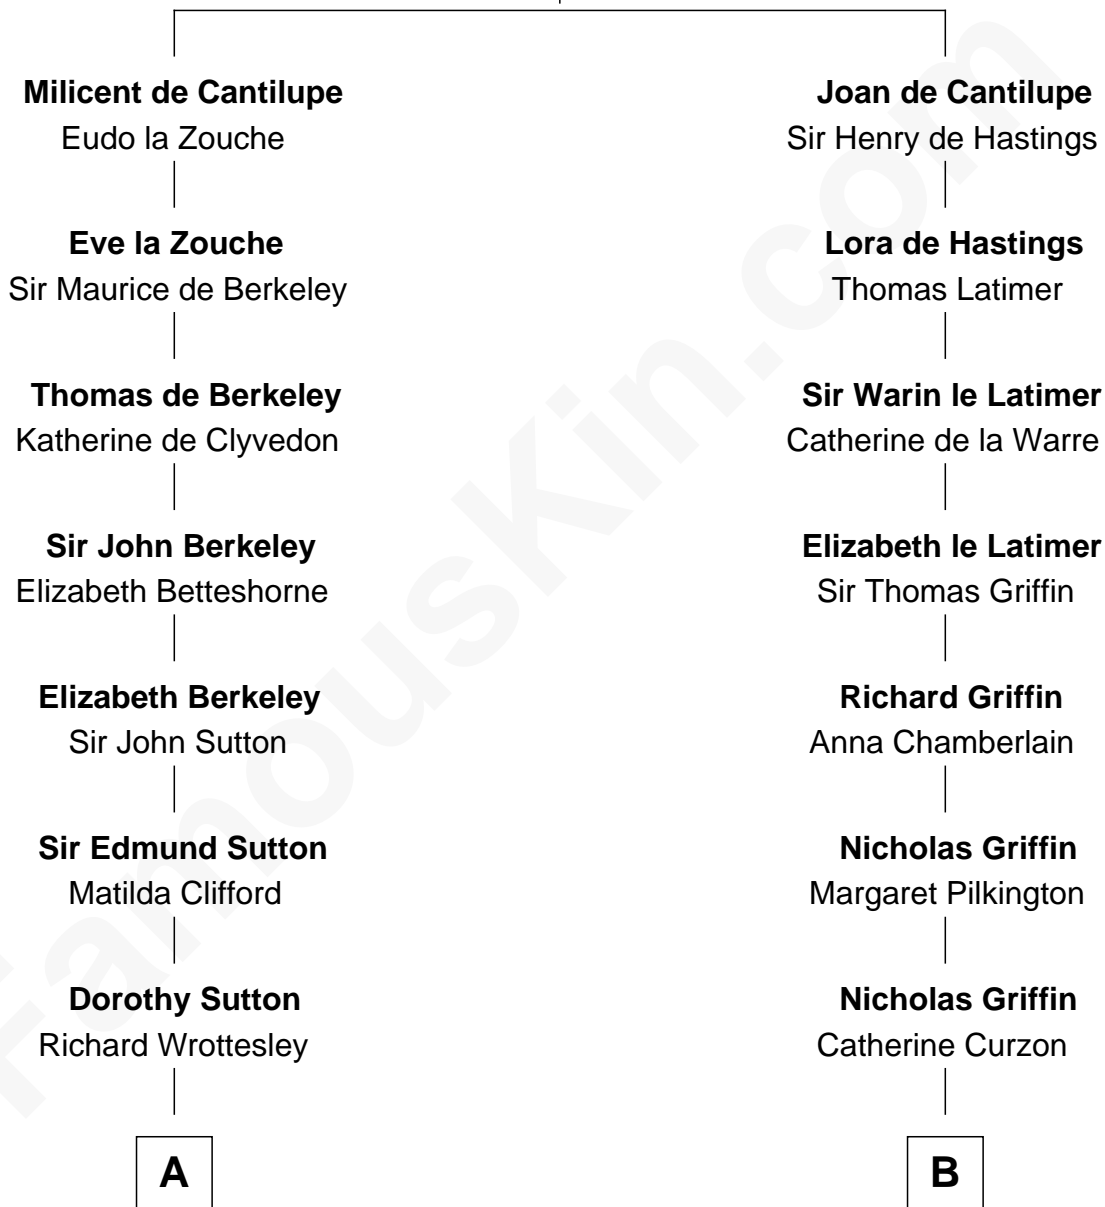

MAYFLOWER

FamousKin.com Relationship Chart of **Richard More**

(c1614 - c1696) Mayflower passenger 1620

11th cousin 6 times removed of

William C. C. Claiborne
1st Governor of Louisiana

Sir William de Cantilupe
Eve de Braiose

A

Joan Wrottesley

Richard Cresset

Margaret Cresset

Thomas More

Jasper More

Elizabeth Smalley

Katherine More