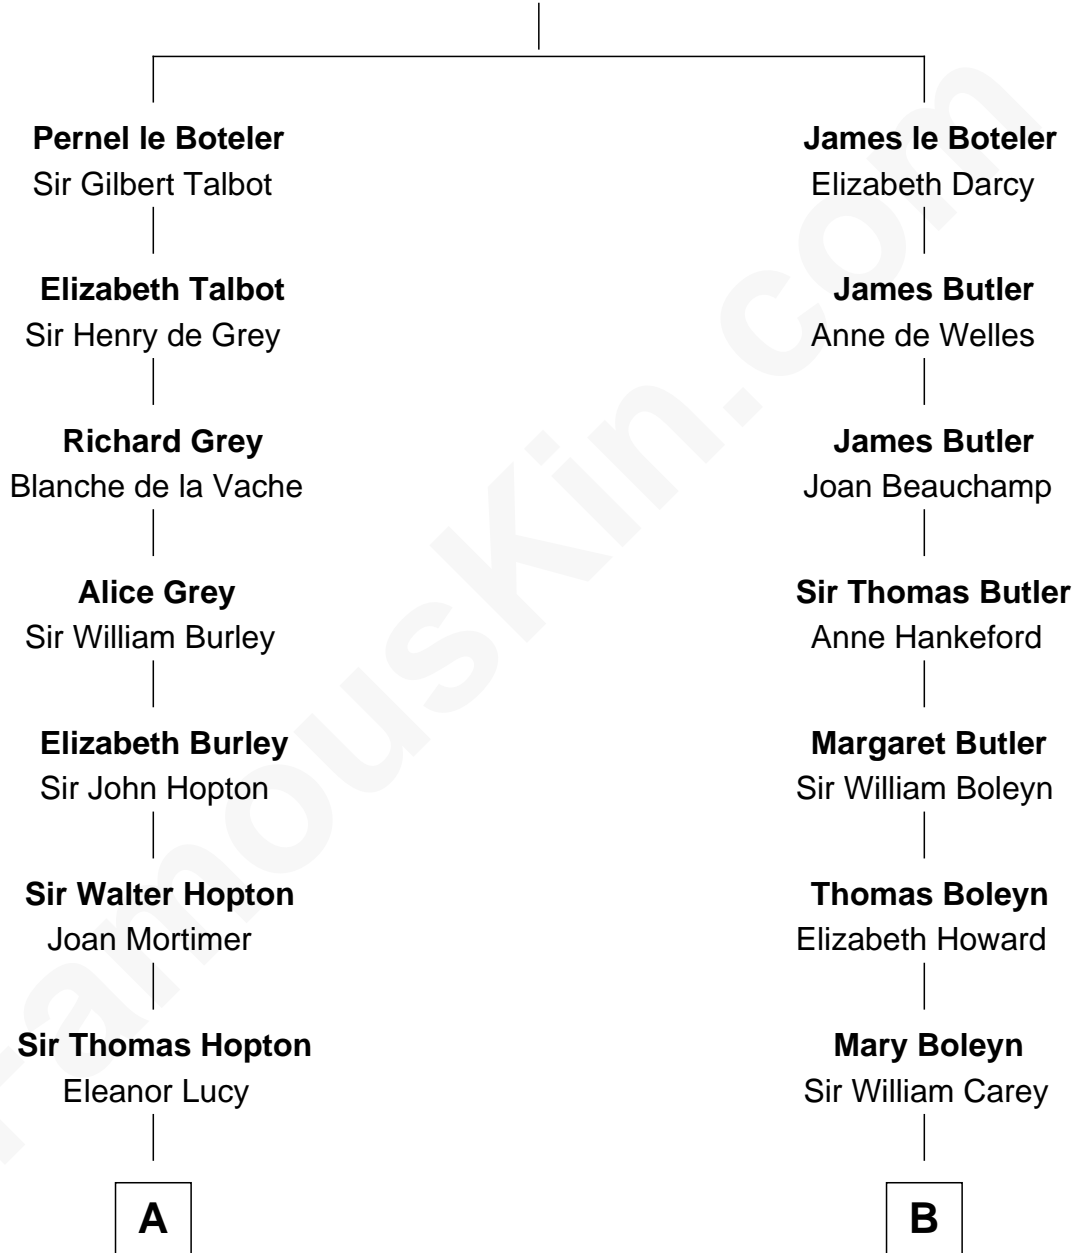

MAYFLOWER

FamousKin.com Relationship Chart of **Richard More**

(c1614 - c1696) *Mayflower passenger 1620*

13th cousin 2 times removed of

William C. C. Claiborne
1st Governor of Louisiana

Sir James le Boteler
Eleanor de Bohun

Thomas More

Jasper More

Elizabeth Smalley

Katherine More

Col. Samuel More

Richard More

Mayflower passenger 1620

B