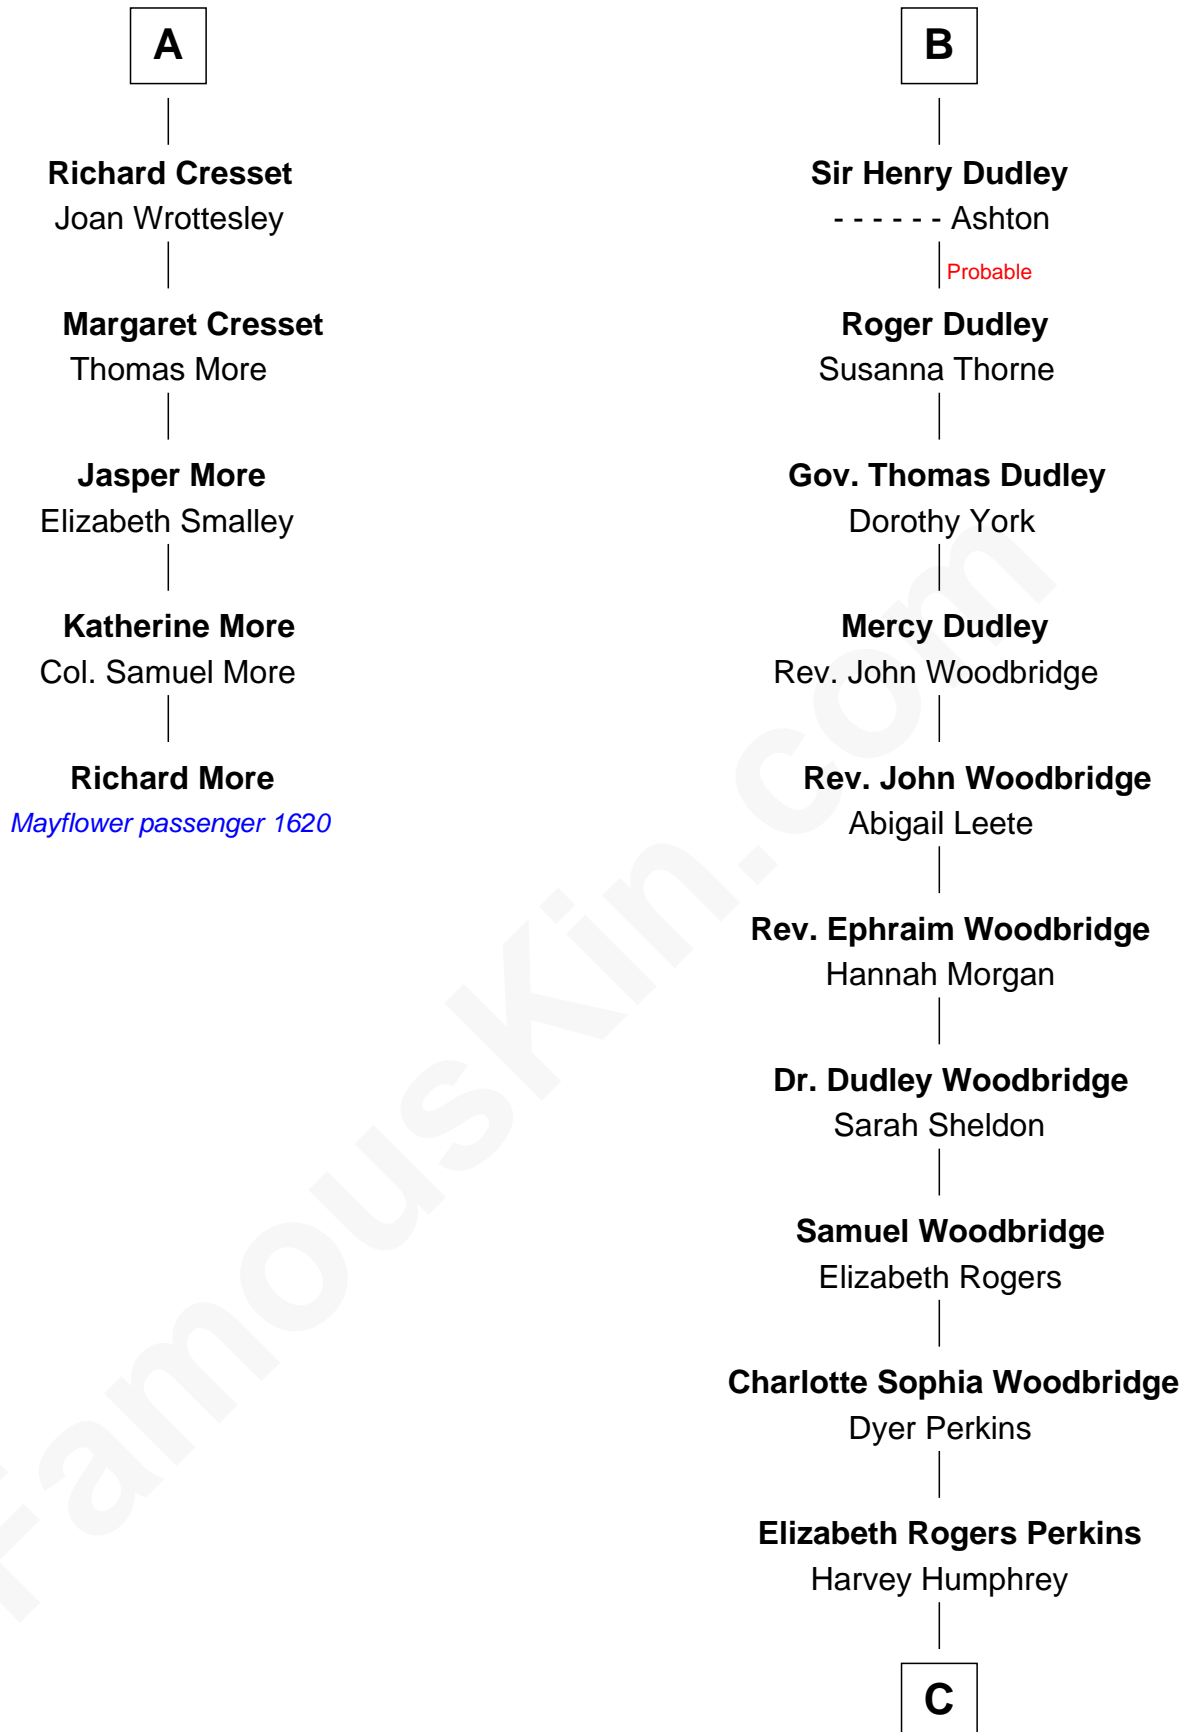

MAYFLOWER

FamousKin.com Relationship Chart of

Richard More

(c1614 - c1696) *Mayflower* passenger 1620

11th cousin 8 times removed of

Humphrey Bogart

Movie Actor

C