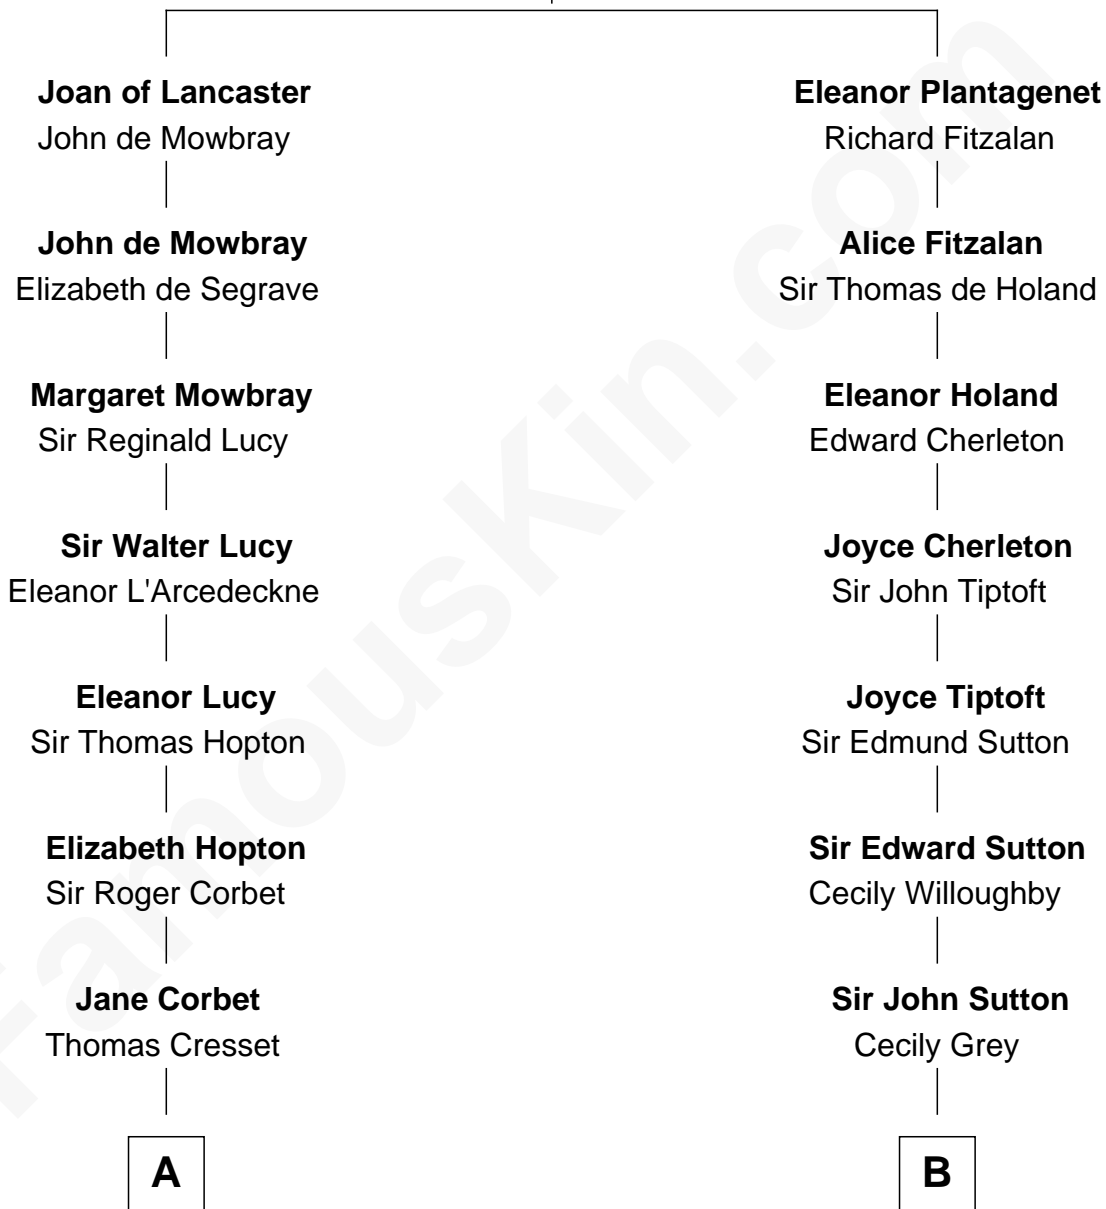

MAYFLOWER

FamousKin.com Relationship Chart of **Richard More**

(c1614 - c1696) *Mayflower* passenger 1620

11th cousin 8 times removed of

Humphrey Bogart
Movie Actor

Henry Plantagenet
Maud de Chaworth

C

John Perkins Humphrey

Frances Dewey Churchill

Maud Humphrey

Dr. Belmont Deforest Bogart

Humphrey Bogart

Movie Actor

FamousKin.com