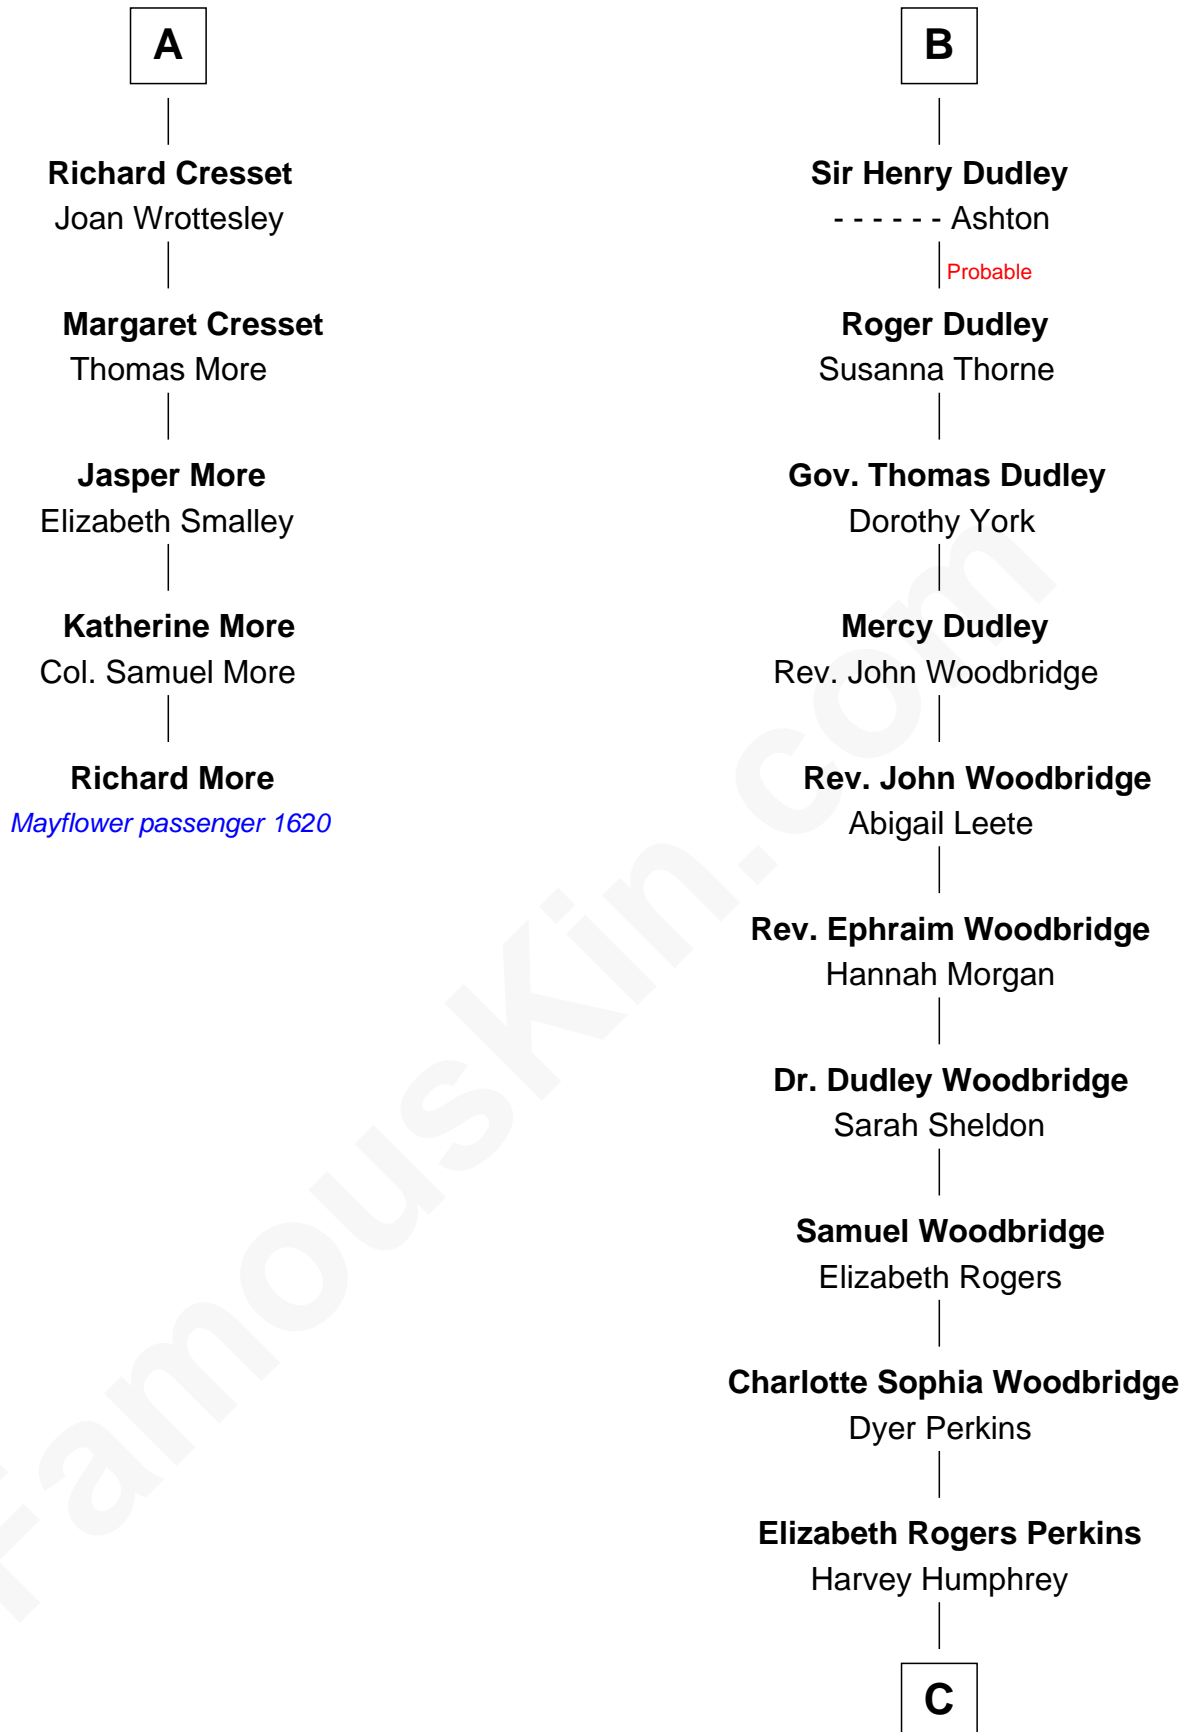

MAYFLOWER

FamousKin.com Relationship Chart of **Richard More**

(c1614 - c1696) *Mayflower* passenger 1620

11th cousin 8 times removed of

Humphrey Bogart
Movie Actor

Henry Plantagenet
Maud de Chaworth

C

John Perkins Humphrey