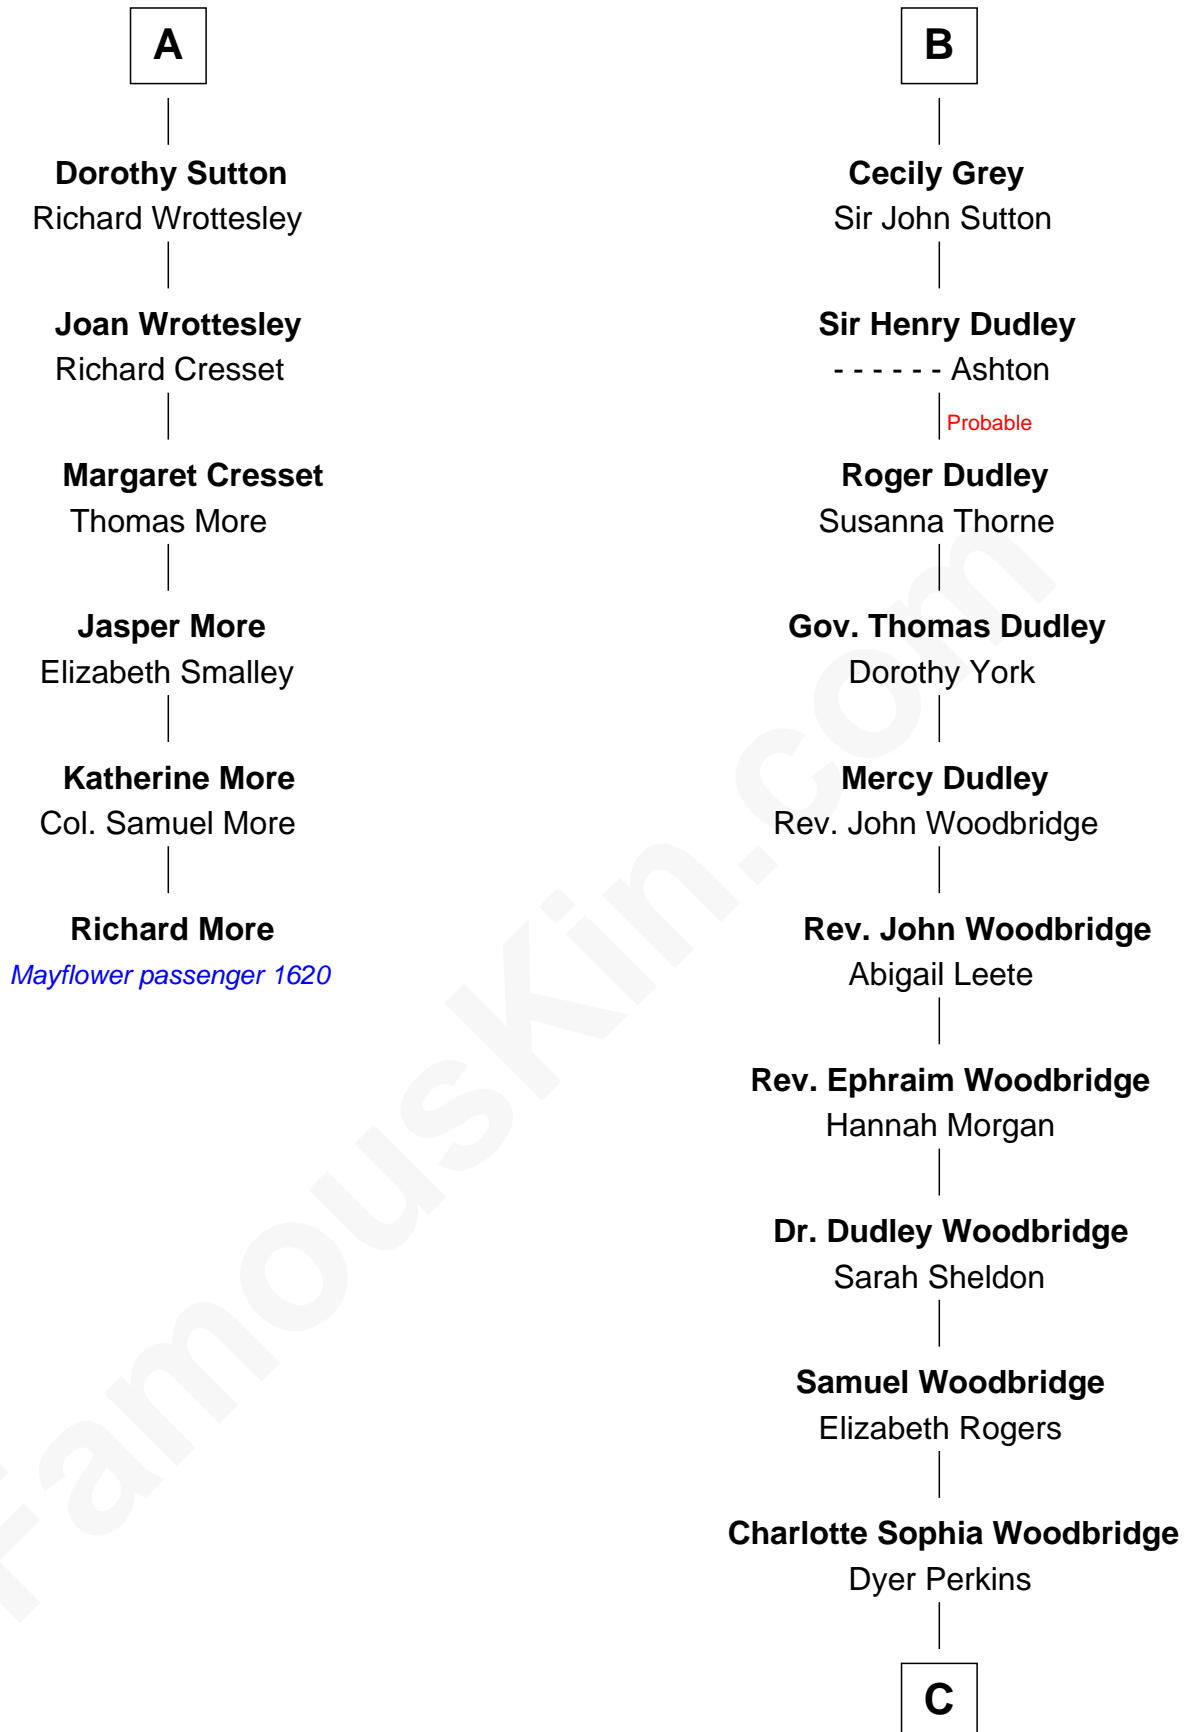

# FamousKin.com Relationship Chart of

**Richard More**

(c1614 - c1696) *Mayflower* passenger 1620

12th cousin 8 times removed of

**Humphrey Bogart**

*Movie Actor*

**Bartholomew de Badlesmere**

Margaret de Clare

**Elizabeth de Badlesmere**

Sir Edmund Mortimer

**Sir Roger de Mortimer**

Philippa de Montagu

**Edmund Mortimer**

Philippa Plantagenet

**Elizabeth Mortimer**

Sir Henry Percy

Sir William de Ros

**Thomas de Ros**

Beatrice de Stafford

**Margaret de Ros**

Sir Reynold Grey

**Margaret Grey**

Sir William Bonville

**William Bonville**

Elizabeth Harington

**William Bonville**

Katherine Neville

**Cecily Bonville**

Thomas Grey

**B**

**C**

Elizabeth Rogers Perkins