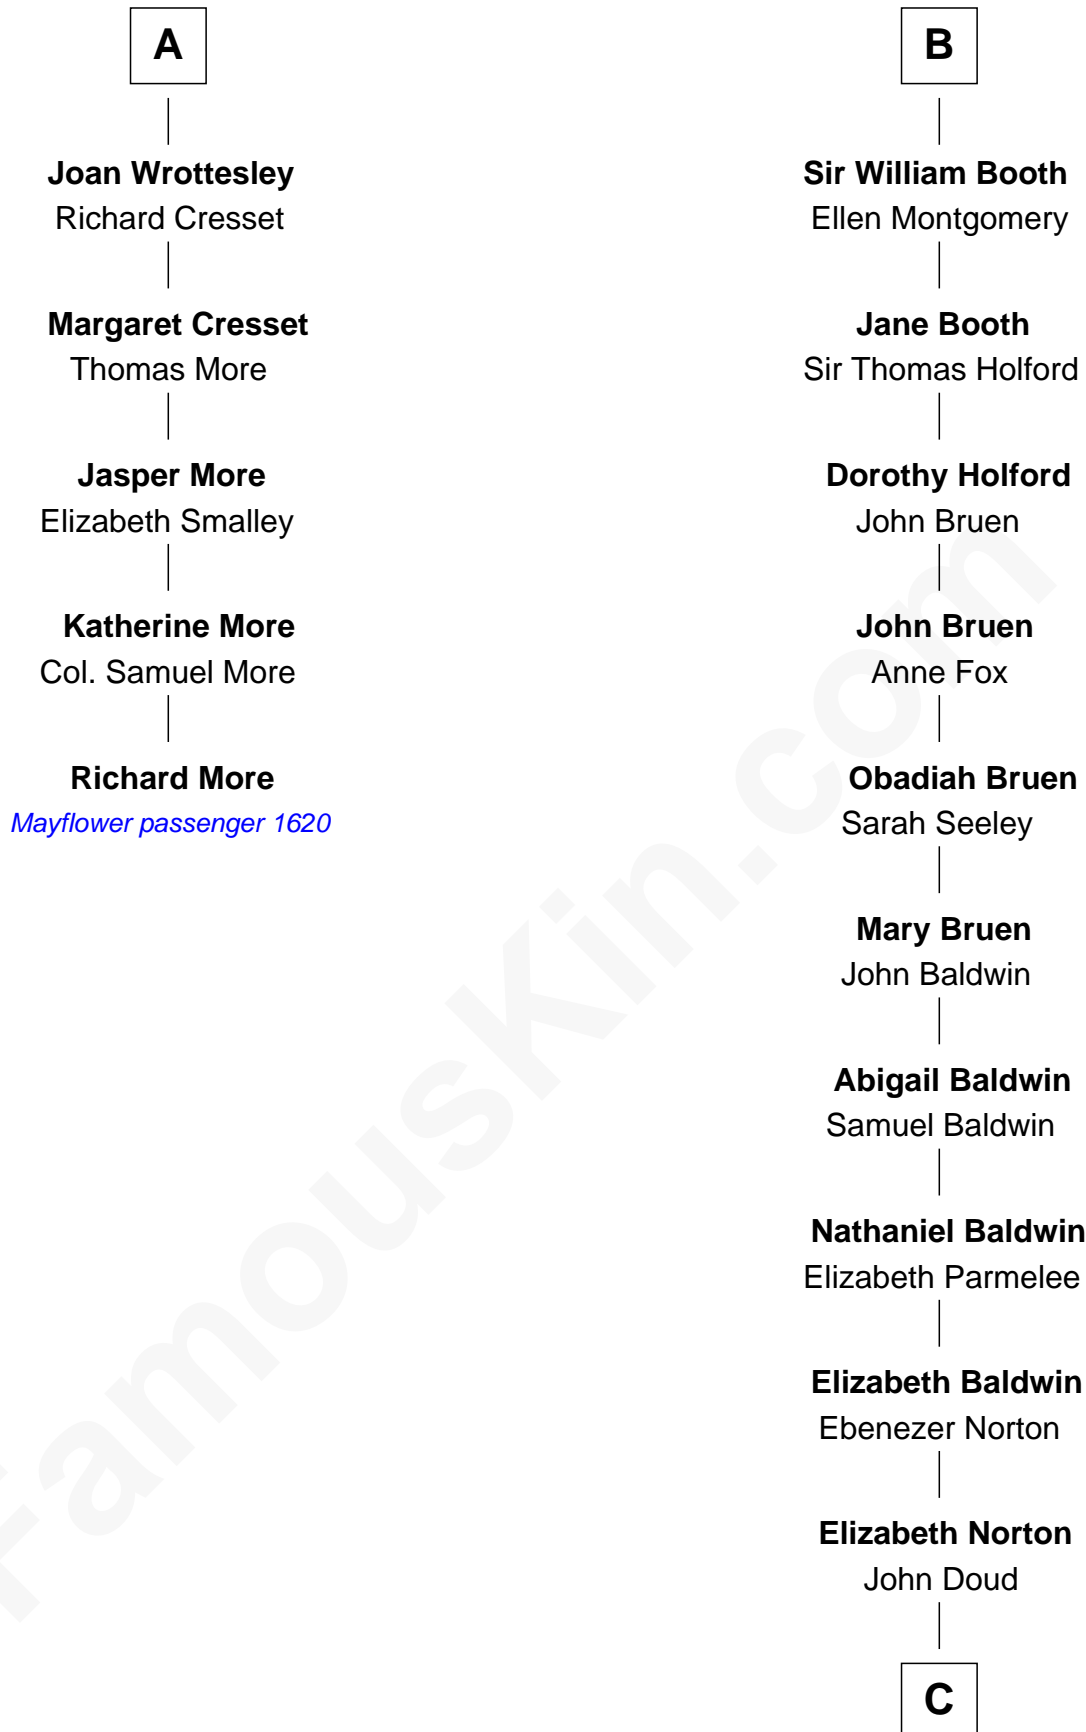

MAYFLOWER

FamousKin.com Relationship Chart of

Richard More

(c1614 - c1696) *Mayflower* passenger 1620

11th cousin 10 times removed of

Humphrey Bogart

Movie Actor

Guy de Beauchamp

Maud de Beauchamp

Sir Geoffrey de Say

Idonea de Say

Sir John de Clinton

Margaret de Clinton

Sir Baldwin de Montfort

Sir William Montfort

Margaret Pecche

Sir Baldwin Montfort

Joan Vernon

Robert Montfort

Mary Stapleton

Katherine Montfort

Sir George Booth

B

C

—
Rachel Doud

Jonathan Humphrey

—
Harvey Humphrey

Elizabeth Rogers Perkins

—
John Perkins Humphrey

Frances Dewey Churchill

—
Maud Humphrey

Dr. Belmont Deforest Bogart