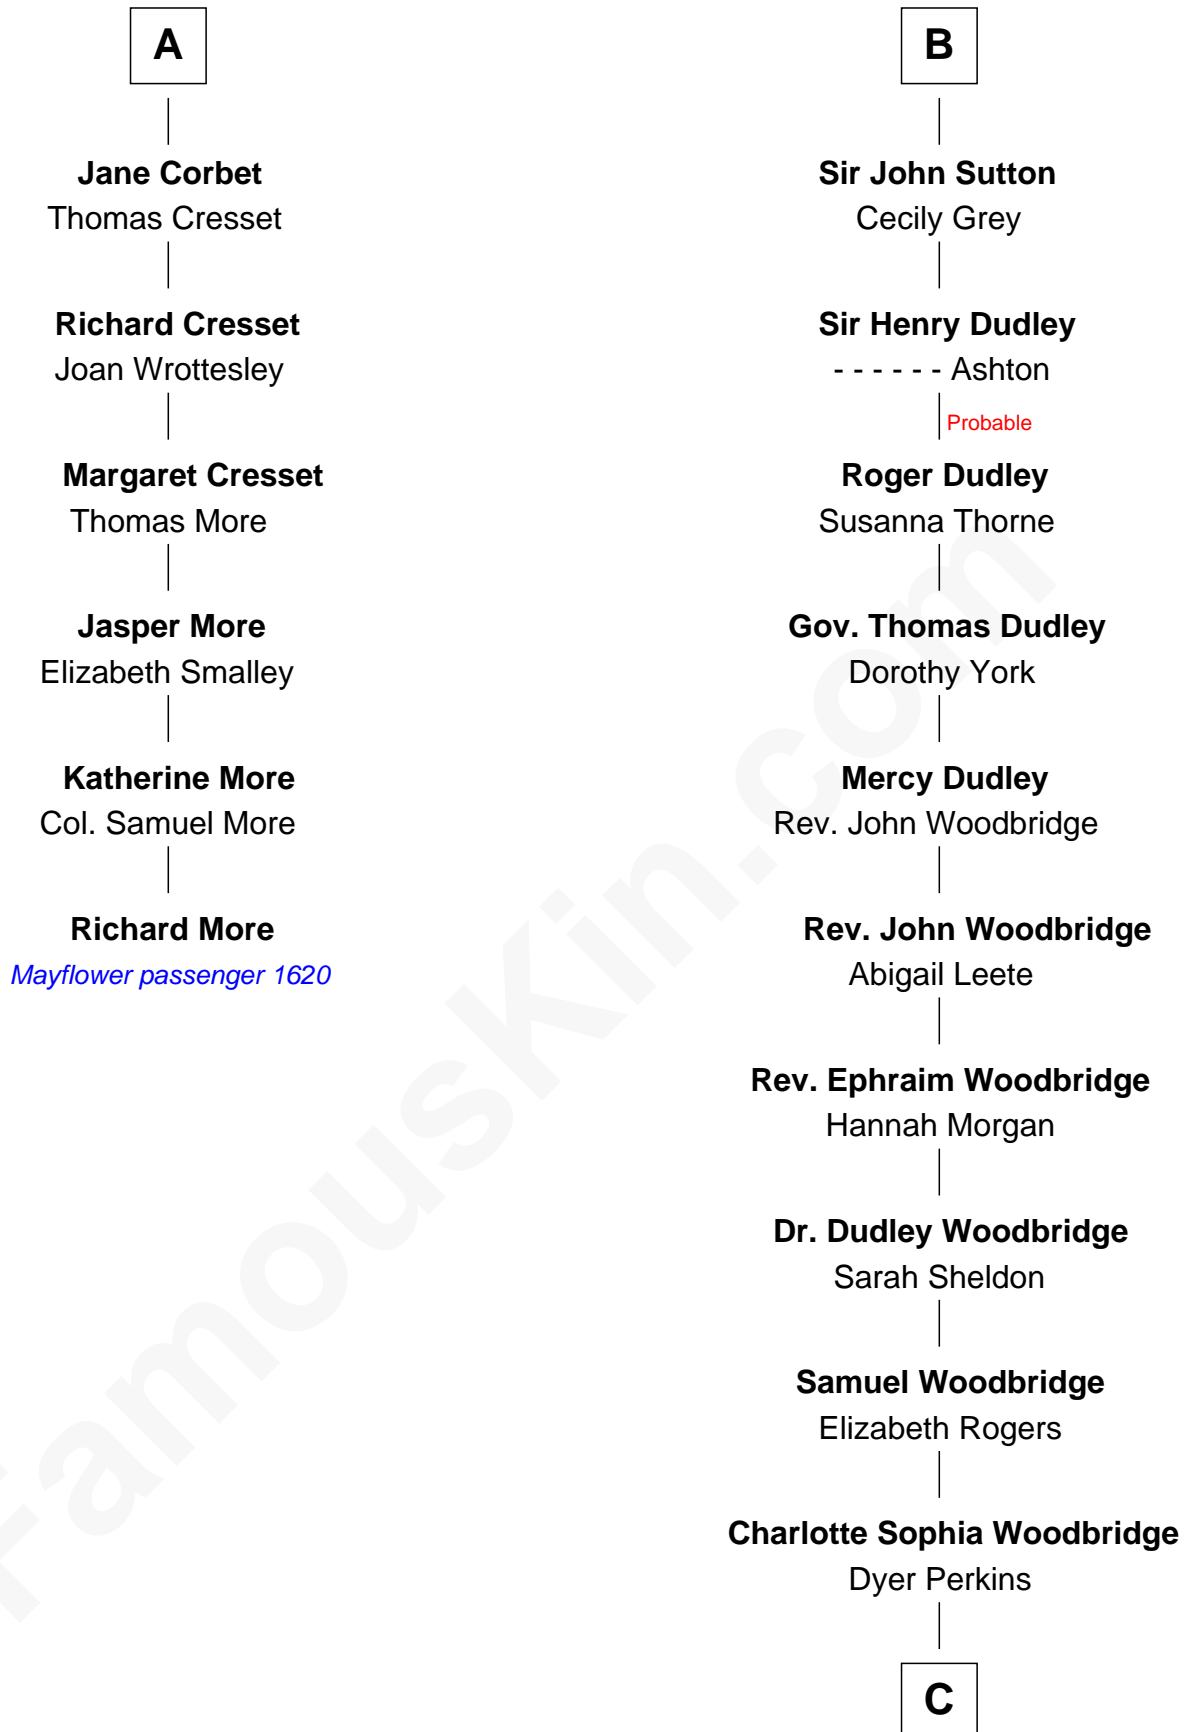

**MAYFLOWER**

# FamousKin.com Relationship Chart of **Richard More**

(c1614 - c1696) *Mayflower* passenger 1620

12th cousin 8 times removed of

**Humphrey Bogart**  
*Movie Actor*

**C**

Elizabeth Rogers Perkins

Harvey Humphrey