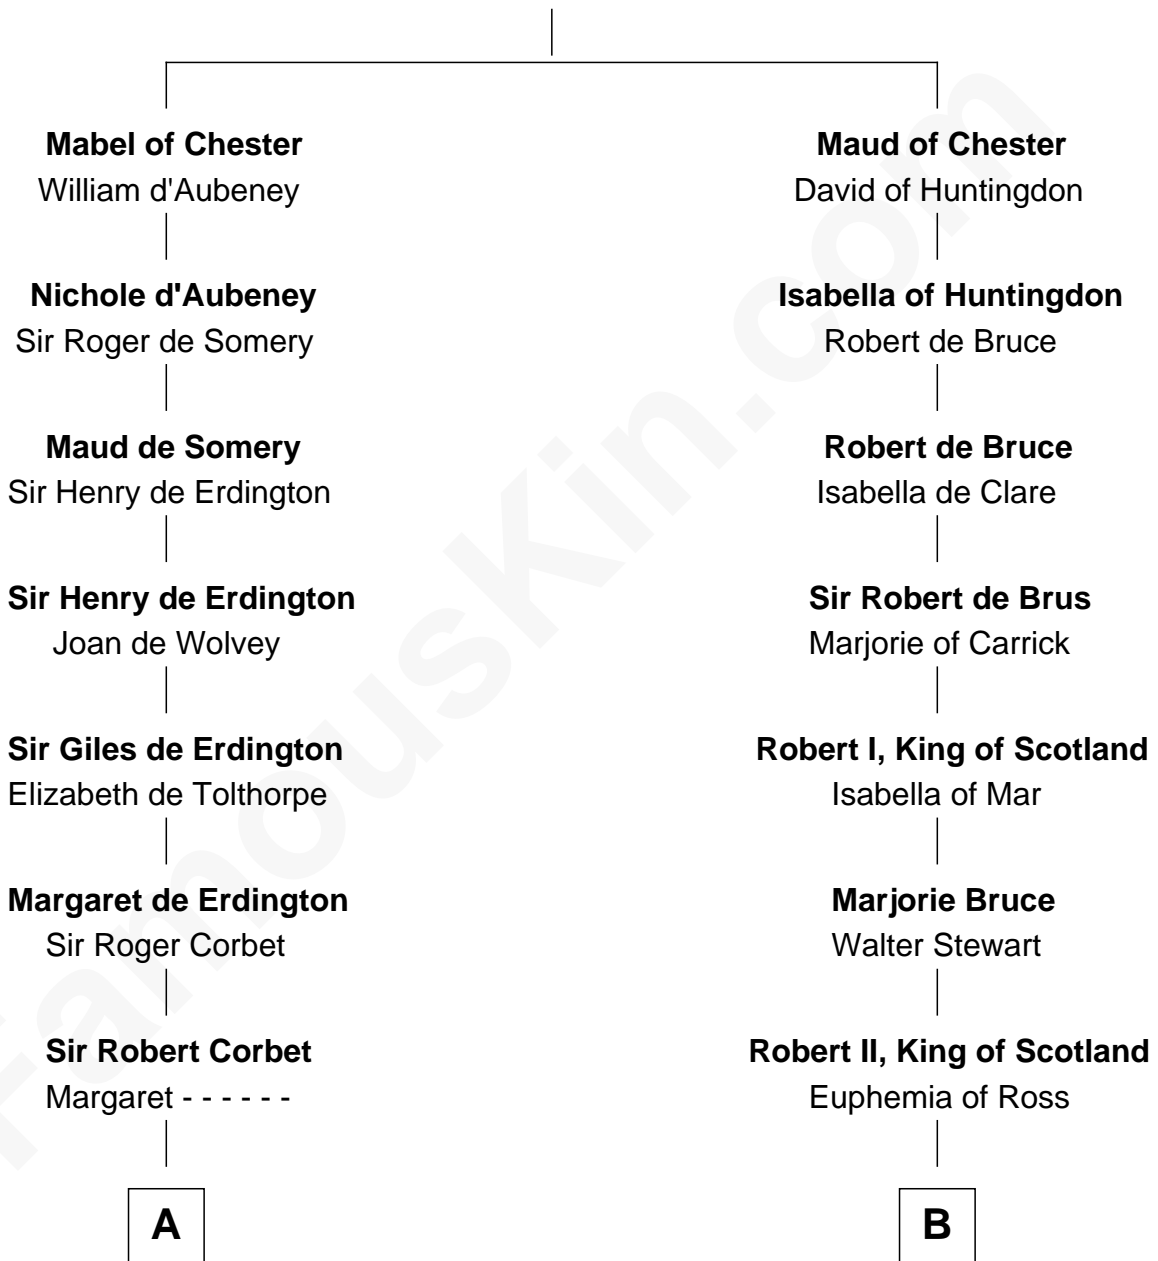

MAYFLOWER

FamousKin.com Relationship Chart of

Richard More

(c1614 - c1696) Mayflower passenger 1620

13th cousin 5 times removed of

Patrick Henry

1st and 6th Governor of Virginia

Hugh de Kevelioc
Bertrade de Montfort

C

John Henry
Mrs. Sarah Winston Syme

Patrick Henry
1st & 6th Gov. of Virginia

FamousKin.com