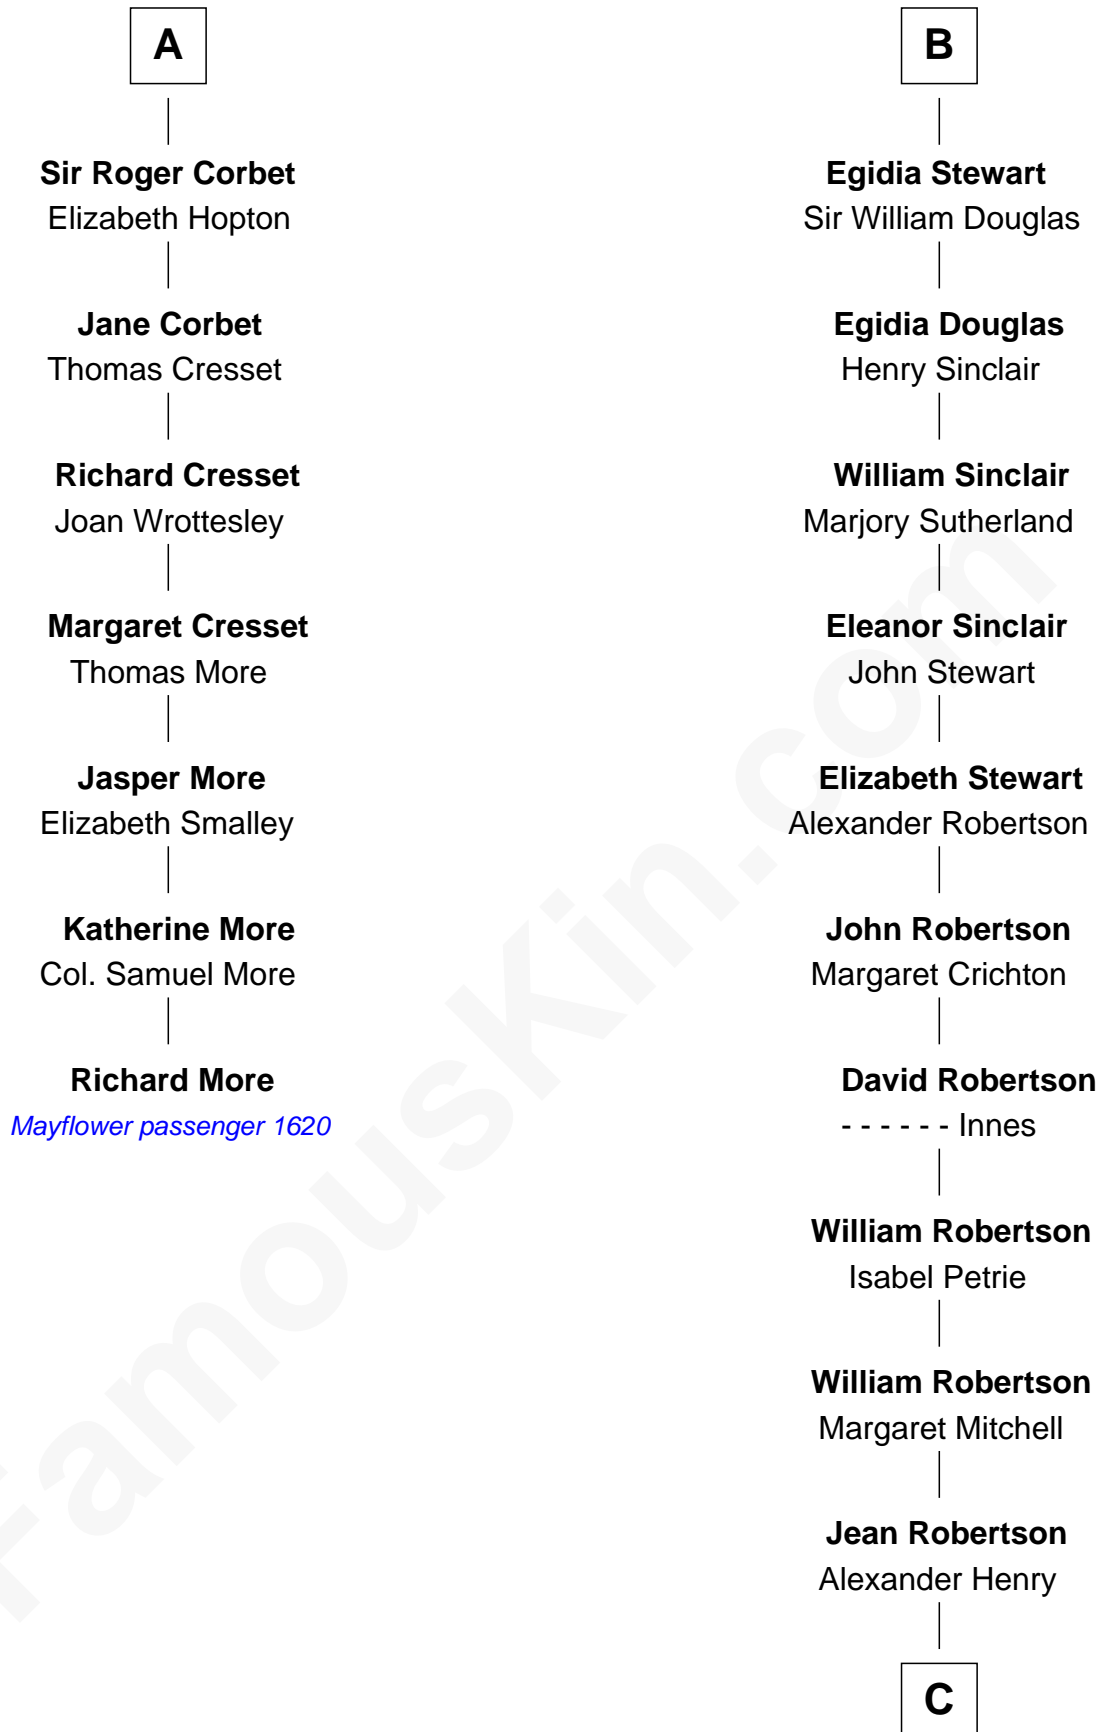

MAYFLOWER

FamousKin.com Relationship Chart of

Richard More

(c1614 - c1696) Mayflower passenger 1620

13th cousin 5 times removed of

Patrick Henry

1st and 6th Governor of Virginia

Hugh de Kevelioc
Bertrade de Montfort