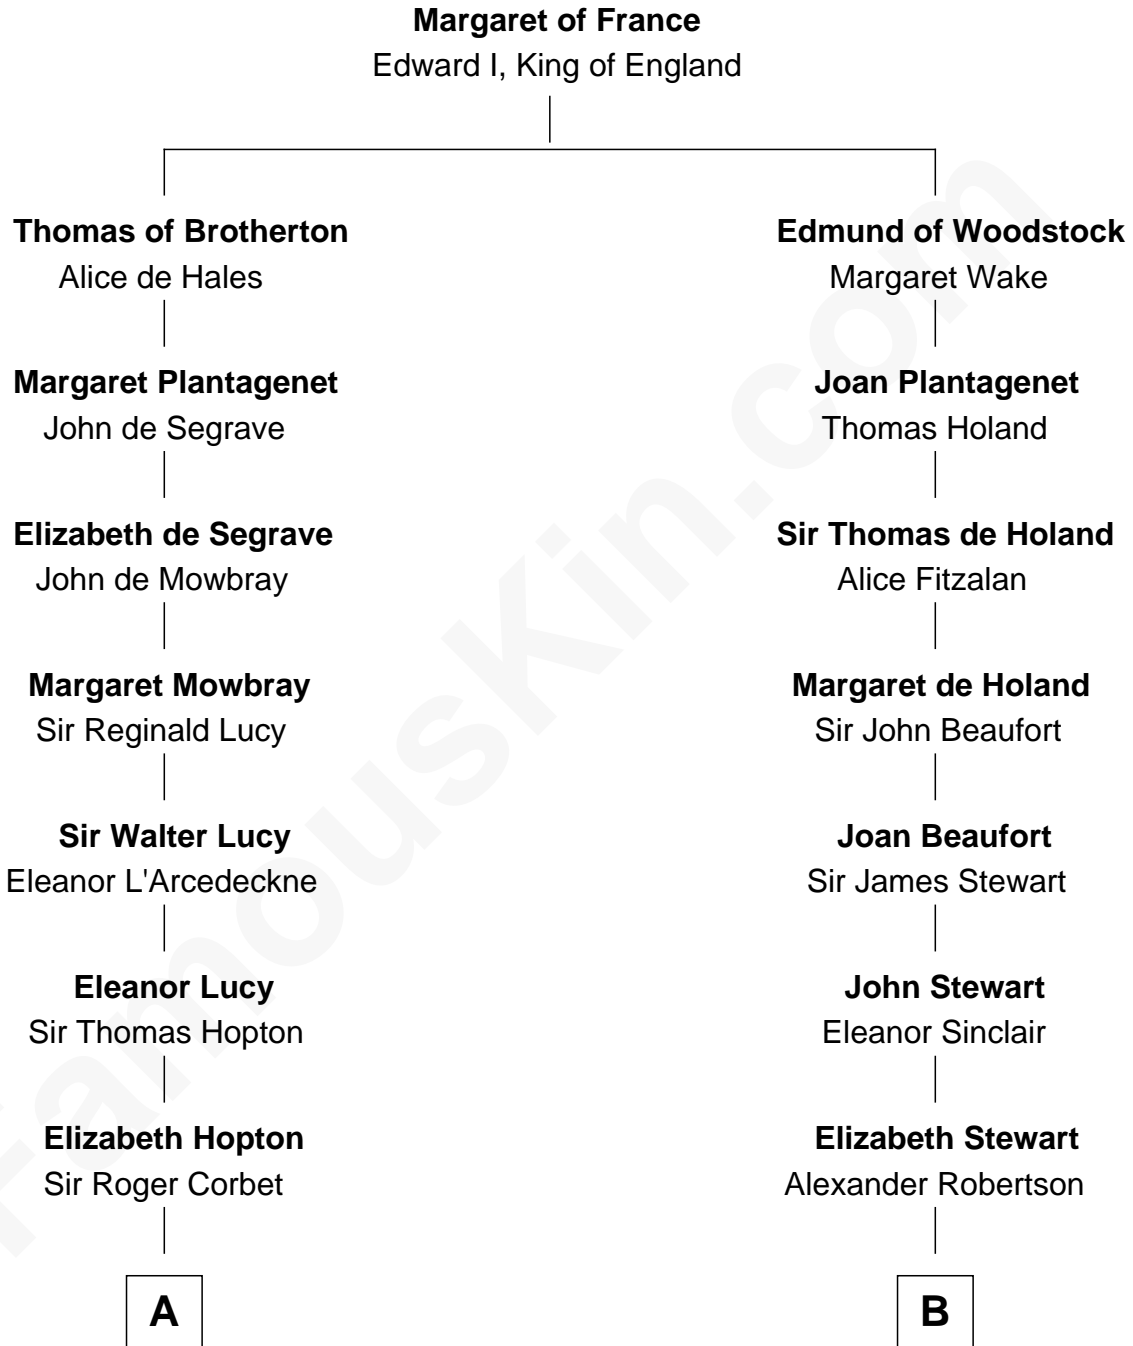

**MAYFLOWER**

# FamousKin.com Relationship Chart of

**Richard More**

*(c1614 - c1696) Mayflower passenger 1620*

12th cousin 1 time removed of

**Patrick Henry**

*1st and 6th Governor of Virginia*

**A**

**Jane Corbet**  
Thomas Cresset

**Richard Cresset**  
Joan Wrottesley

**Margaret Cresset**  
Thomas More

**Jasper More**  
Elizabeth Smalley

**Katherine More**  
Col. Samuel More

**Richard More**  
*Mayflower passenger 1620*

**B**

**John Robertson**  
Margaret Crichton

**David Robertson**  
----- Innes

**William Robertson**  
Isabel Petrie

**William Robertson**  
Margaret Mitchell

**Jean Robertson**  
Alexander Henry

**John Henry**  
Mrs. Sarah Winston Syme

**Patrick Henry**  
*1st & 6th Gov. of Virginia*