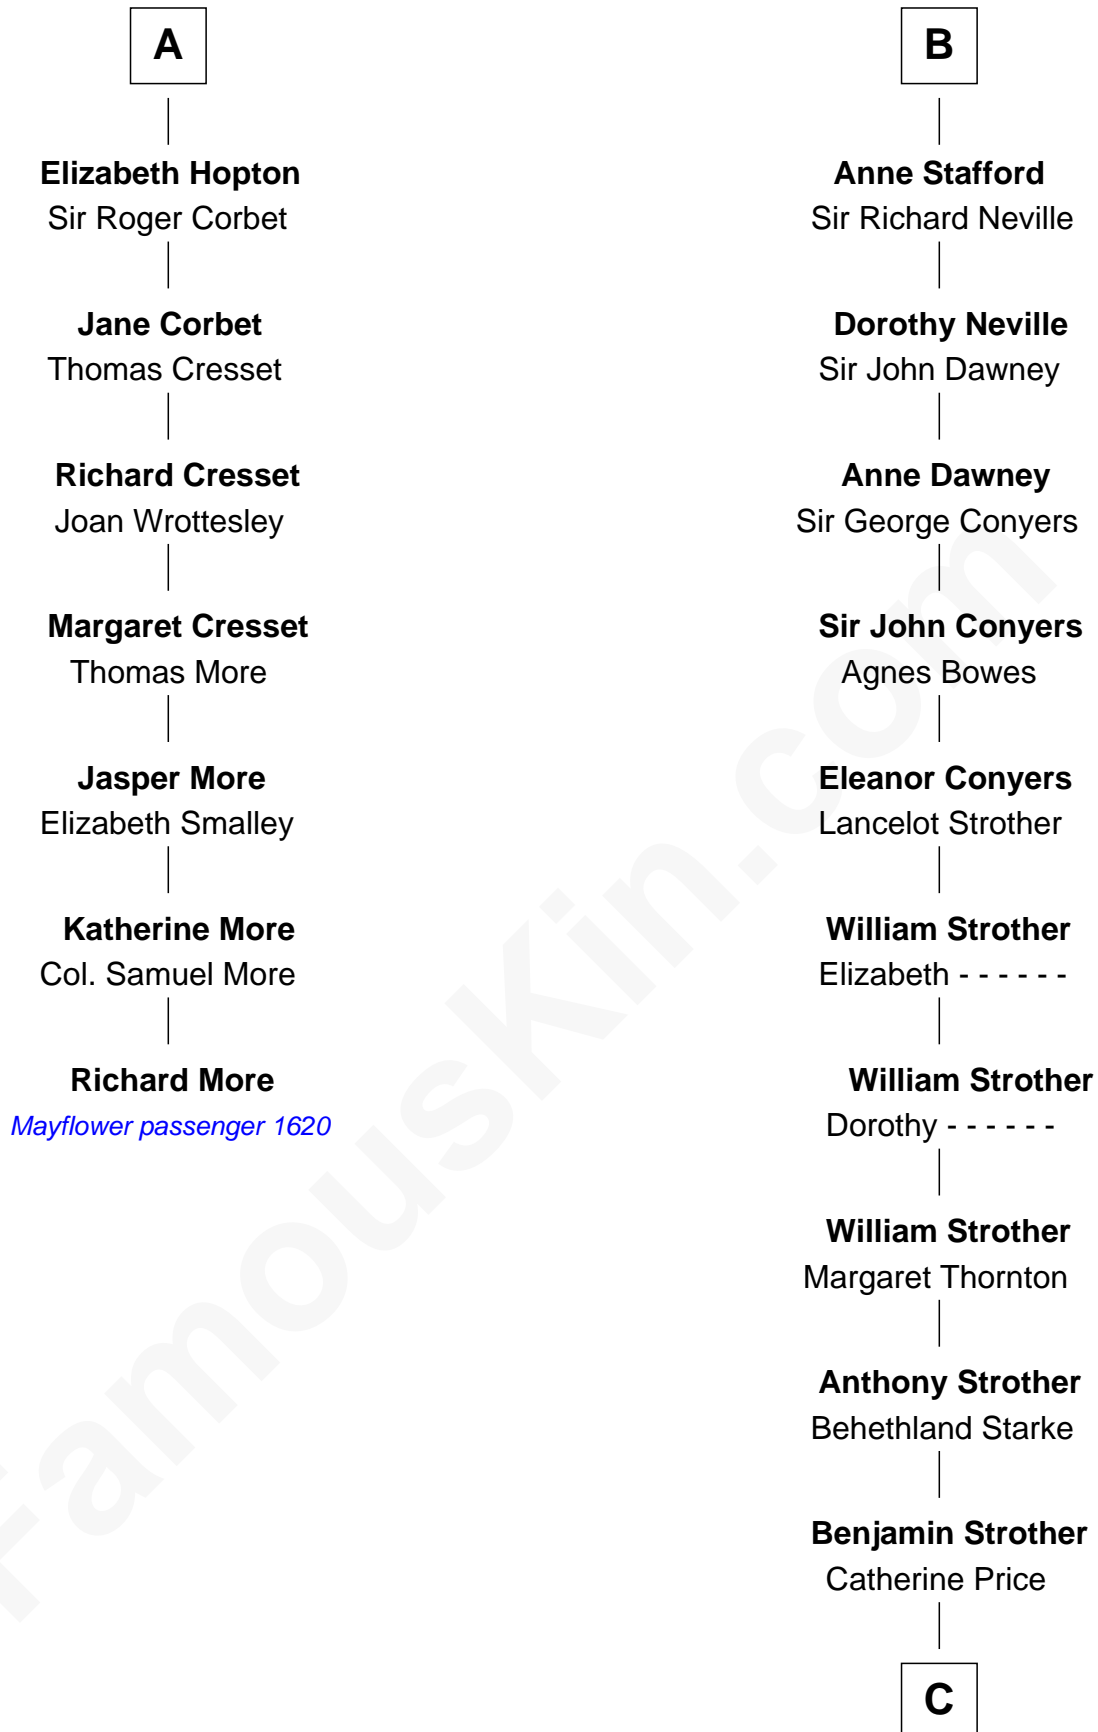

MAYFLOWER

FamousKin.com Relationship Chart of

Richard More

(c1614 - c1696) *Mayflower passenger 1620*

13th cousin 8 times removed of

Randolph Scott

Movie Actor

John de Botetourte

Maud FitzThomas

C

—
Catherine Price Strother

Joseph Minor Crane

—
John William Crane

Margaret Ann Sadler

—
Joseph Minor Crane

Lavinia Lionberger

—
Lucy Lionberger Crane

George Grant Scott

—
Randolph Scott

Movie Actor

FamousKin.com