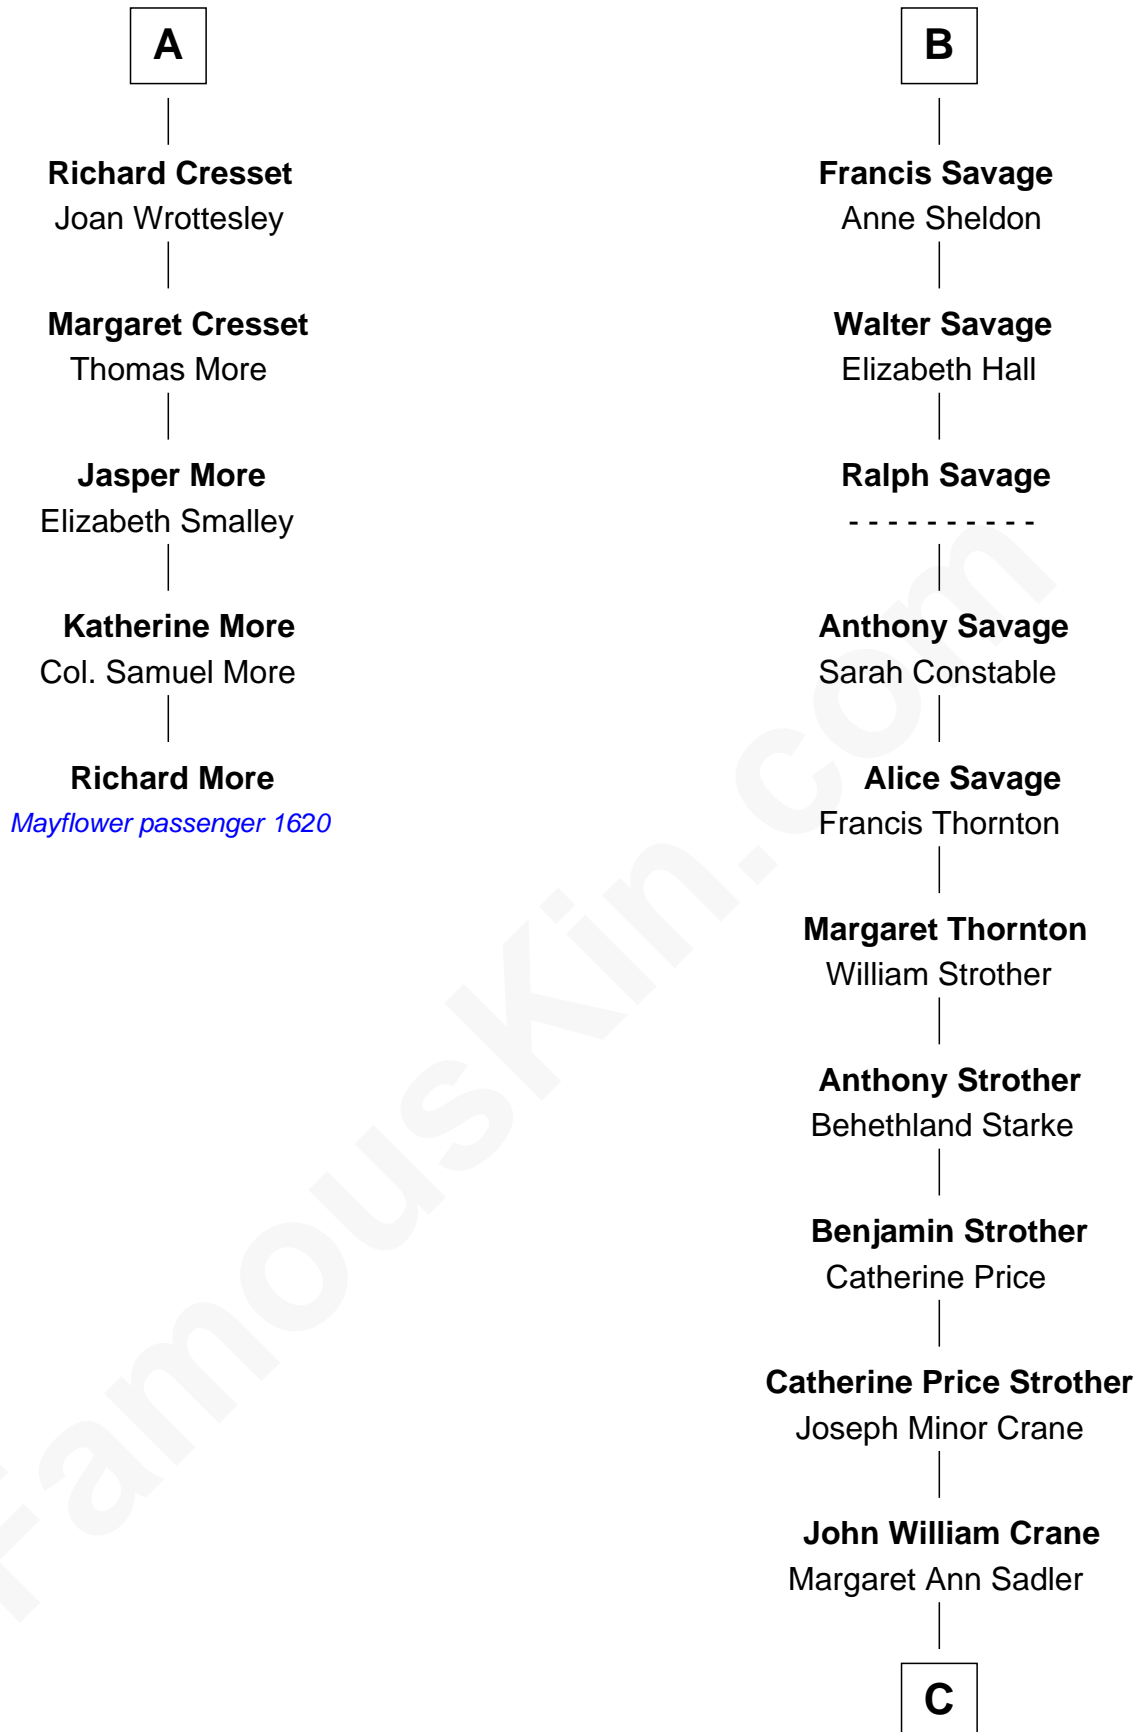

**MAYFLOWER**

# FamousKin.com Relationship Chart of

**Richard More**

(c1614 - c1696) *Mayflower* passenger 1620

11th cousin 8 times removed of

**Randolph Scott**

*Movie Actor*

**Henry Plantagenet**

Maud de Chaworth

**C**

—  
**Joseph Minor Crane**

Lavinia Lionberger

—  
**Lucy Lionberger Crane**

George Grant Scott

—  
**Randolph Scott**

*Movie Actor*

FamousKin.com