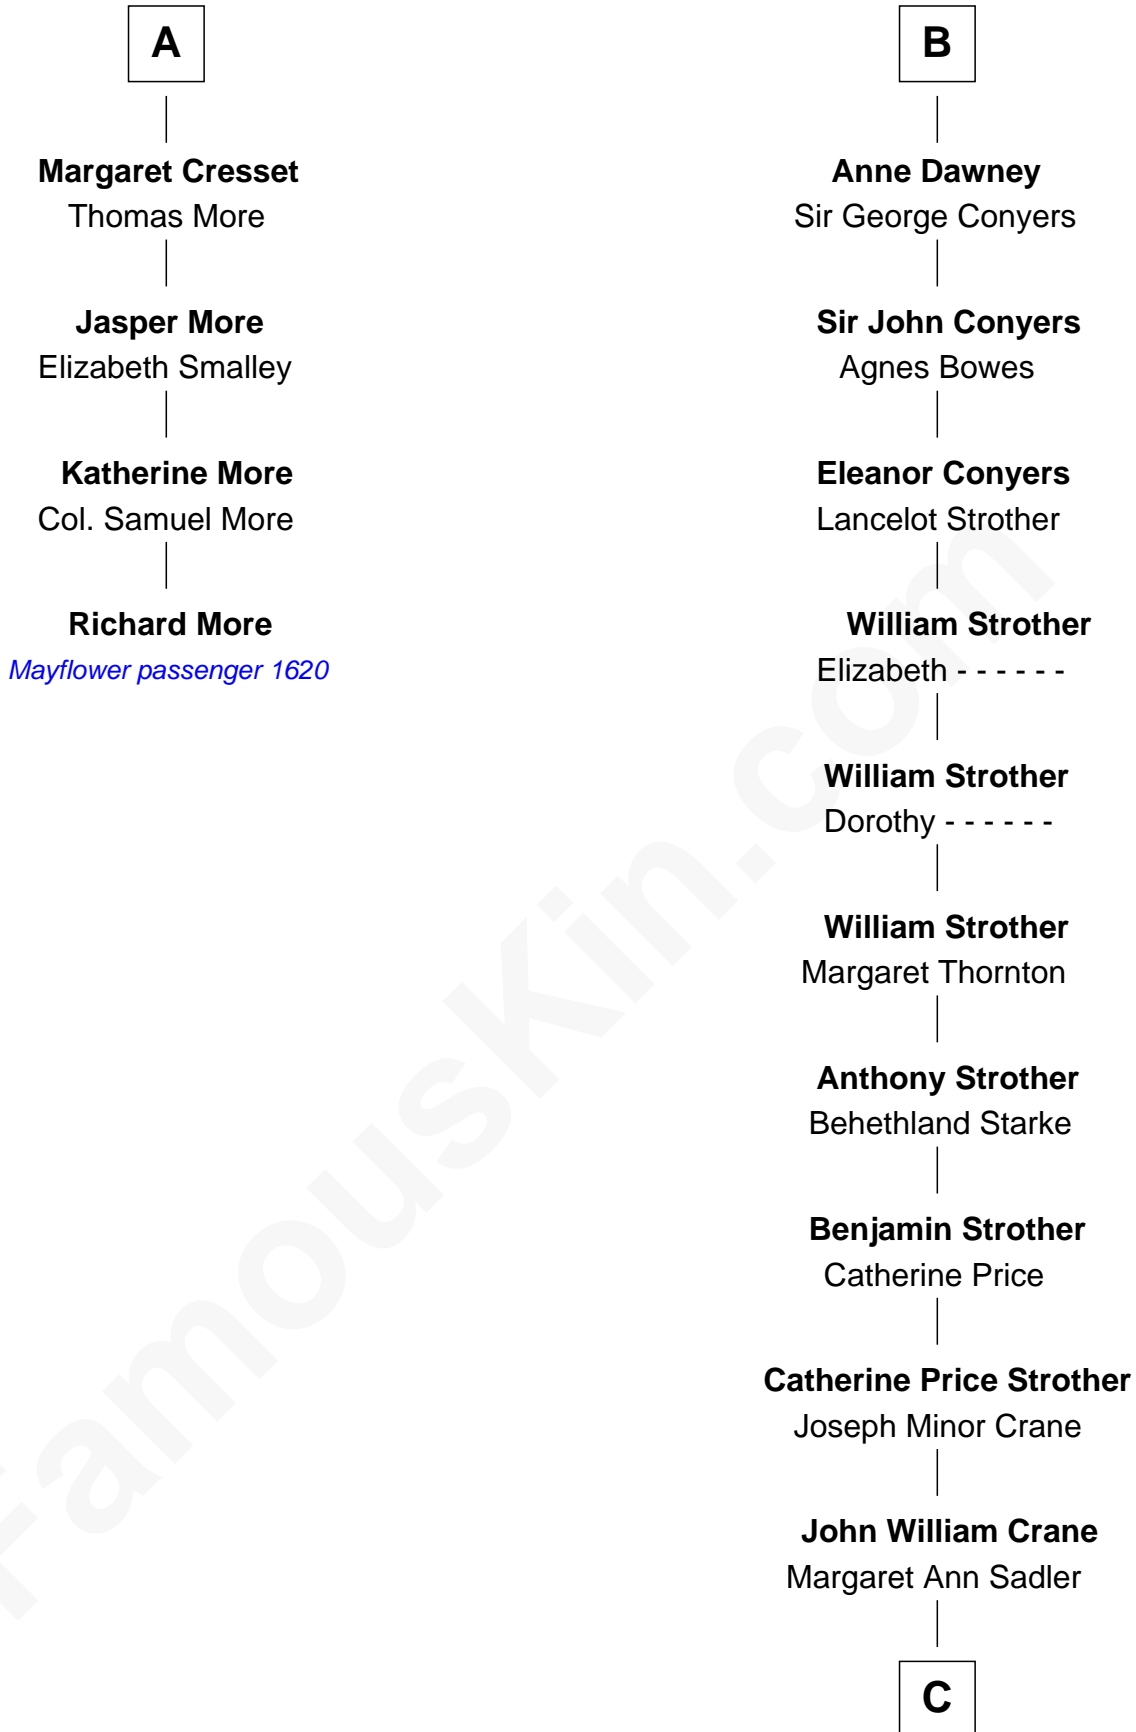

MAYFLOWER

FamousKin.com Relationship Chart of

Richard More

(c1614 - c1696) Mayflower passenger 1620

10th cousin 9 times removed of

Randolph Scott

Movie Actor

Ralph de Stafford

Philippe Neville
Sir Thomas Dacre

Sir Humphrey Stafford
Elizabeth Burdet

Joan Dacre
Thomas Clifford

Sir Humphrey Stafford
Eleanor Aylesbury

Matilda Clifford
Sir Edmund Sutton

Humphrey Stafford
Katherine Fray

Dorothy Sutton
Richard Wrottesley

Anne Stafford
Sir Richard Neville

Joan Wrottesley
Richard Cresset

Dorothy Neville
Sir John Dawney

A

B

C

—
Joseph Minor Crane

Lavinia Lionberger

—
Lucy Lionberger Crane

George Grant Scott

—
Randolph Scott

Movie Actor

FamousKin.com