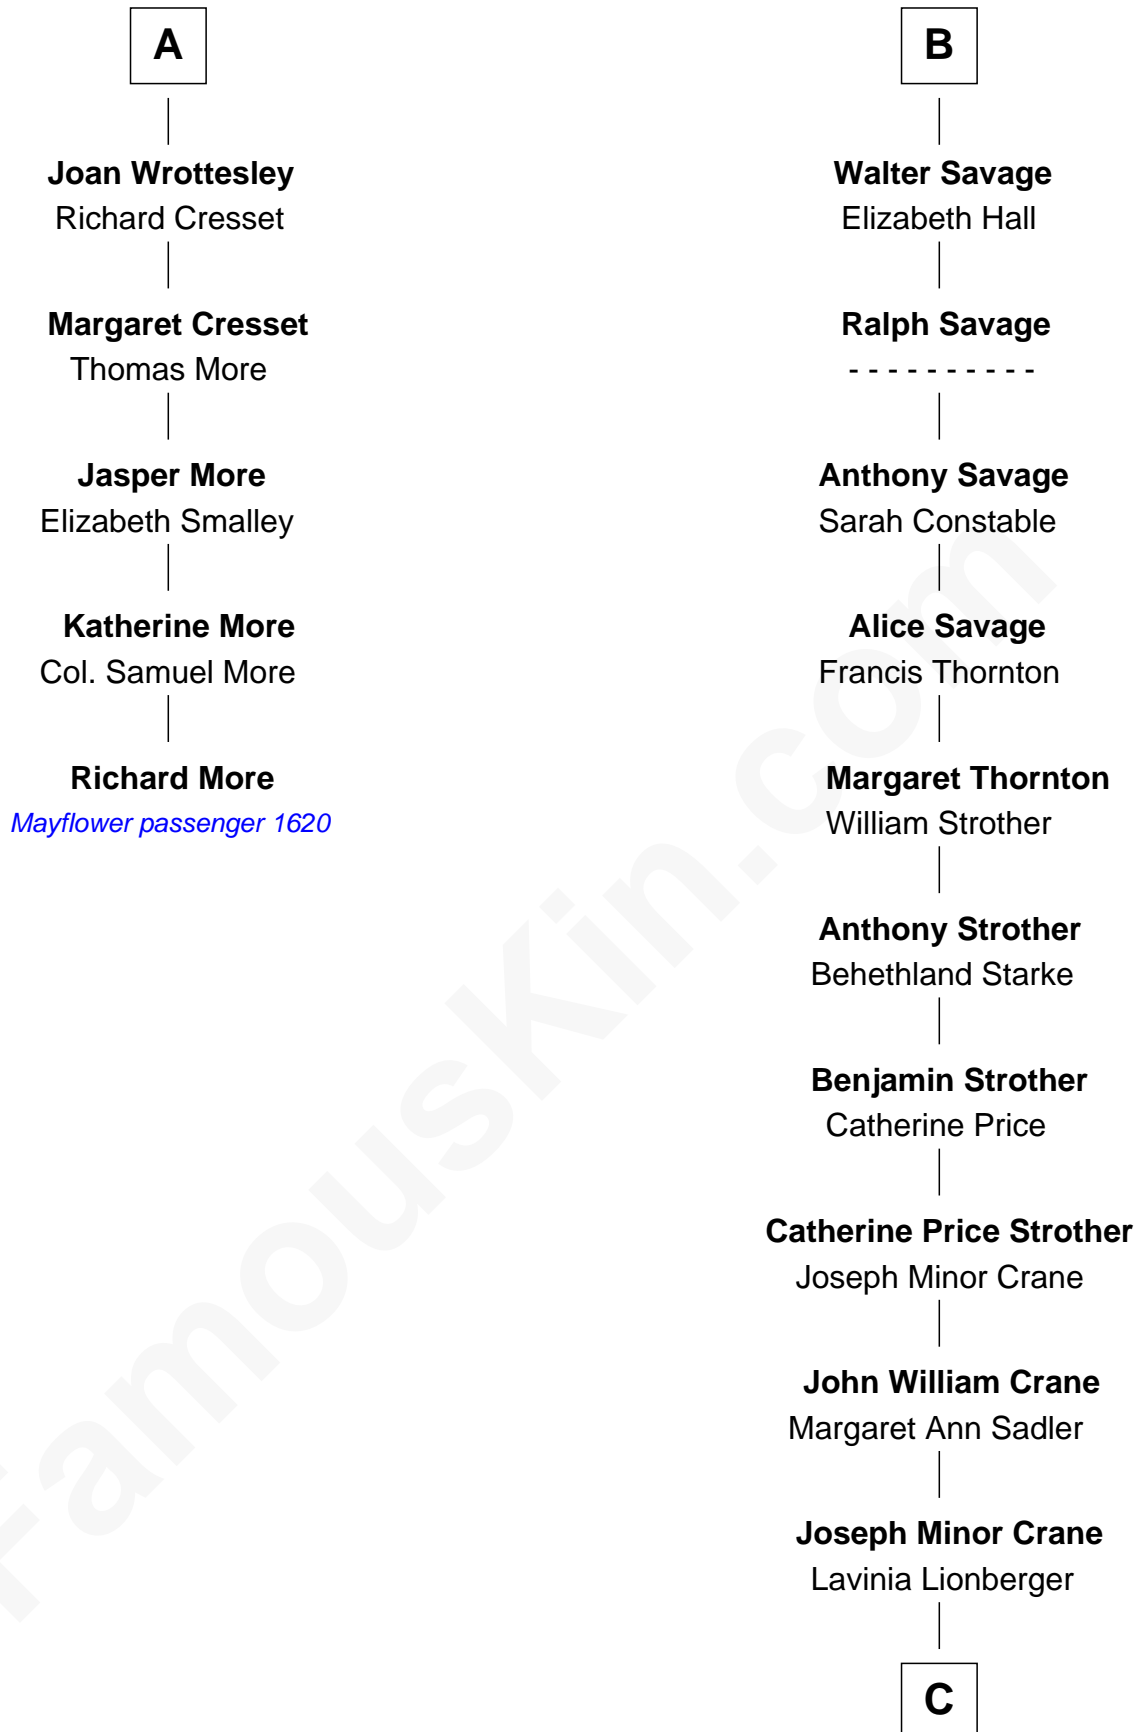

**MAYFLOWER**

# FamousKin.com Relationship Chart of **Richard More**

(c1614 - c1696) *Mayflower* passenger 1620

11th cousin 7 times removed of

**Randolph Scott**  
*Movie Actor*

FamousKin.com