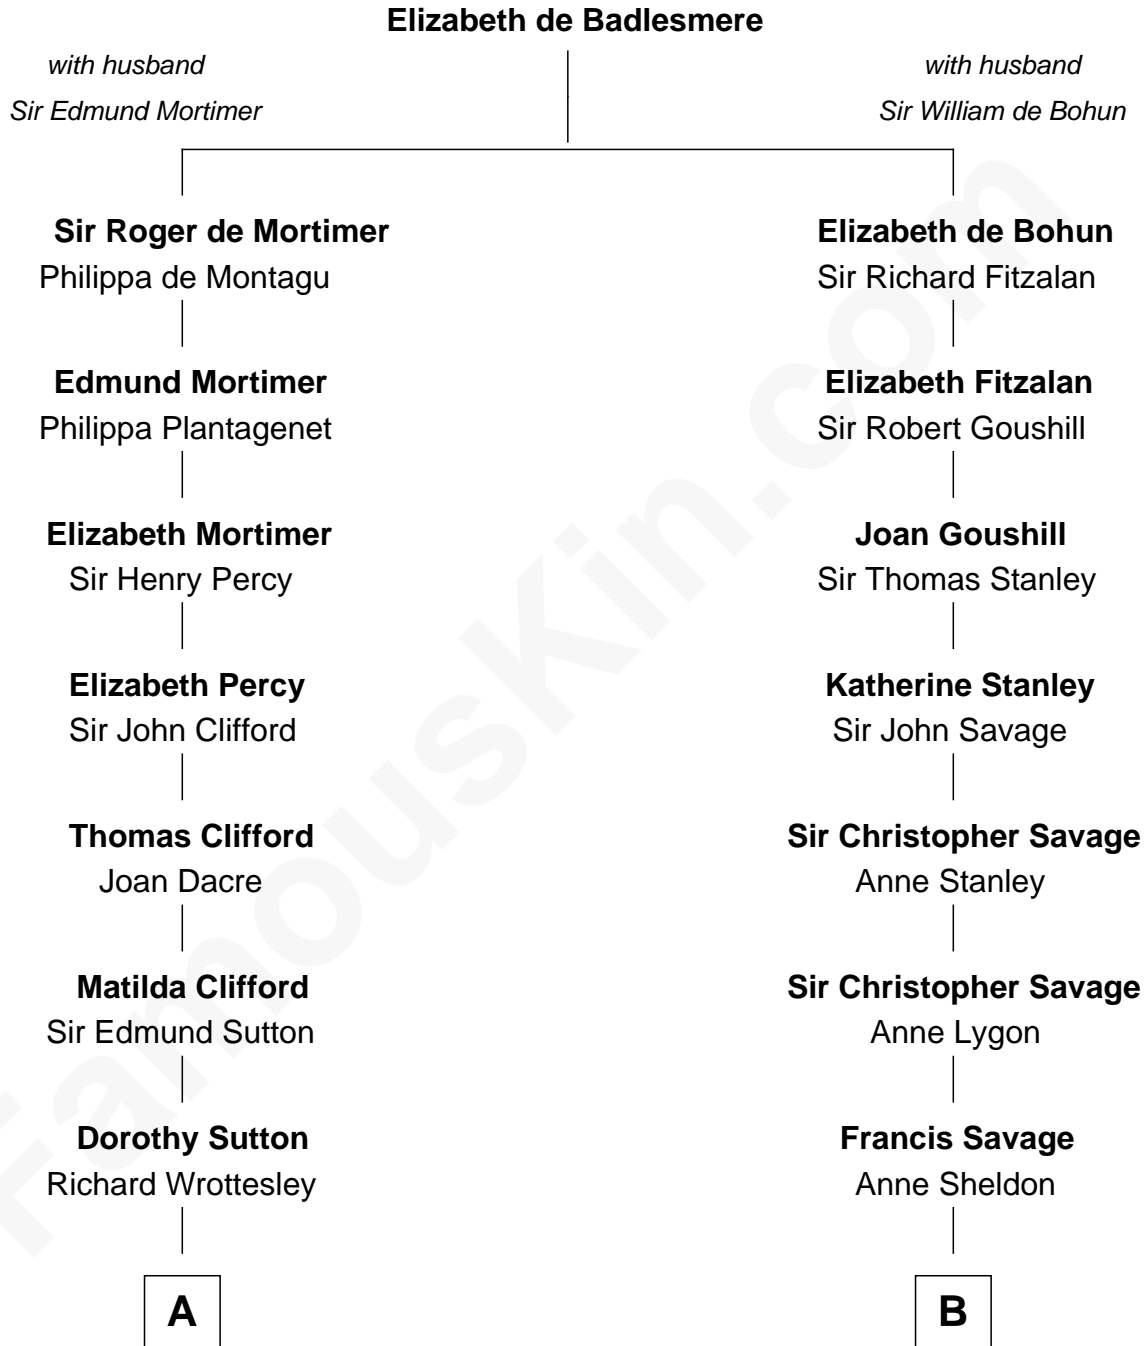

**MAYFLOWER**

# FamousKin.com Relationship Chart of **Richard More**

(c1614 - c1696) *Mayflower* passenger 1620

11th cousin 7 times removed of

**Randolph Scott**  
*Movie Actor*

FamousKin.com