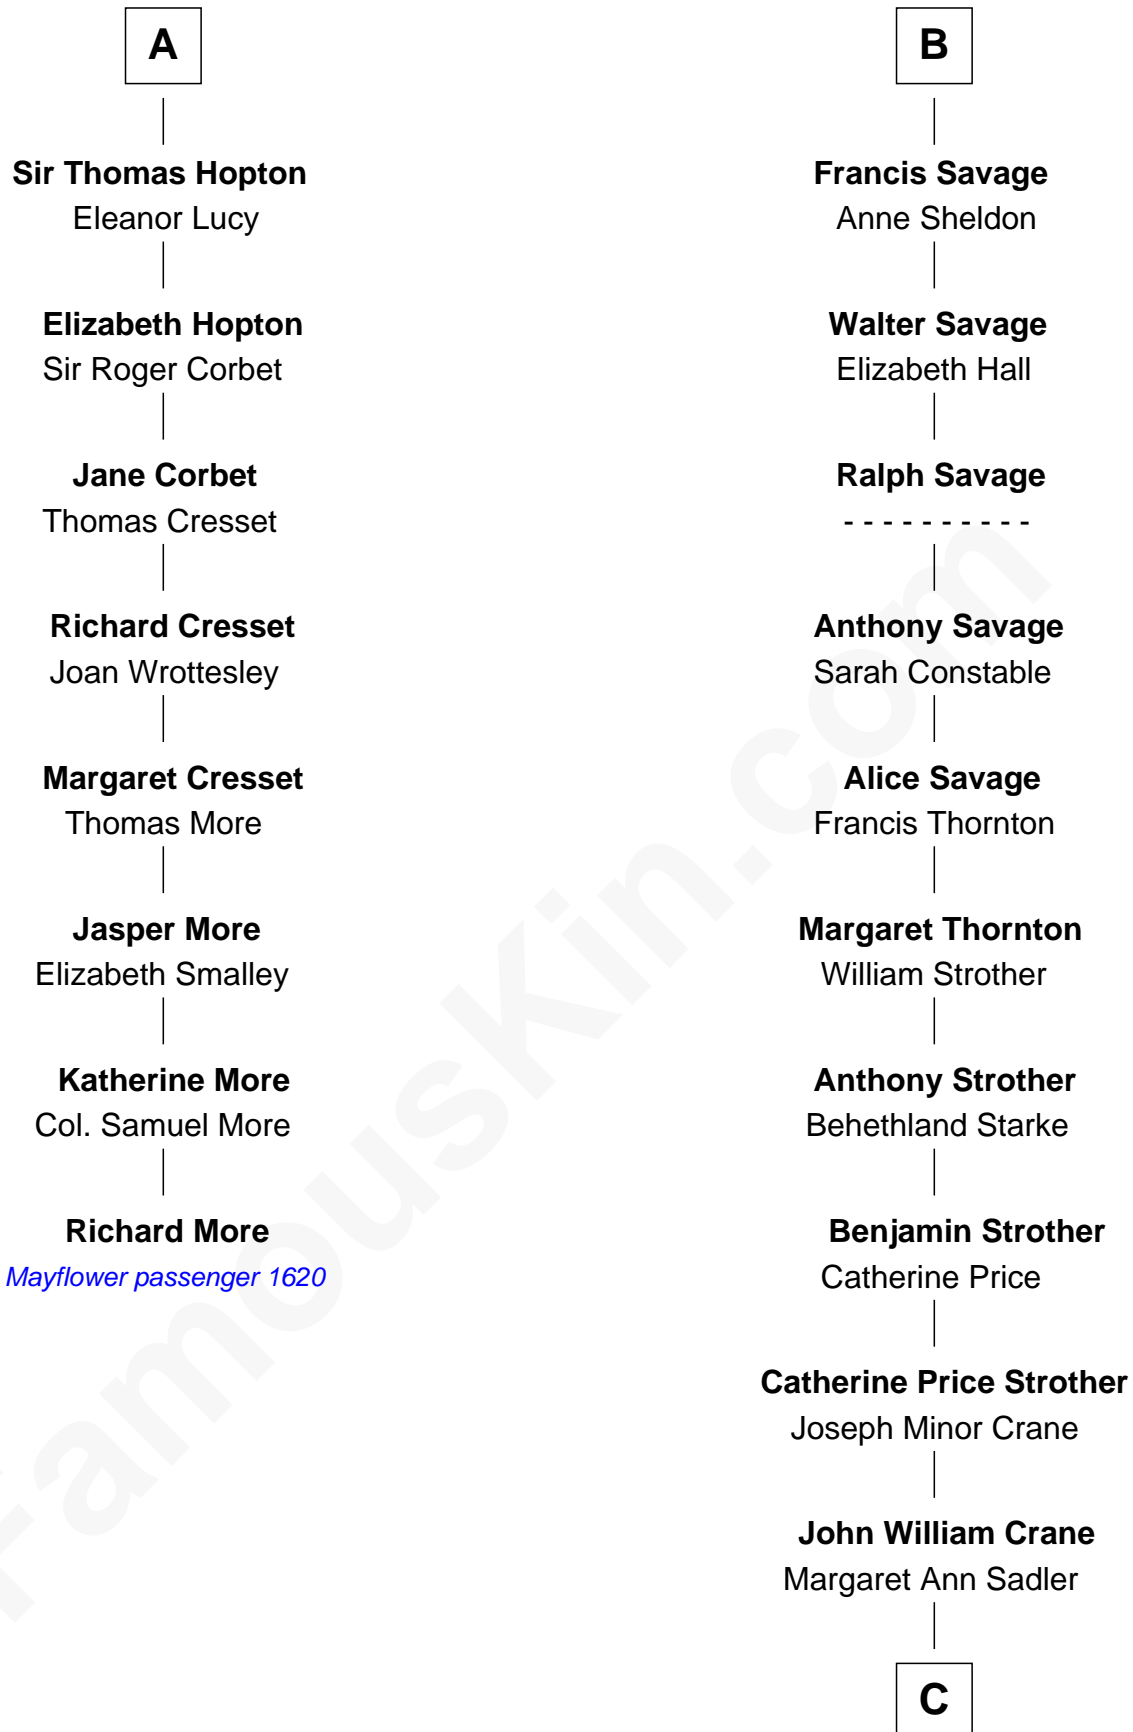

MAYFLOWER

FamousKin.com Relationship Chart of

Richard More

(c1614 - c1696) *Mayflower* passenger 1620

14th cousin 5 times removed of

Randolph Scott

Movie Actor

Humphrey de Bohun

Elizabeth Plantagenet

Eleanor de Bohun

Sir James le Boteler

Pernel le Boteler

Sir Gilbert Talbot

Elizabeth Talbot

Sir Henry de Grey

Richard Grey

Katherine Stanley

Sir John Savage

Sir Christopher Savage

Anne Stanley

Sir Christopher Savage

Anne Lygon

B

C

—
Joseph Minor Crane

Lavinia Lionberger

—
Lucy Lionberger Crane

George Grant Scott

—
Randolph Scott

Movie Actor

FamousKin.com