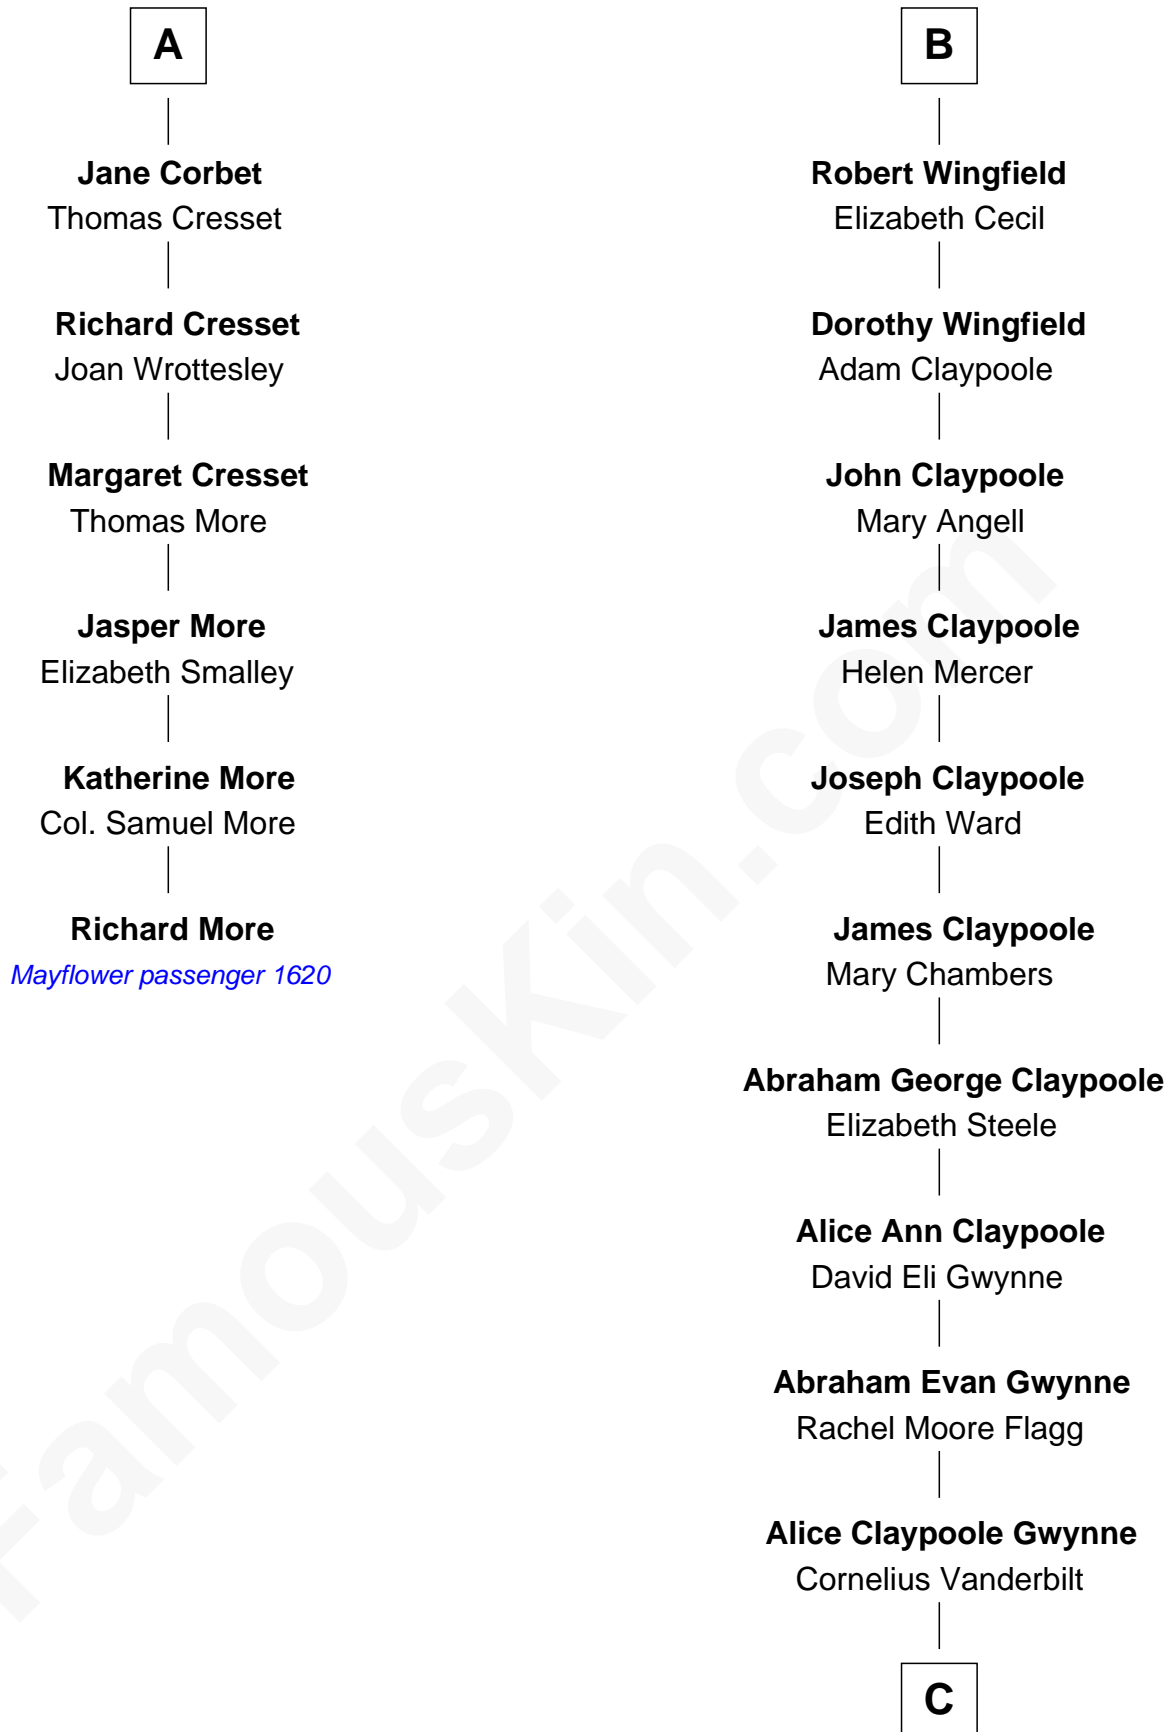

MAYFLOWER

FamousKin.com Relationship Chart of **Richard More**

(c1614 - c1696) Mayflower passenger 1620

12th cousin 7 times removed of

Anderson Cooper
Television Journalist

C

Reginald Claypoole Vanderbilt

Gloria Maria Mercedes Morgan

Gloria Laura Morgan Vanderbilt

Wyatt Emory Cooper

Anderson Cooper

Television Journalist

FamousKin.com