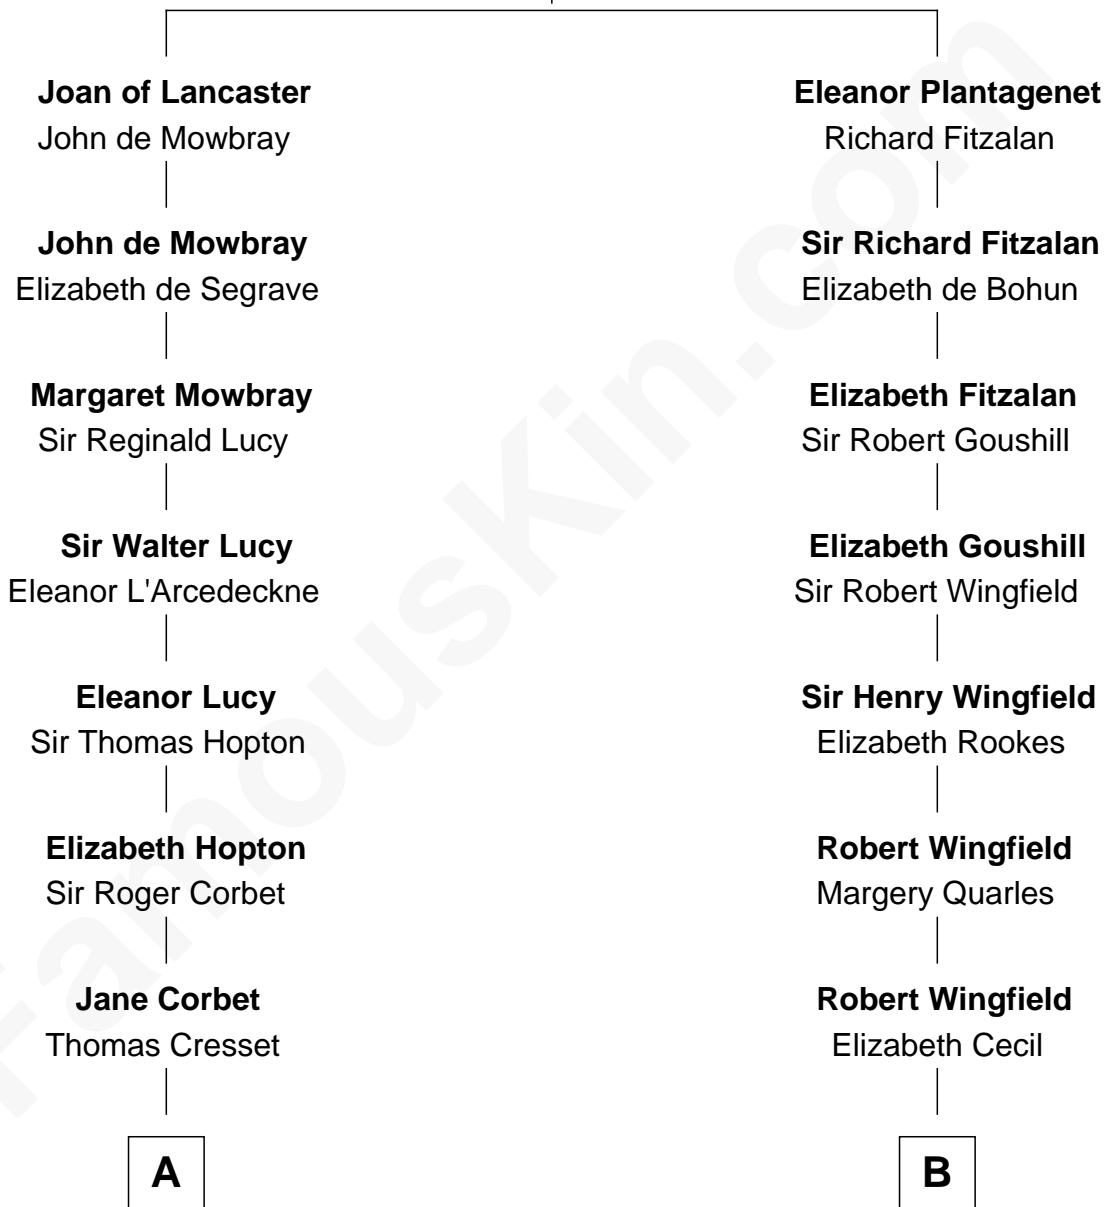

**MAYFLOWER**

# FamousKin.com Relationship Chart of **Richard More**

(c1614 - c1696) Mayflower passenger 1620

11th cousin 7 times removed of

**Anderson Cooper**  
Television Journalist

**Henry Plantagenet**  
Maud de Chaworth

C

**Gloria Laura Morgan Vanderbilt**

Wyatt Emory Cooper

**Anderson Cooper**

*Television Journalist*

FamousKin.com