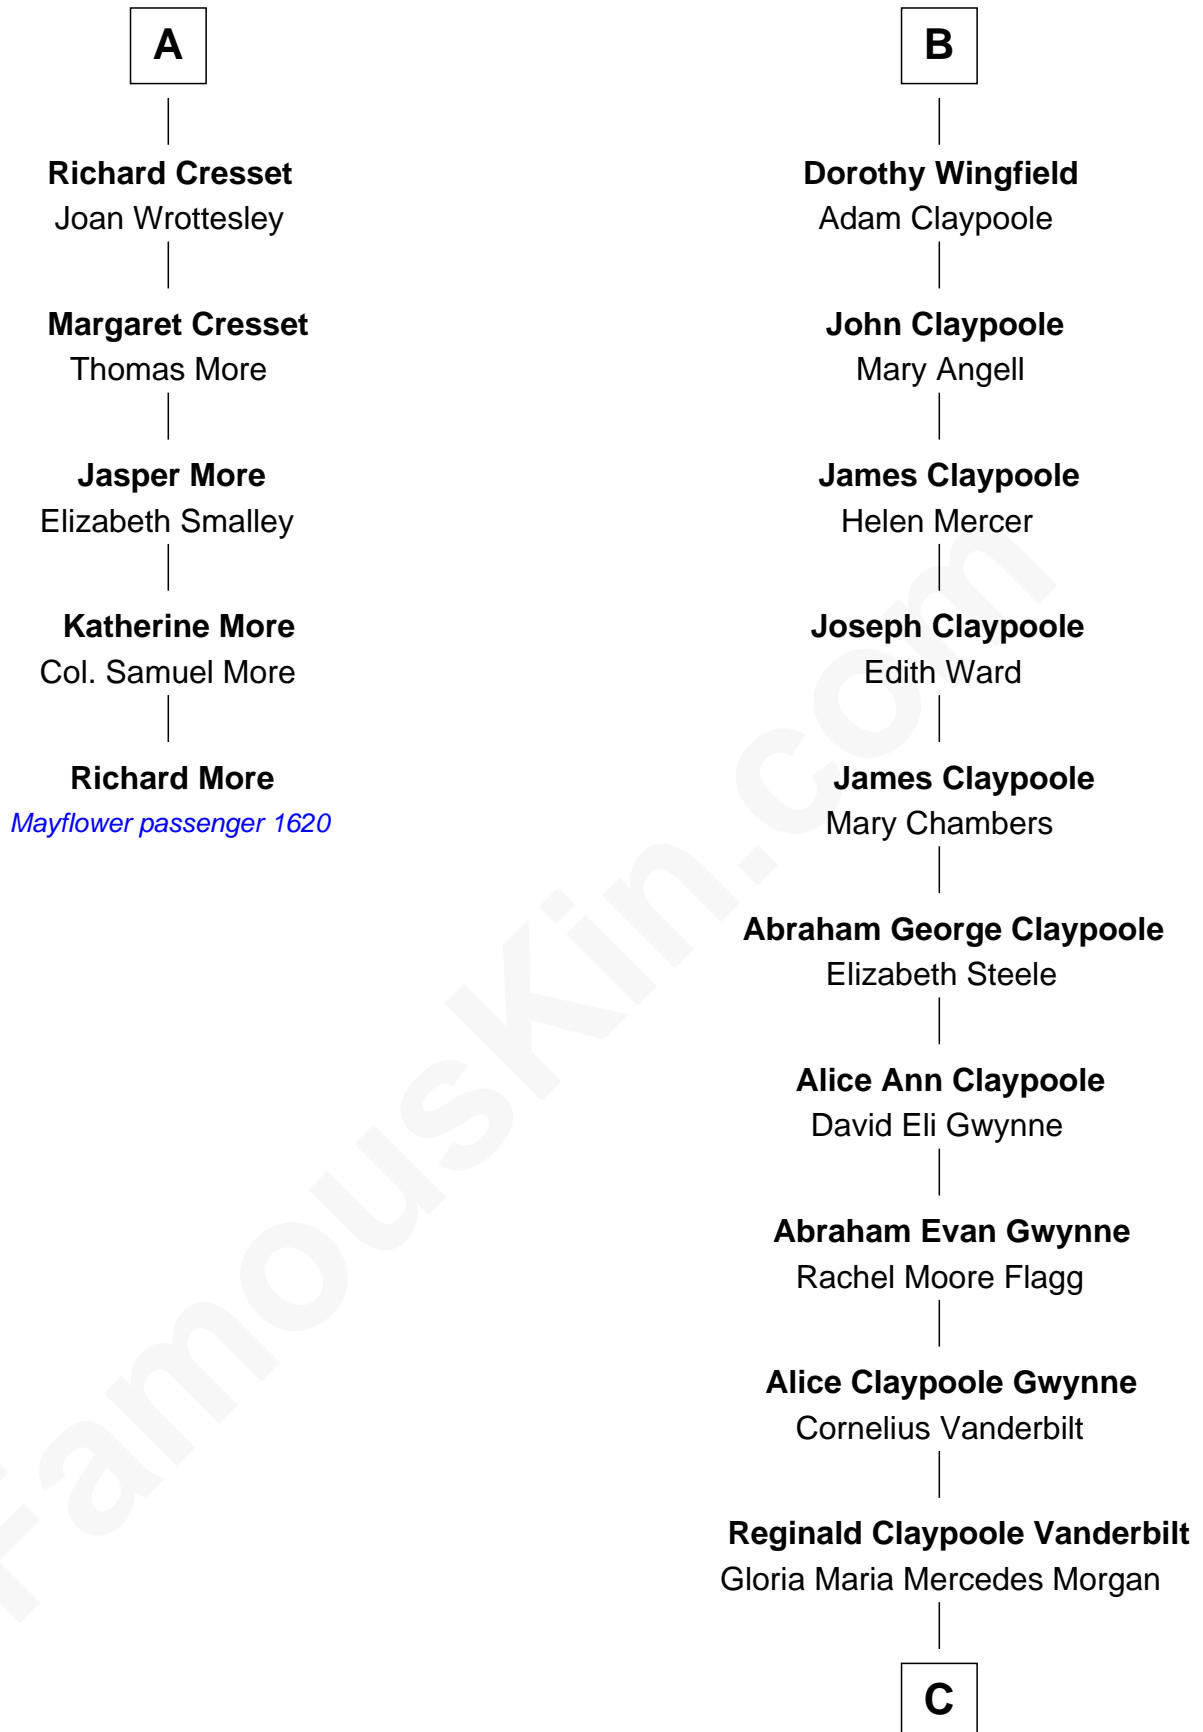

**MAYFLOWER**

# FamousKin.com Relationship Chart of **Richard More**

(c1614 - c1696) Mayflower passenger 1620

11th cousin 7 times removed of

**Anderson Cooper**  
Television Journalist

**Henry Plantagenet**  
Maud de Chaworth

C

**Gloria Laura Morgan Vanderbilt**

Wyatt Emory Cooper

**Anderson Cooper**

*Television Journalist*

FamousKin.com