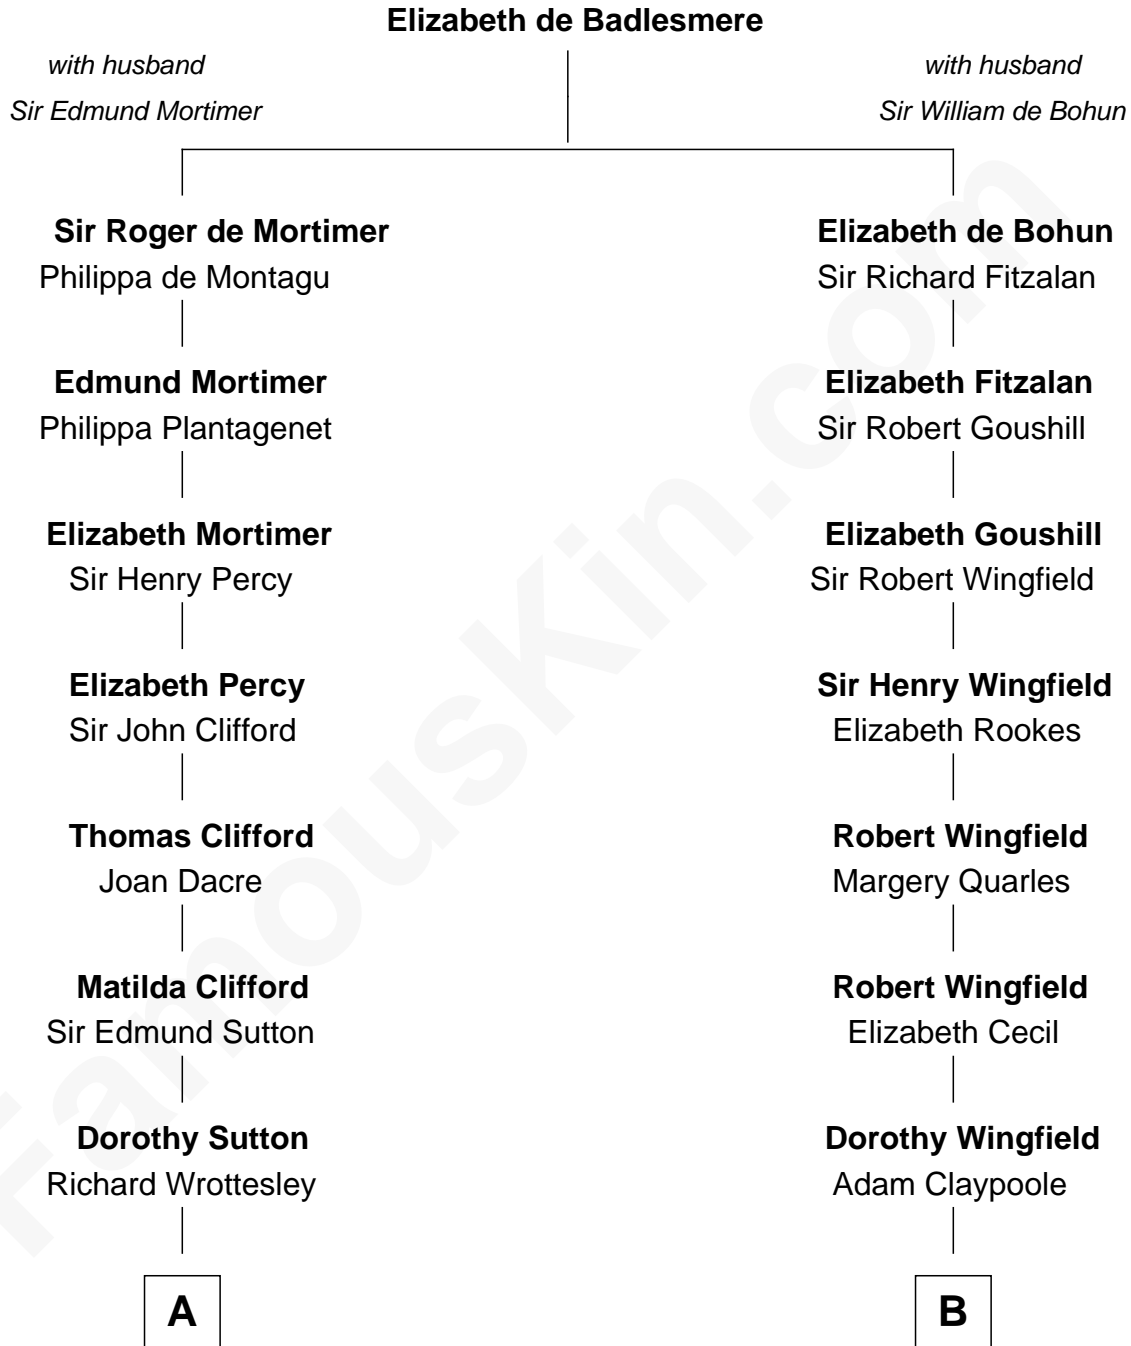

**MAYFLOWER**

# FamousKin.com Relationship Chart of **Richard More**

*(c1614 - c1696) Mayflower passenger 1620*

**11th cousin 6 times removed of**

**Anderson Cooper**  
*Television Journalist*

Anderson Cooper photo by [Tulane Public Relations](#) (CC BY 2.0)