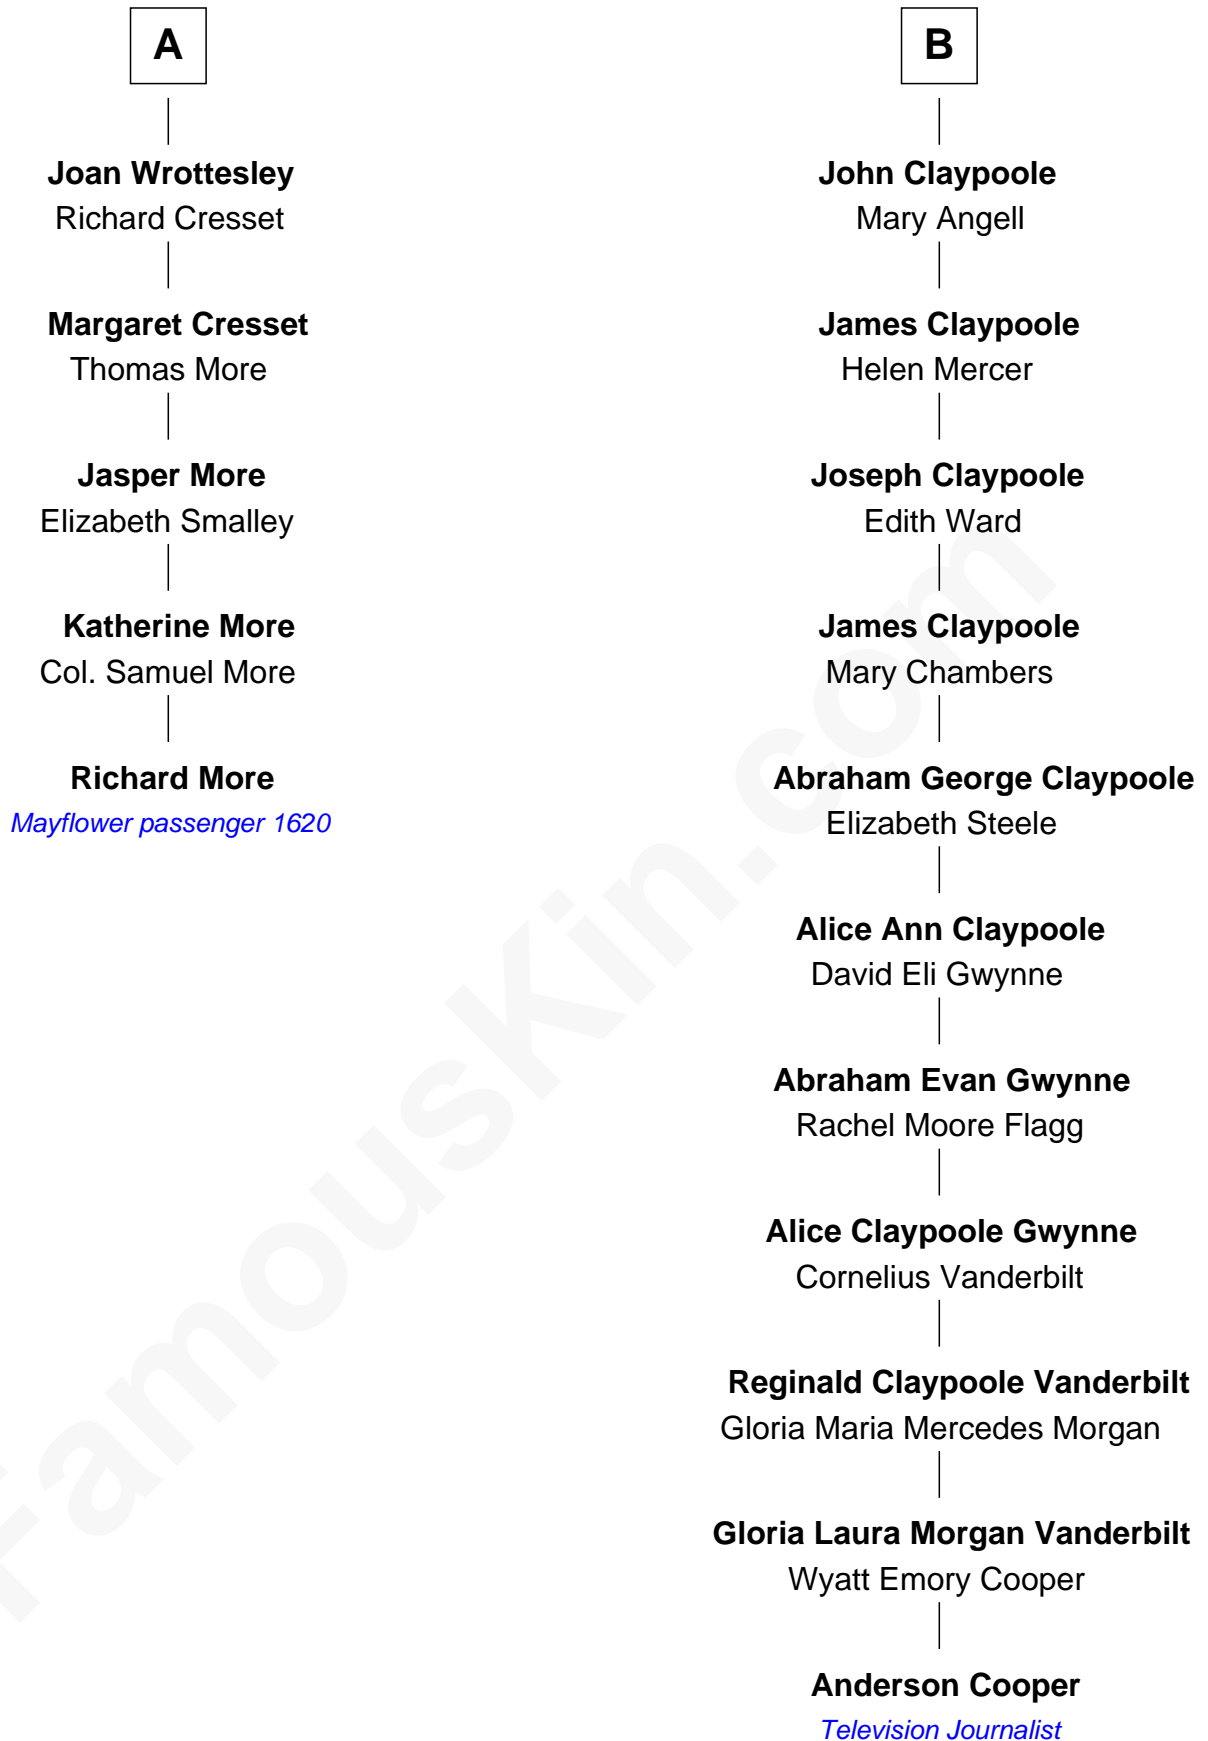

**MAYFLOWER**

# FamousKin.com Relationship Chart of **Richard More**

*(c1614 - c1696) Mayflower passenger 1620*

**11th cousin 6 times removed of**

**Anderson Cooper**  
*Television Journalist*

Anderson Cooper photo by [Tulane Public Relations](#) (CC BY 2.0)