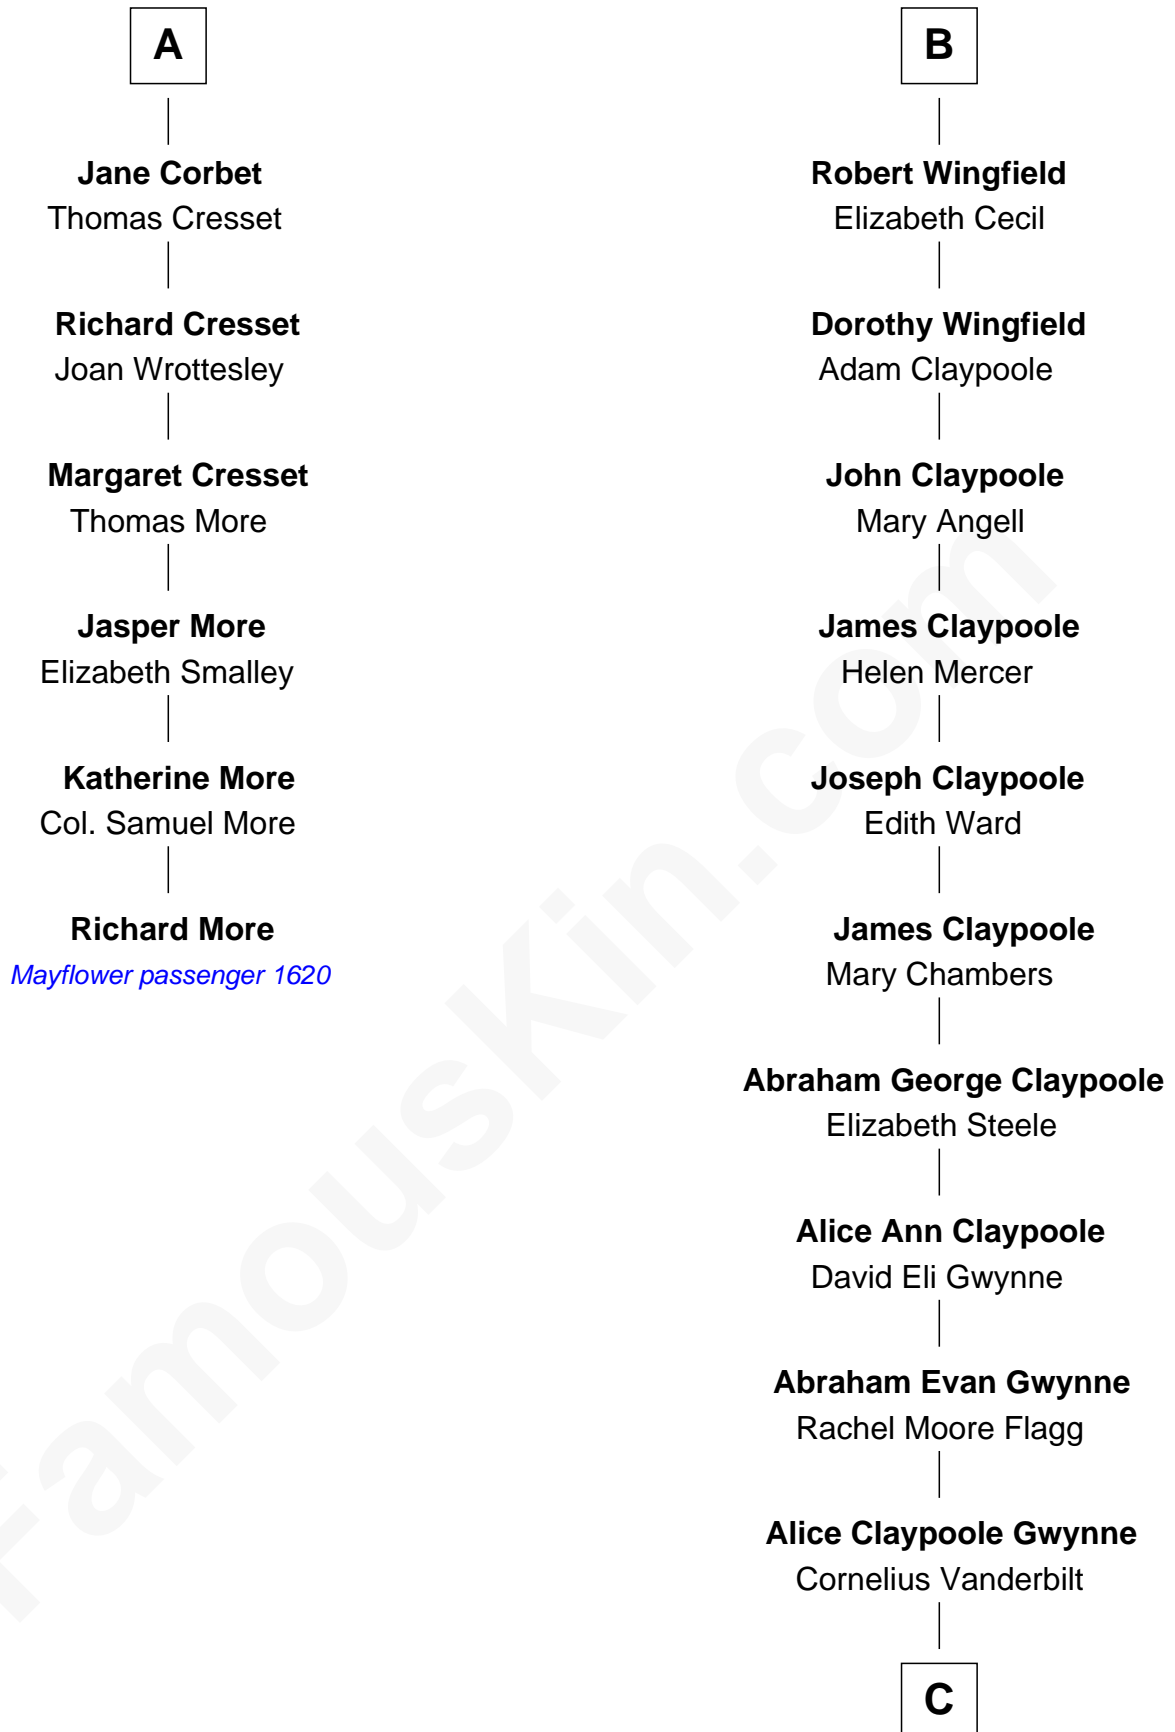

MAYFLOWER

FamousKin.com Relationship Chart of **Richard More**

(c1614 - c1696) Mayflower passenger 1620

12th cousin 6 times removed of

Gloria Vanderbilt
Fashion Designer

C

Reginald Claypoole Vanderbilt

Gloria Maria Mercedes Morgan

Gloria Vanderbilt

Fashion Designer

FamousKin.com