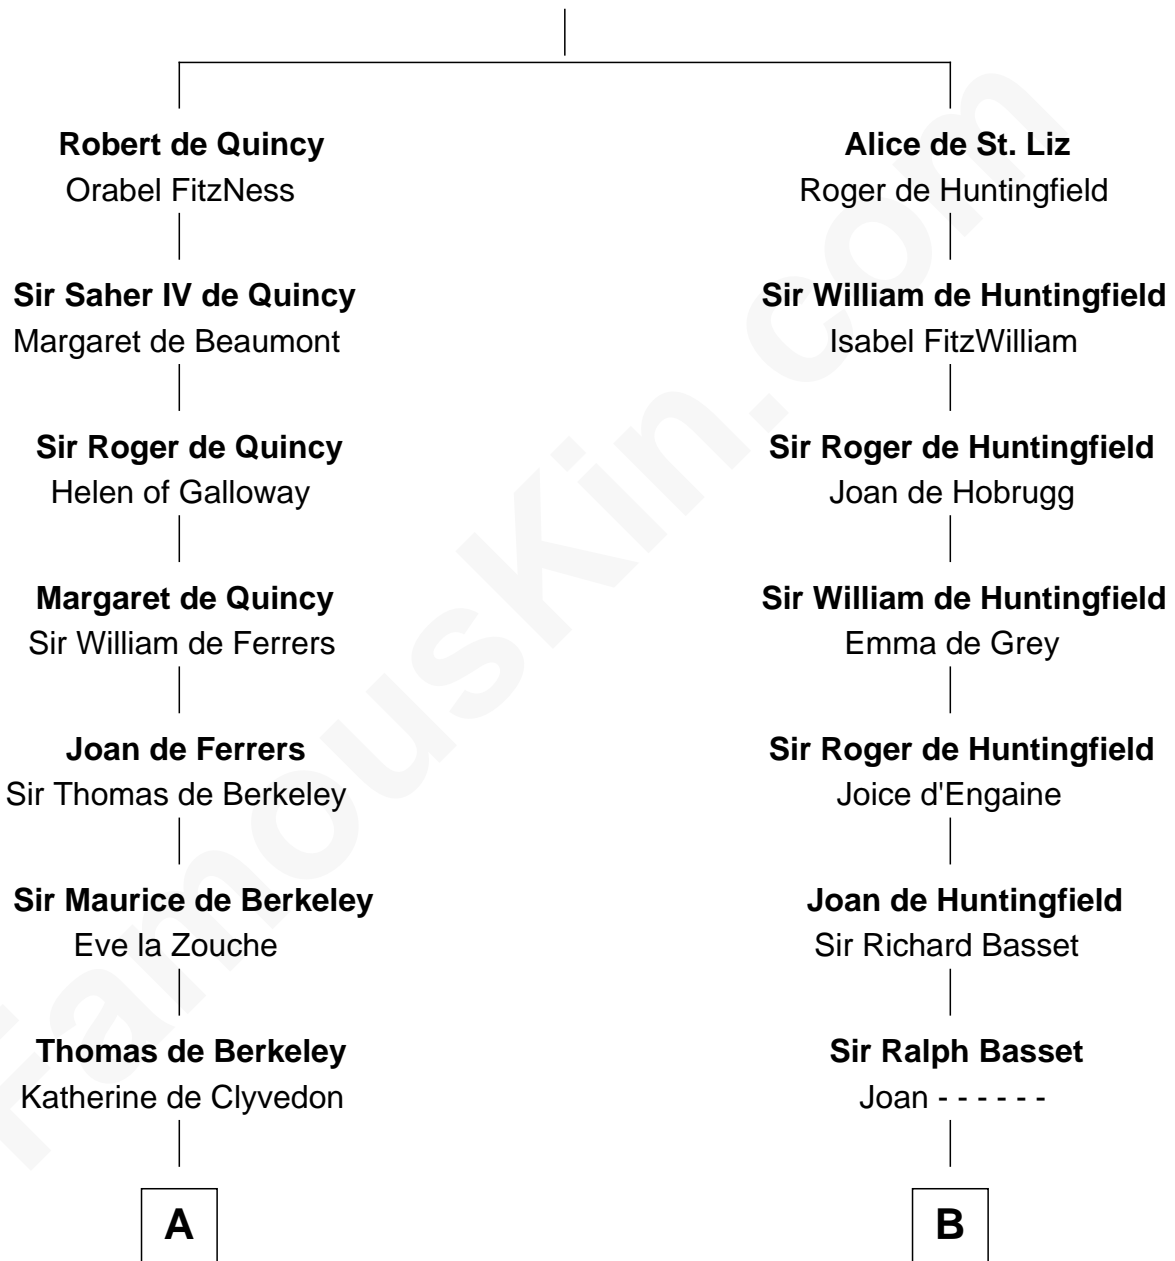

MAYFLOWER

FamousKin.com Relationship Chart of

Richard More

(c1614 - c1696) *Mayflower passenger 1620*

15th cousin 5 times removed of

William Greene

2nd Governor of Rhode Island

Saher I de Quincy

Maud de St. Liz

C

—
Annis Almy

John Greene

—
Samuel Greene

Mary Gorton

—
William Greene

Catharine Greene

—
William Greene

2nd Governor of Rhode Island