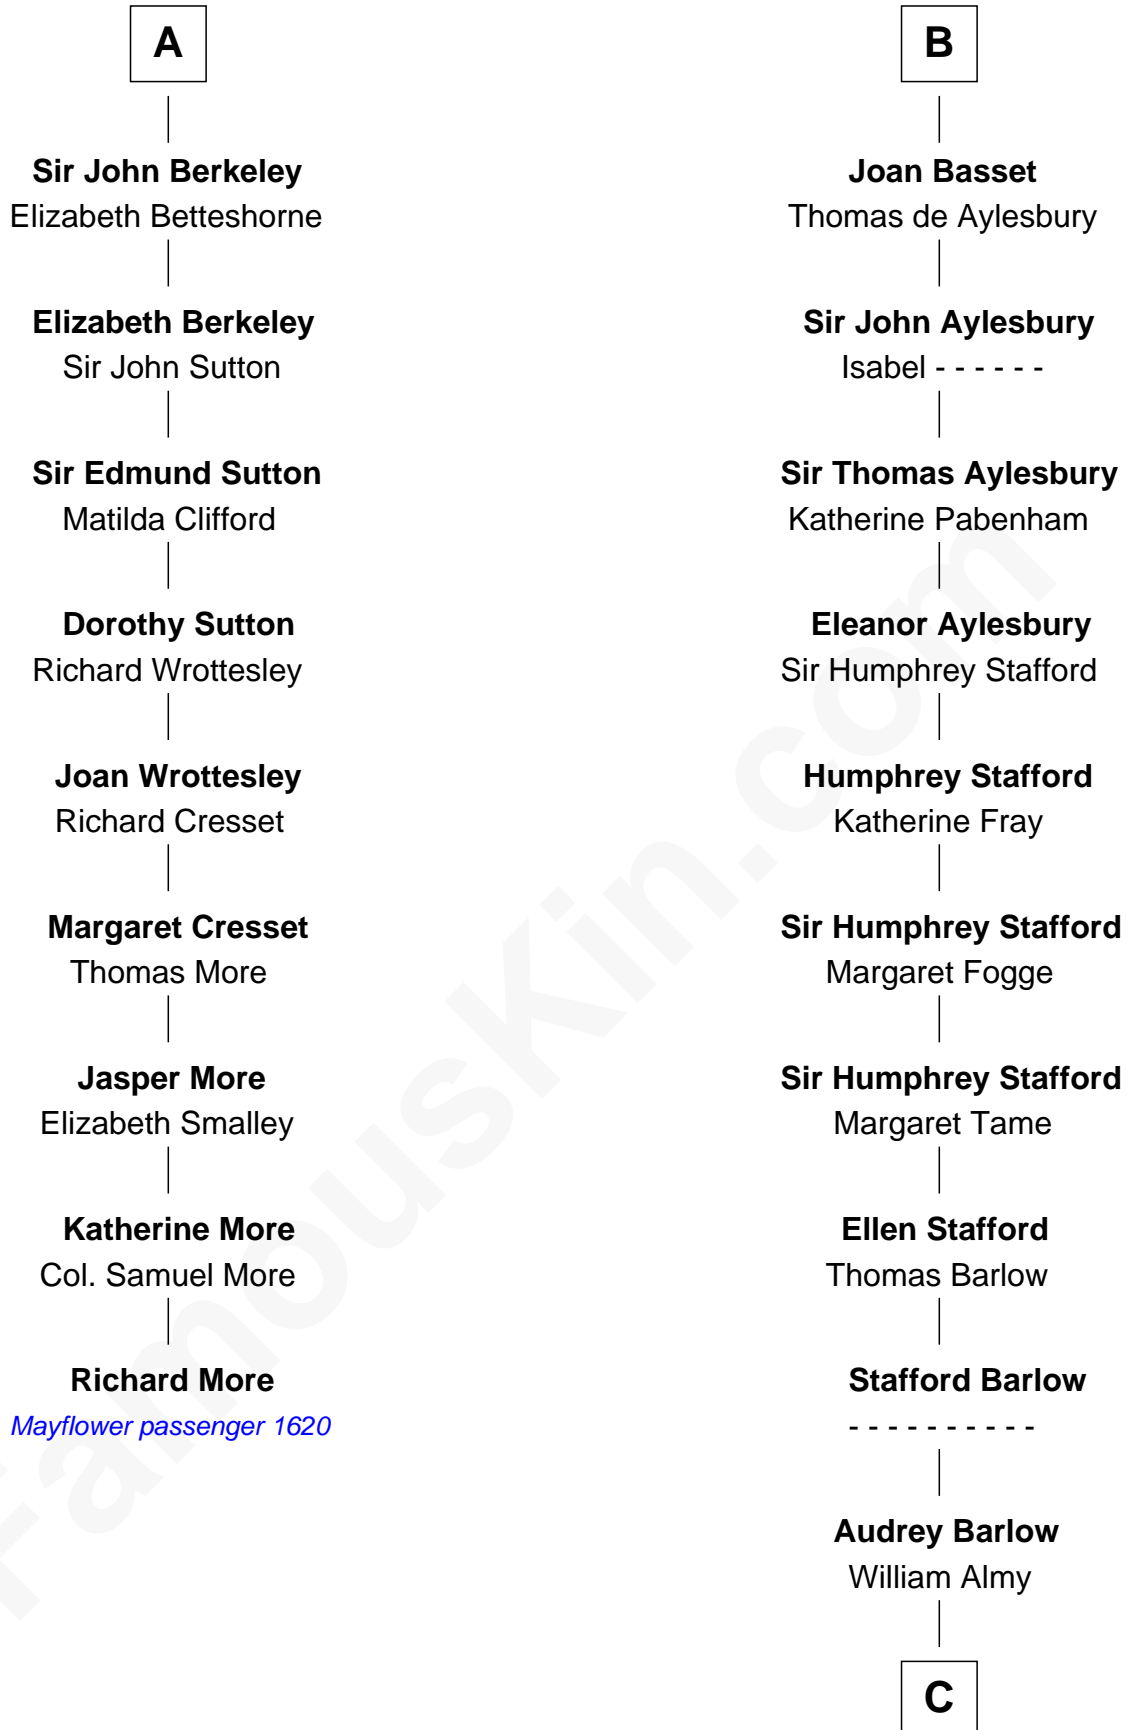

MAYFLOWER

FamousKin.com Relationship Chart of

Richard More

(c1614 - c1696) *Mayflower passenger 1620*

15th cousin 5 times removed of

William Greene

2nd Governor of Rhode Island

Saher I de Quincy

Maud de St. Liz

C

—
Annis Almy

John Greene

—
Samuel Greene

Mary Gorton

—
William Greene

Catharine Greene