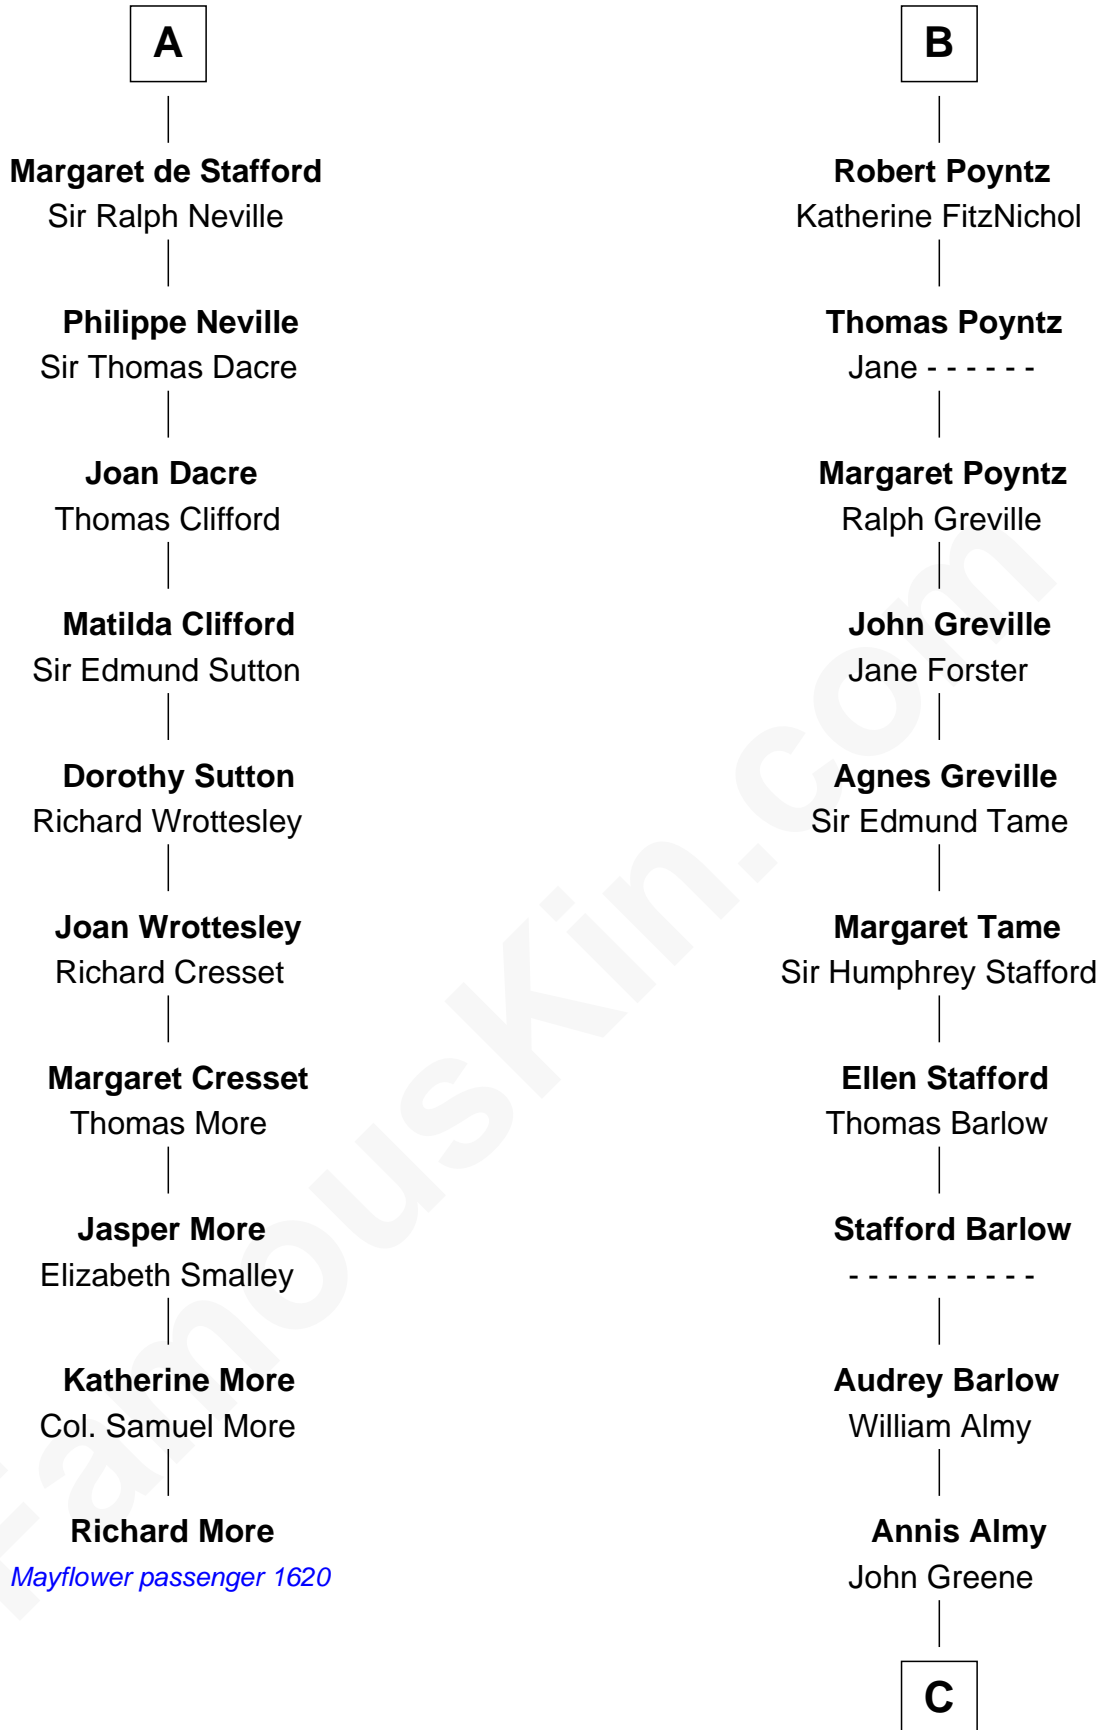

MAYFLOWER

FamousKin.com Relationship Chart of

Richard More

(c1614 - c1696) Mayflower passenger 1620

16th cousin 3 times removed of

William Greene

2nd Governor of Rhode Island

Adeliza de Meschines

with husband
Richard Fitzgilbert de Clare

with husband
Robert de Condet

C

—
Samuel Greene

Mary Gorton

—
William Greene

Catharine Greene

—
William Greene