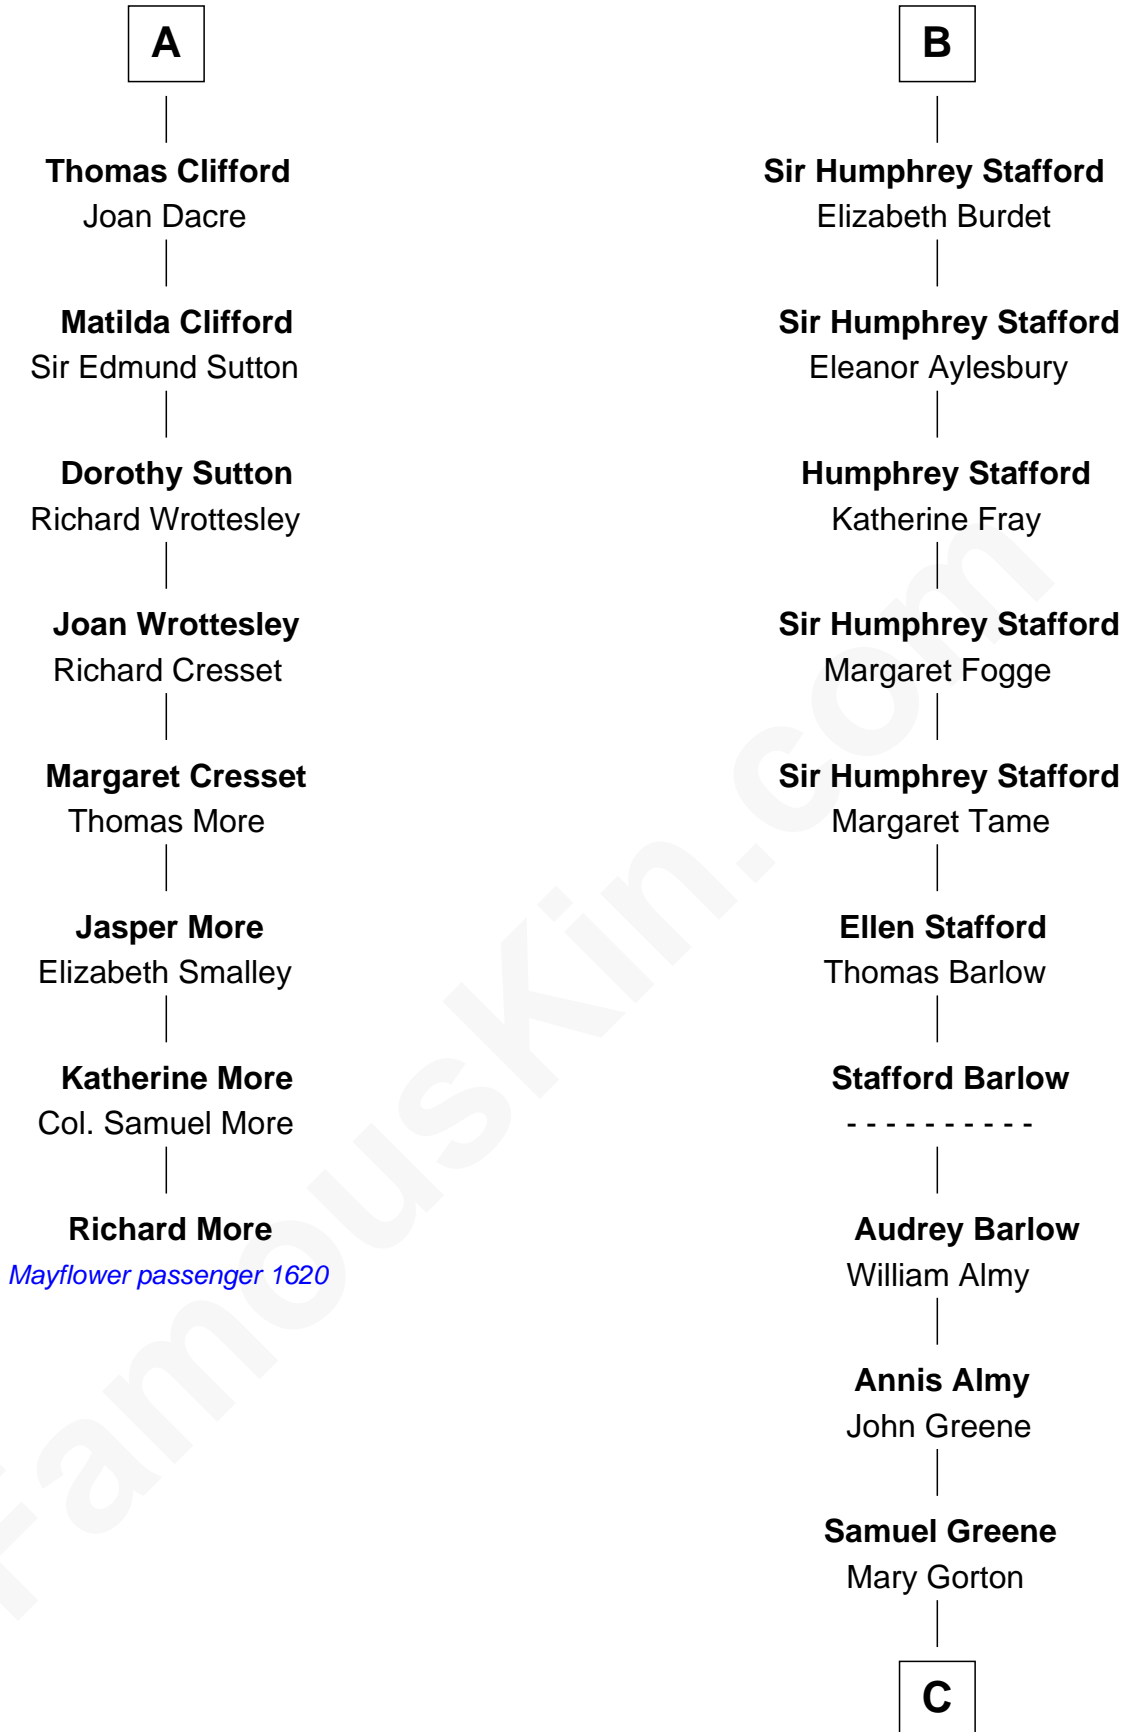

MAYFLOWER

FamousKin.com Relationship Chart of

Richard More

(c1614 - c1696) Mayflower passenger 1620

14th cousin 4 times removed of

William Greene

2nd Governor of Rhode Island

C

William Greene
Catharine Greene

William Greene
2nd Governor of Rhode Island

FamousKin.com