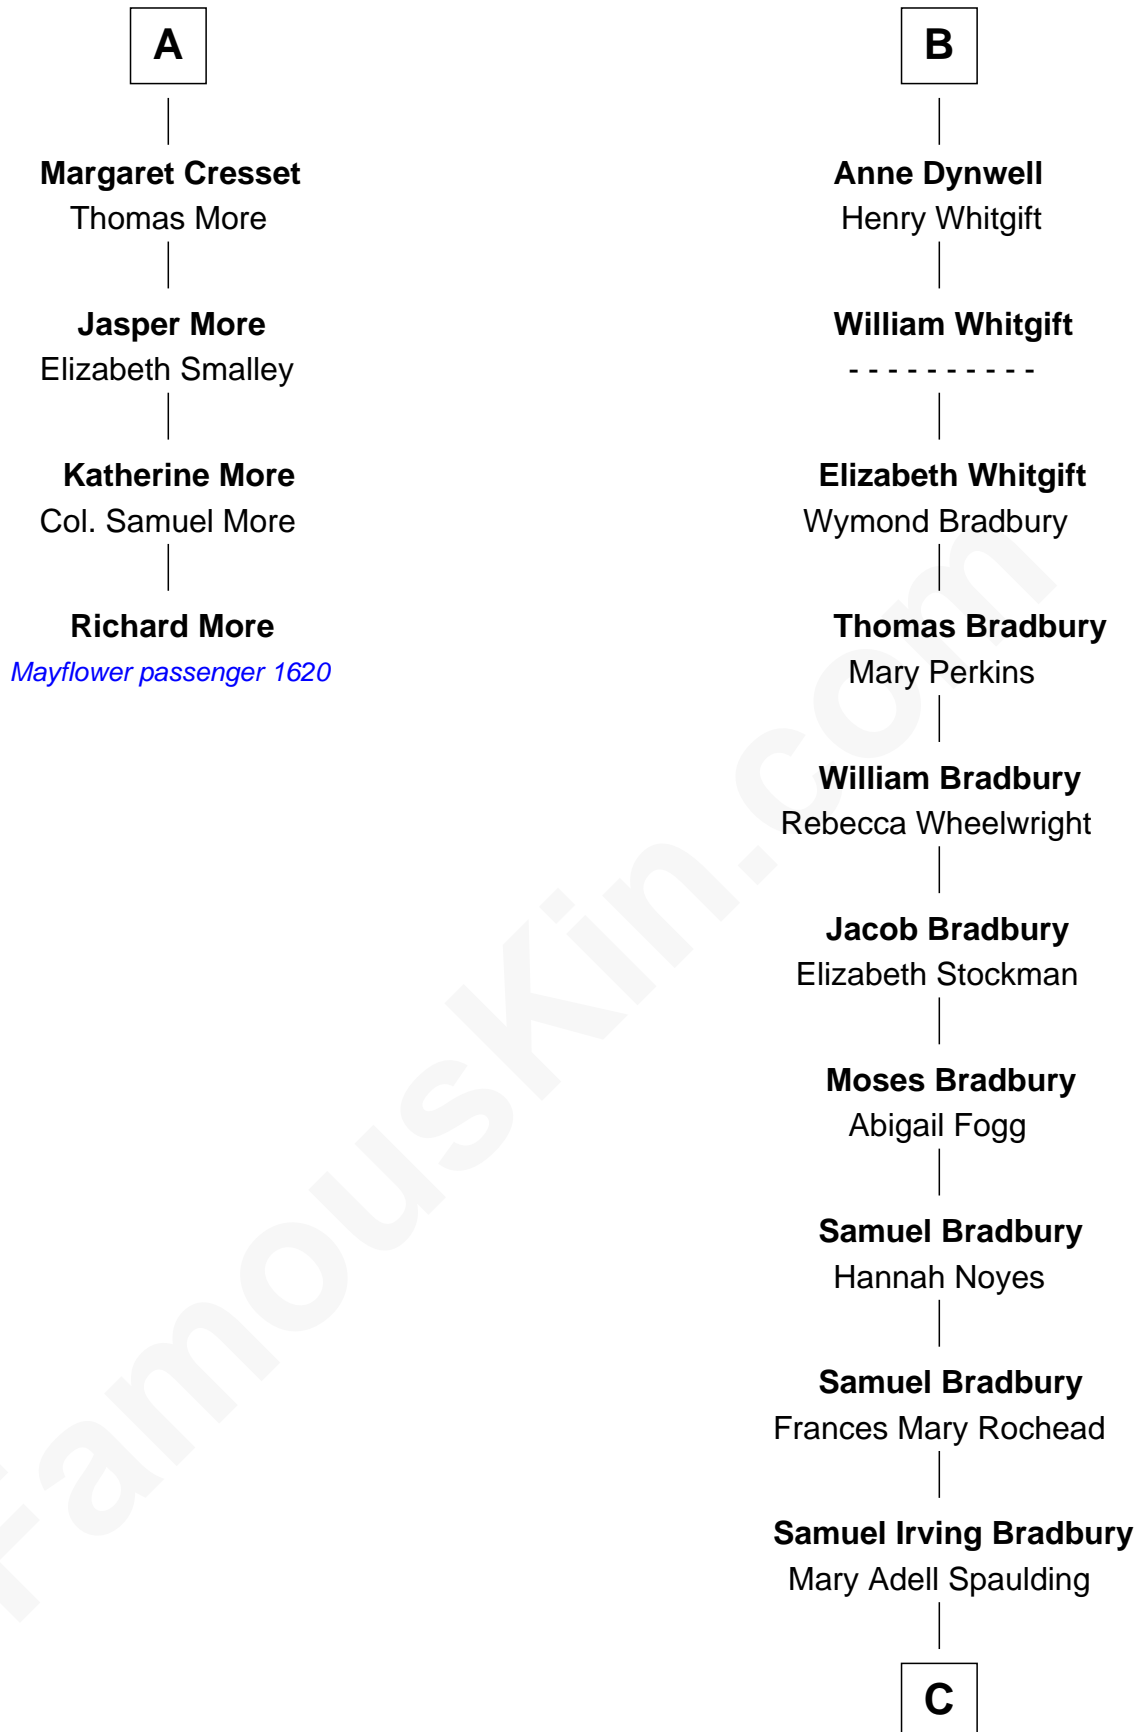

# FamousKin.com Relationship Chart of

**Richard More**

*(c1614 - c1696) Mayflower passenger 1620*

**10th cousin 9 times removed of**

**Ray Bradbury**

*Author of The Martian Chronicles*

**Sir Thomas de Beauchamp**

**Maud de Beauchamp**

Sir Roger de Clifford

**Katherine de Clifford**

Sir Ralph de Greystoke

**Maud de Greystoke**

Eudo de Welles

**Sir Lionel de Welles**

Joan de Waterton

**Margaret de Welles**

Sir Thomas Dymoke

**Jane Dymoke**

John Fulnetby

**Katherine Fulnetby**

William Dynwell

**B**

**C**

—  
**Samuel Hinkston Bradbury**

Minnie Alice Davis

—  
**Leonard Spaulding Bradbury**

Esther Marie Moberg

—  
**Ray Bradbury**

*Author of [The Martian Chronicles](#)*

FamousKin.com