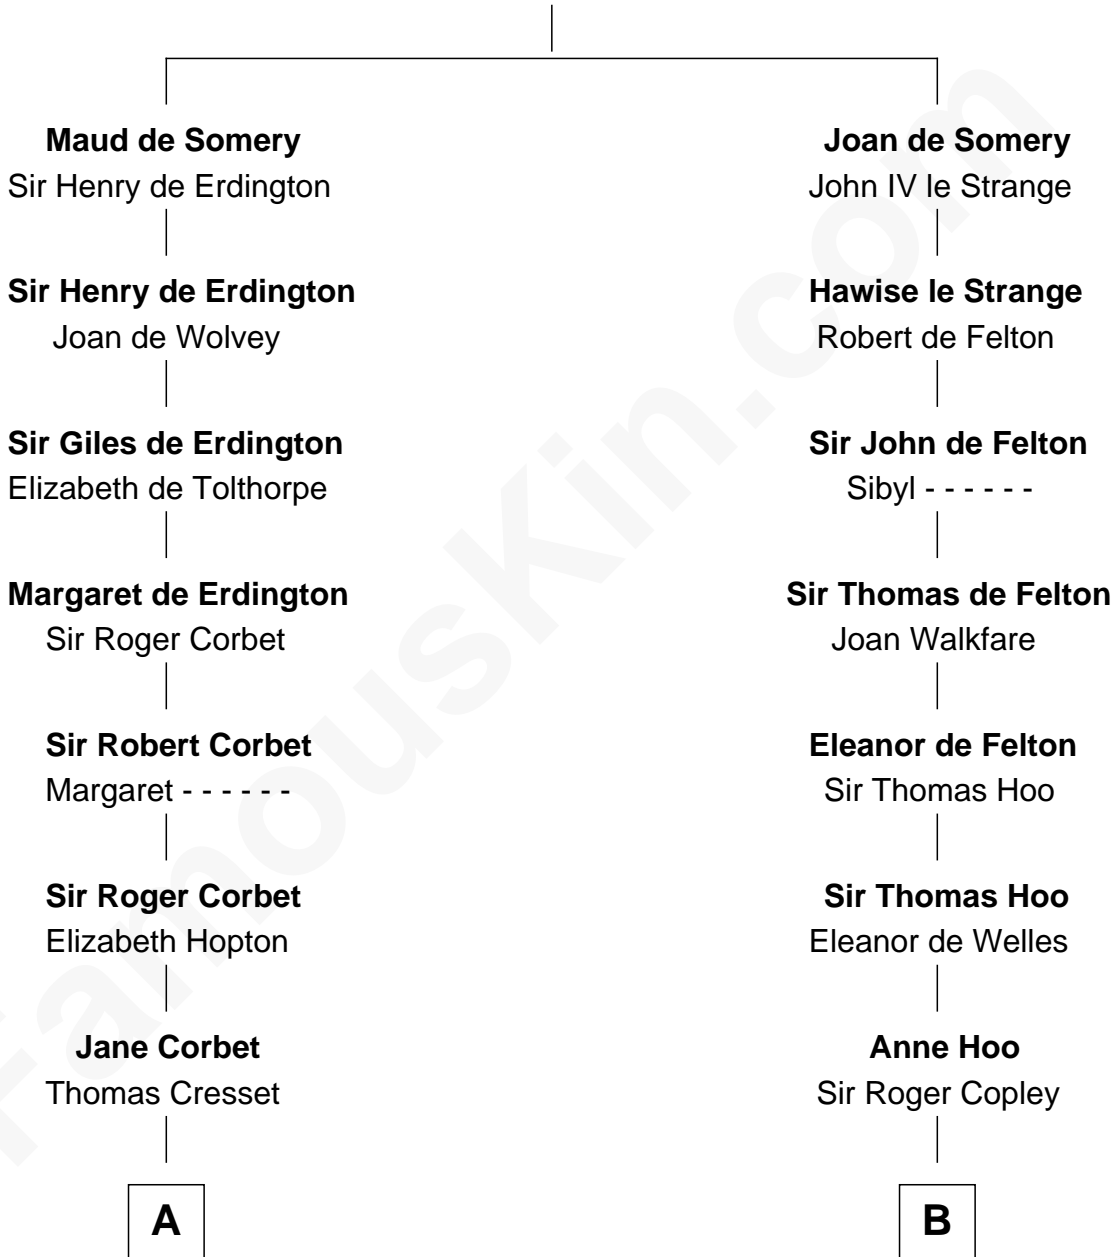

MAYFLOWER

FamousKin.com Relationship Chart of

Richard More

(c1614 - c1696) *Mayflower* passenger 1620

11th cousin 10 times removed of

Ray Bradbury

Author of The Martian Chronicles

Sir Roger de Somery

Nichole d'Aubenev

C

—
Samuel Bradbury

Frances Mary Rohead

—
Samuel Irving Bradbury

Mary Adell Spaulding

—
Samuel Hinkston Bradbury

Minnie Alice Davis