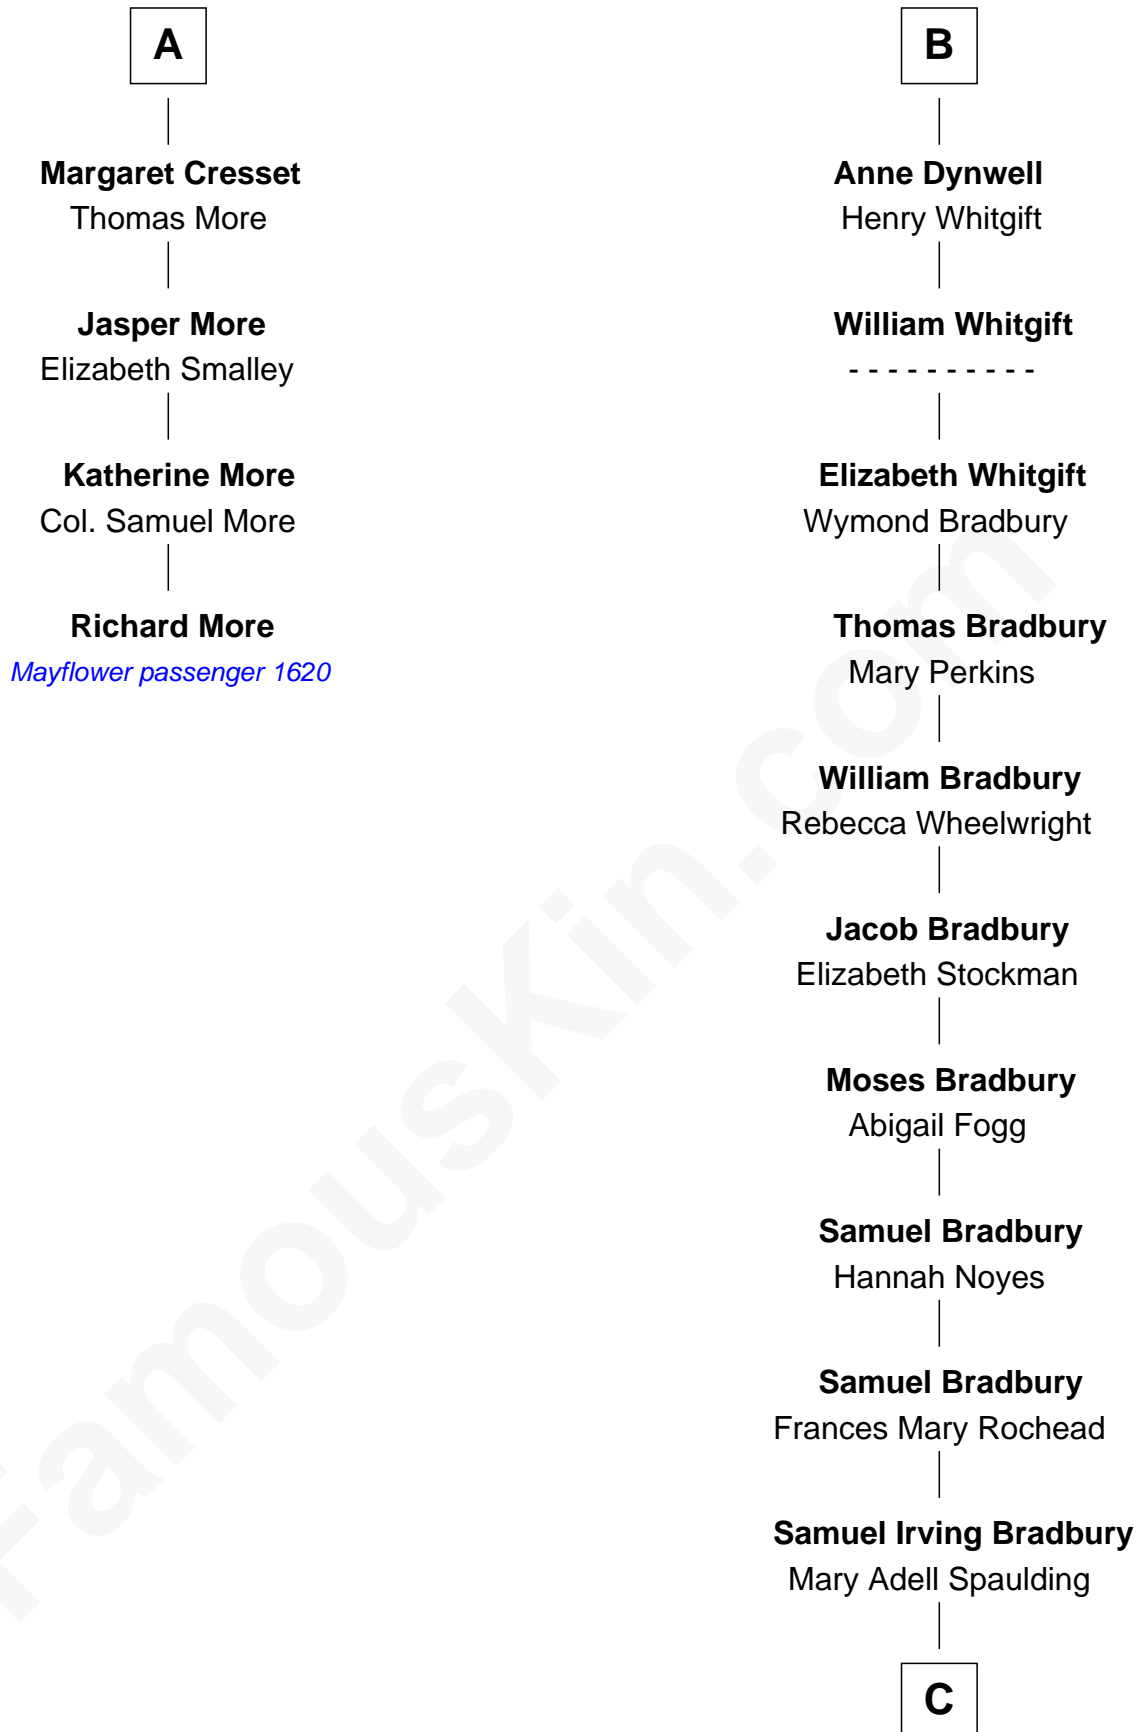

MAYFLOWER

FamousKin.com Relationship Chart of

Richard More

(c1614 - c1696) Mayflower passenger 1620

10th cousin 9 times removed of

Ray Bradbury

Author of *The Martian Chronicles*

C

Samuel Hinkston Bradbury
Minnie Alice Davis

Leonard Spaulding Bradbury
Esther Marie Moberg

Ray Bradbury
Author of The Martian Chronicles

FamousKin.com