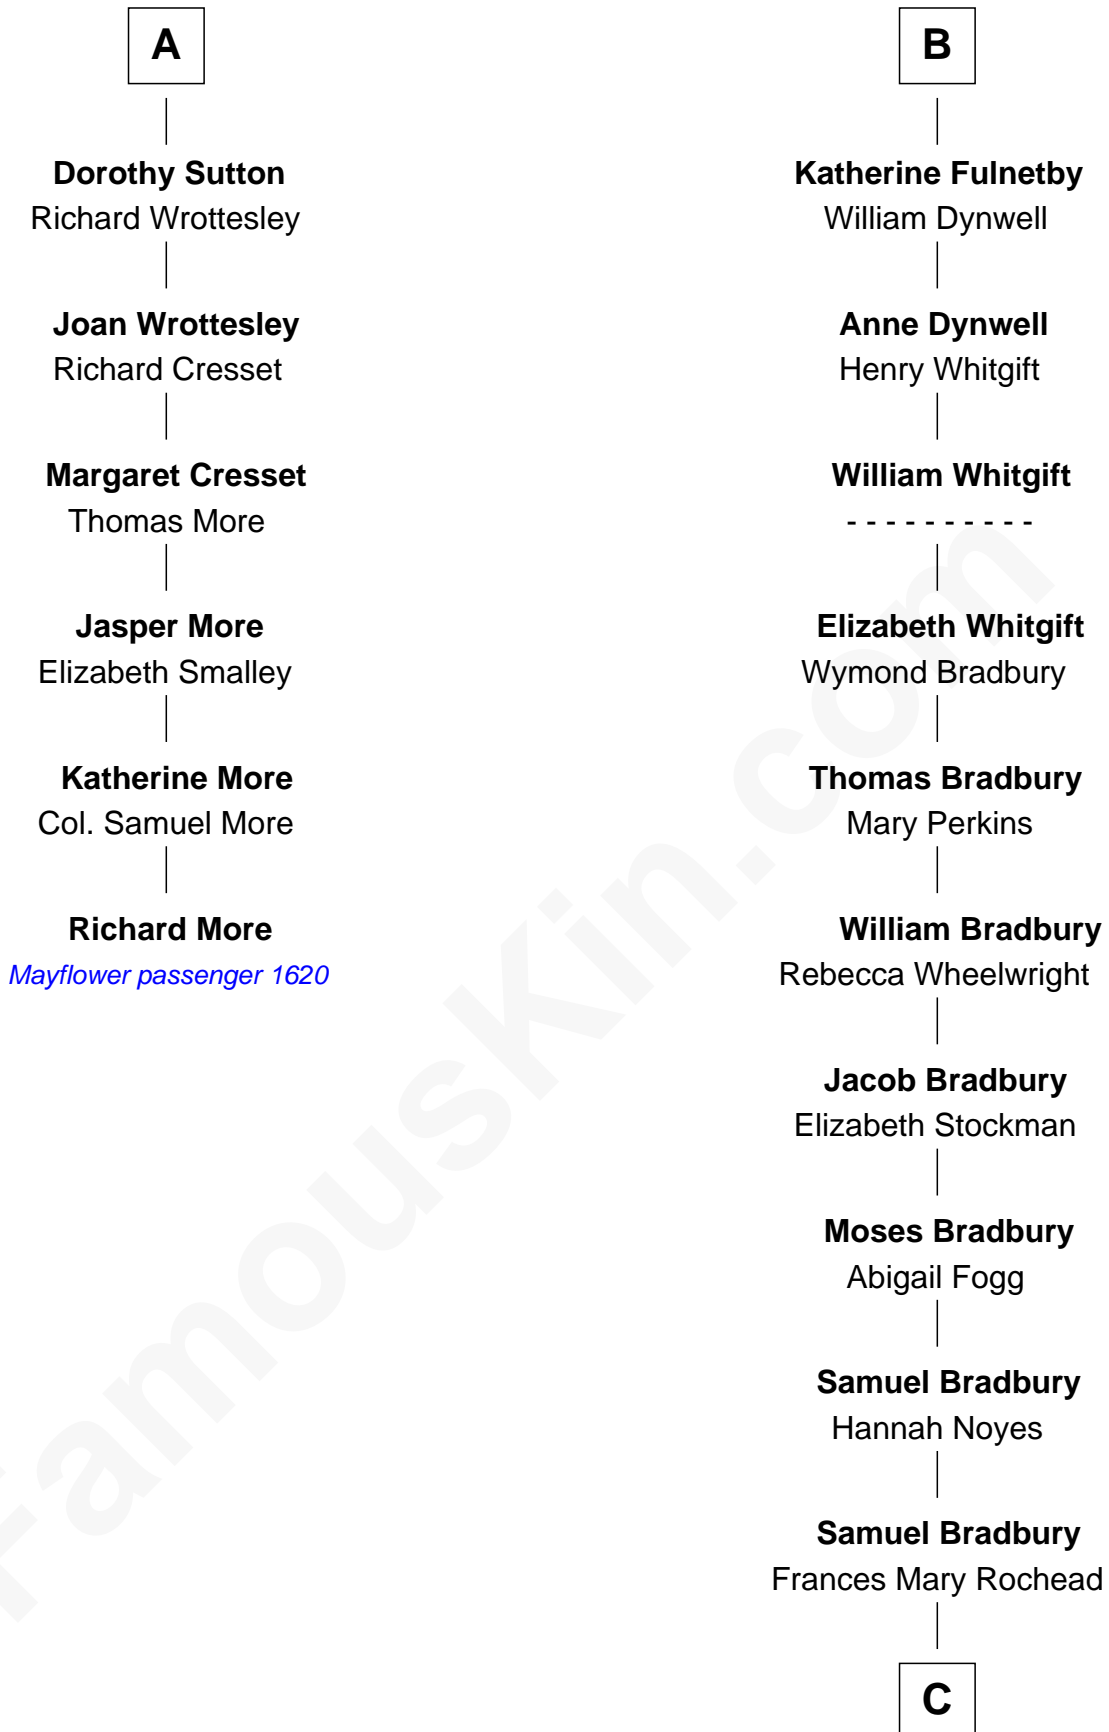

MAYFLOWER

FamousKin.com Relationship Chart of

Richard More

(c1614 - c1696) Mayflower passenger 1620

12th cousin 8 times removed of

Ray Bradbury

Author of The Martian Chronicles

Bartholomew de Badlesmere

Margaret de Clare

Elizabeth de Badlesmere

Sir Edmund Mortimer

Sir Roger de Mortimer

Philippa de Montagu

Edmund Mortimer

Philippa Plantagenet

Elizabeth Mortimer

Margery de Badlesmere

Sir William de Ros

Maud de Roos

John de Welles

John de Welles

Eleanor de Mowbray

Eudo de Welles

Maud de Greystoke

Sir Lionel de Welles

Joan de Waterton

Margaret de Welles

Sir Thomas Dymoke

Jane Dymoke

John Fulnetby

B

C