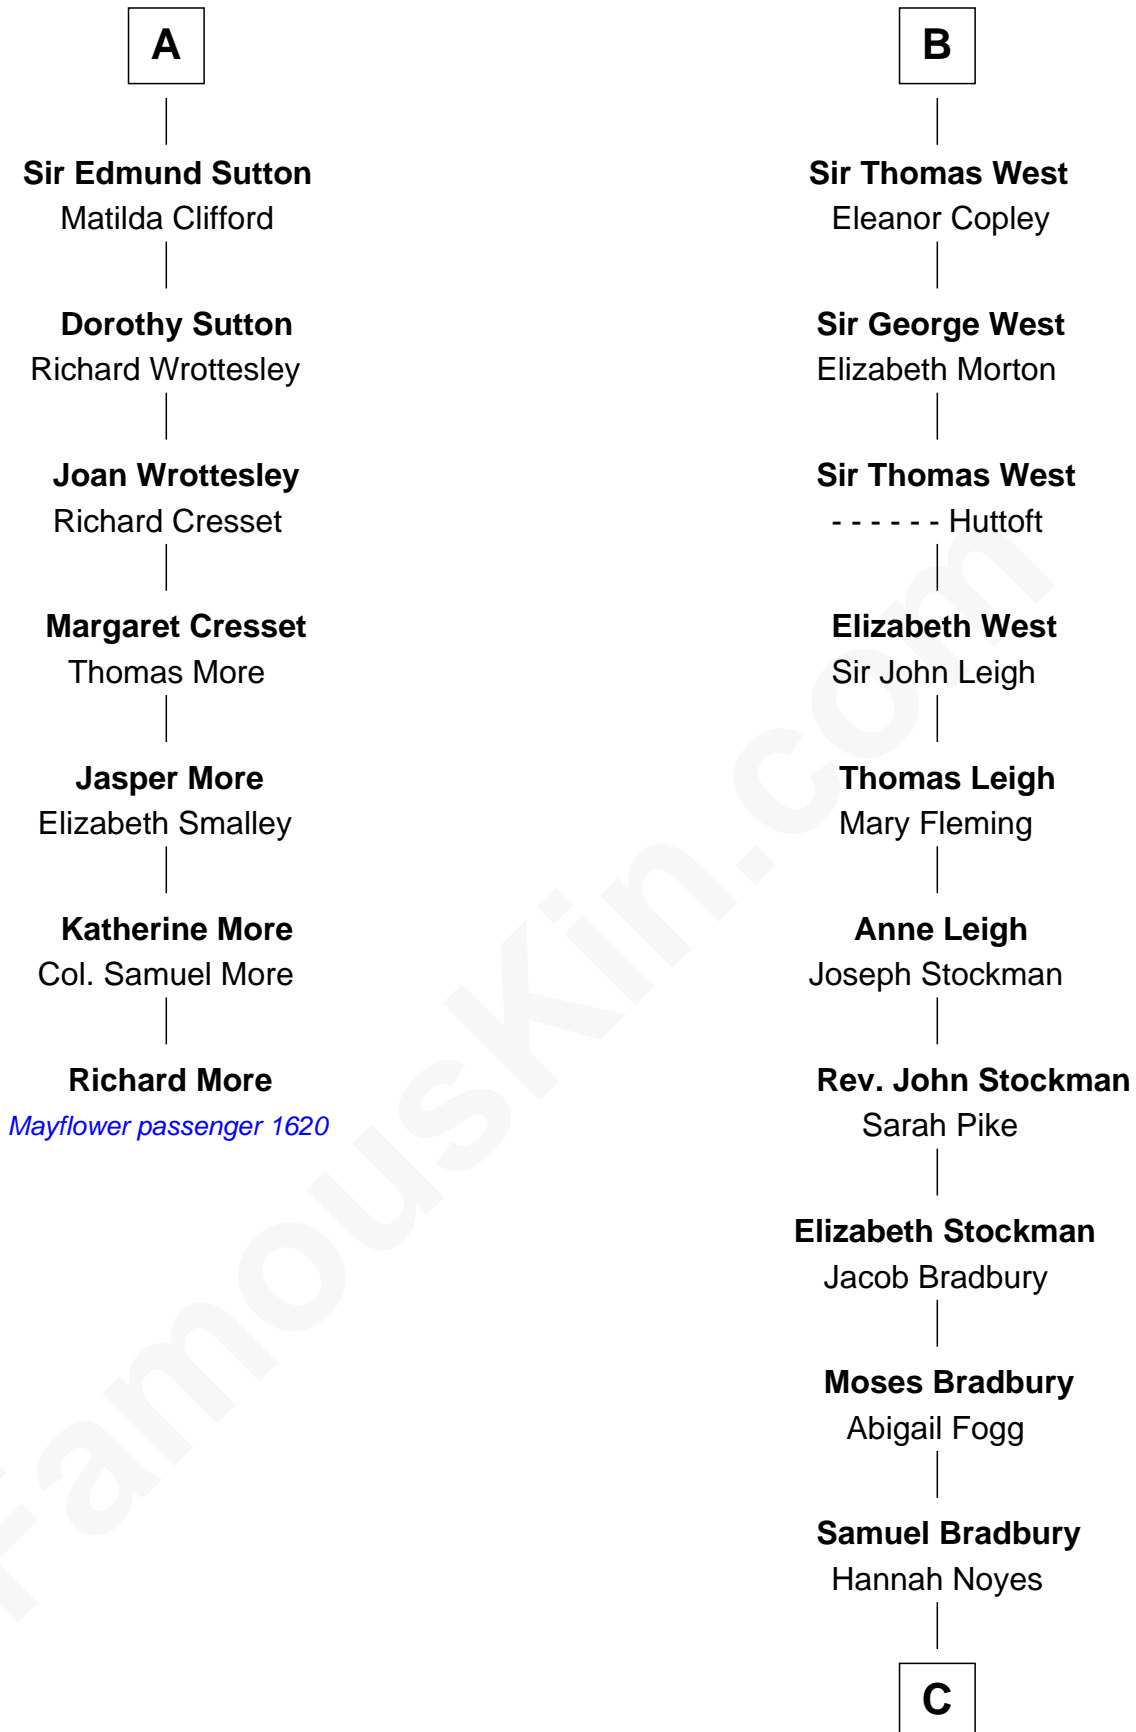

MAYFLOWER

FamousKin.com Relationship Chart of

Richard More

(c1614 - c1696) *Mayflower* passenger 1620

13th cousin 8 times removed of

Ray Bradbury

Author of The Martian Chronicles

Sir Hugh le Despencer

Eleanor le Despencer

Sir Hugh de Courtenay

Sir Hugh de Courtenay

Agnes de St. John

Sir Thomas de Courtenay

Muriel de Moels

Margaret Courtenay

Thomas Peverell

Katherine Peverell

Sir Walter Hungerford

Sir Robert Hungerford

Margaret Botreaux

Katherine Hungerford

Sir Richard West

B

C

—
Samuel Bradbury

Frances Mary Rothead

—
Samuel Irving Bradbury

Mary Adell Spaulding

—
Samuel Hinkston Bradbury

Minnie Alice Davis

—
Leonard Spaulding Bradbury

Esther Marie Moberg