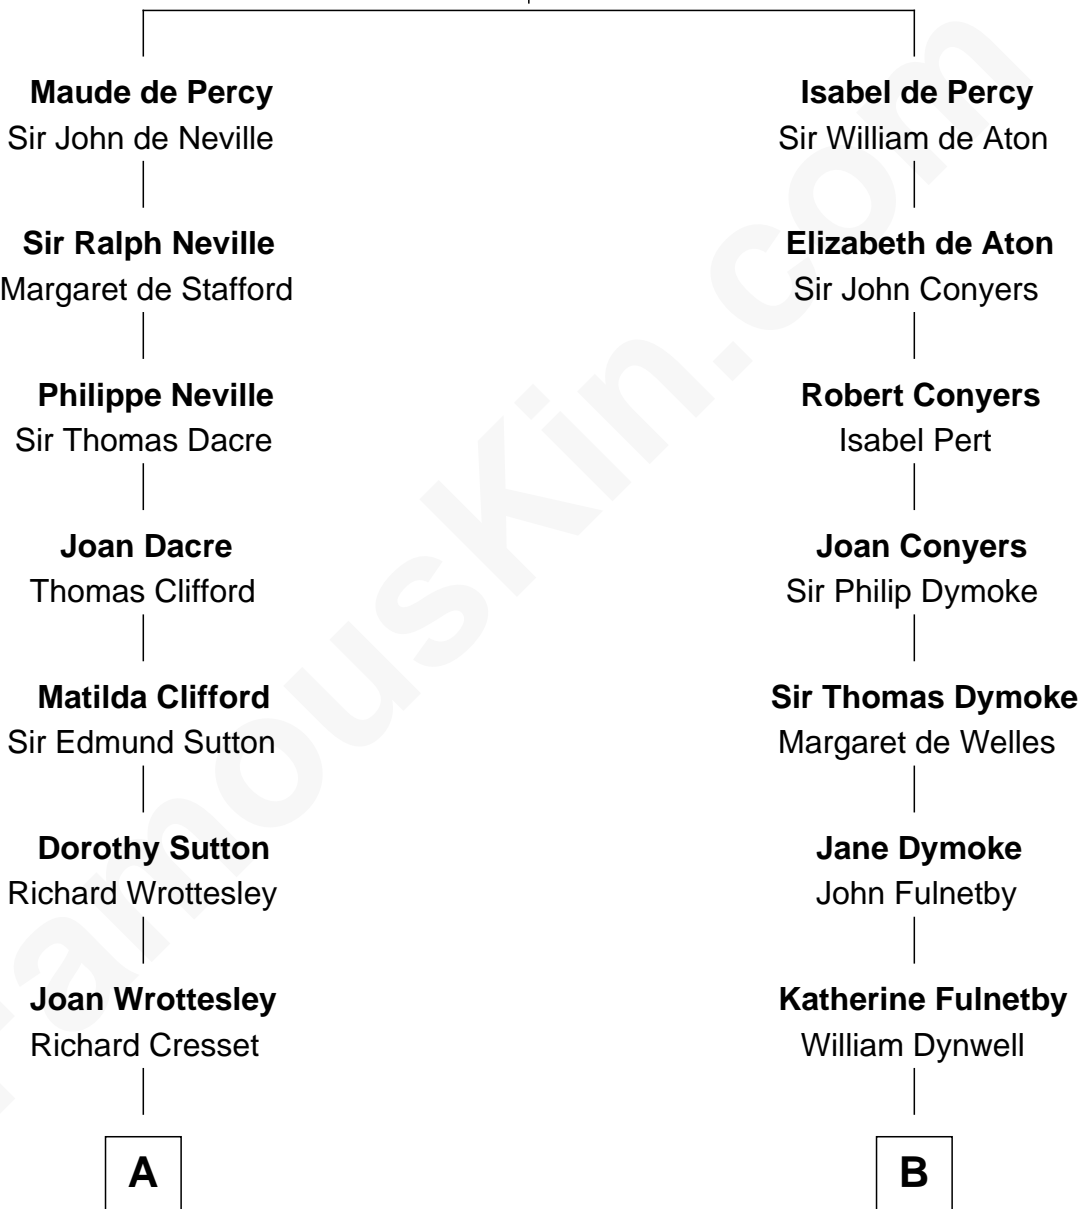

MAYFLOWER

FamousKin.com Relationship Chart of

Richard More

(c1614 - c1696) *Mayflower* passenger 1620

10th cousin 9 times removed of

Ray Bradbury

Author of The Martian Chronicles

Sir Henry de Percy

Idoine de Clifford

C

Samuel Hinkston Bradbury
Minnie Alice Davis

Leonard Spaulding Bradbury
Esther Marie Moberg

Ray Bradbury
Author of The Martian Chronicles

FamousKin.com