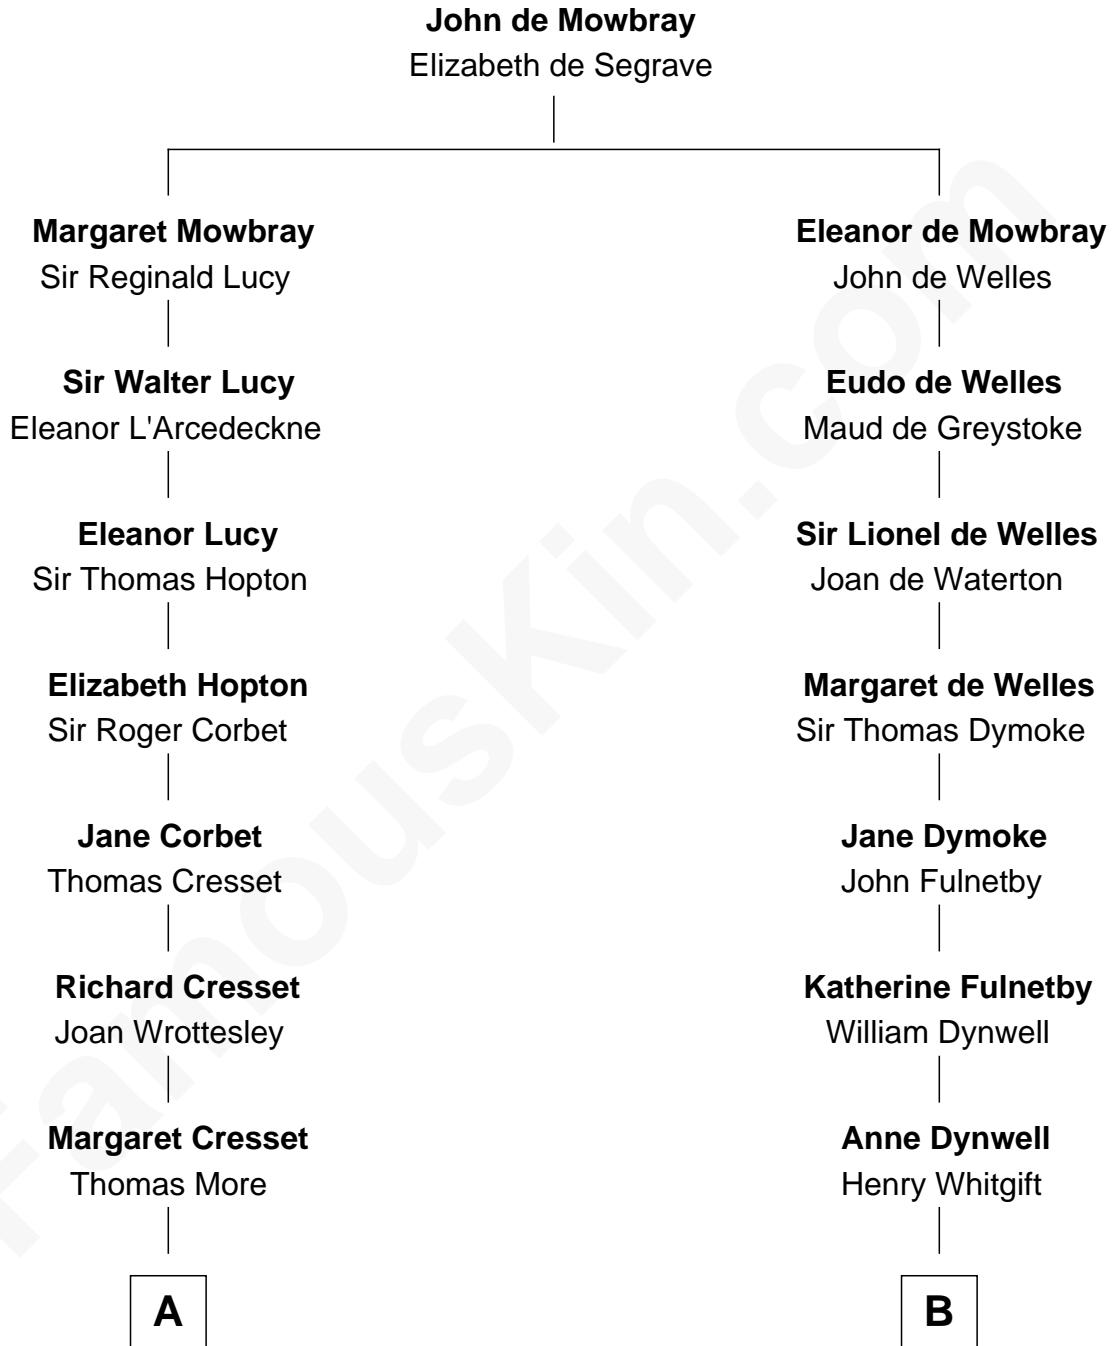

MAYFLOWER

FamousKin.com Relationship Chart of **Richard More**

(c1614 - c1696) *Mayflower* passenger 1620

9th cousin 9 times removed of

Ray Bradbury

Author of The Martian Chronicles

C

Leonard Spaulding Bradbury

Esther Marie Moberg

Ray Bradbury

Author of The Martian Chronicles

FamousKin.com