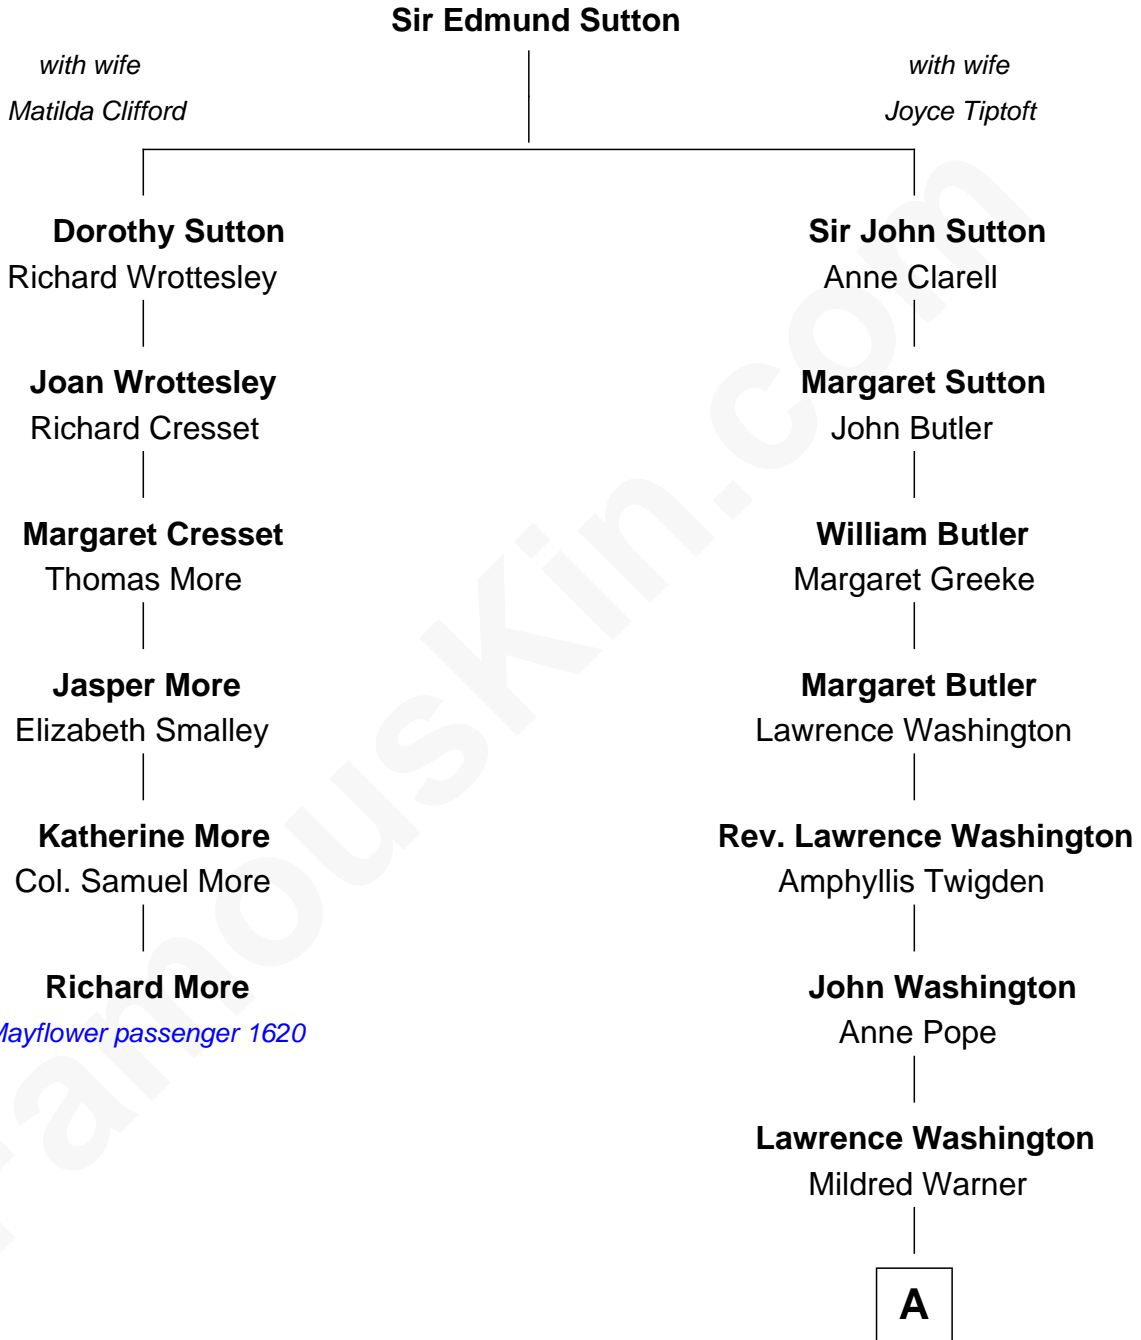

**MAYFLOWER**

# FamousKin.com Relationship Chart of **Richard More**

(c1614 - c1696) *Mayflower passenger 1620*

5th cousin 3 times removed of

**George Washington**  
*1st U.S. President*

FamousKin.com