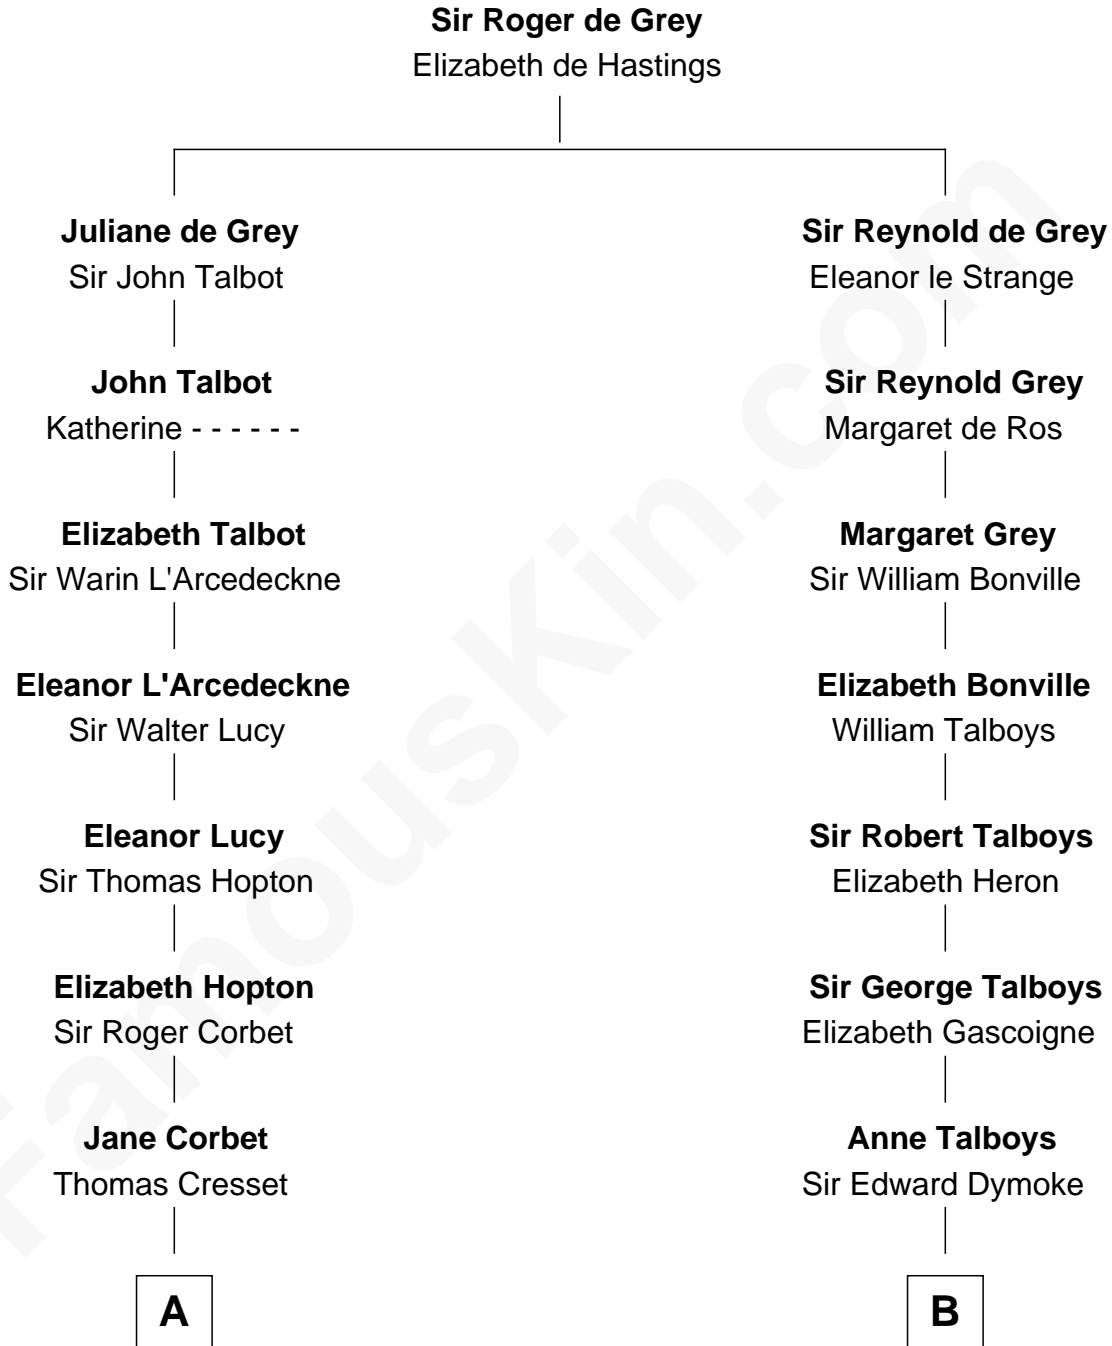

MAYFLOWER

FamousKin.com Relationship Chart of Richard More

(c1614 - c1696) *Mayflower passenger 1620*

11th cousin 2 times removed of

George Washington
1st U.S. President

A

Richard Cresset

Joan Wrottesley

Margaret Cresset

Thomas More

Jasper More

Elizabeth Smalley

Katherine More

Col. Samuel More

Richard More

Mayflower passenger 1620