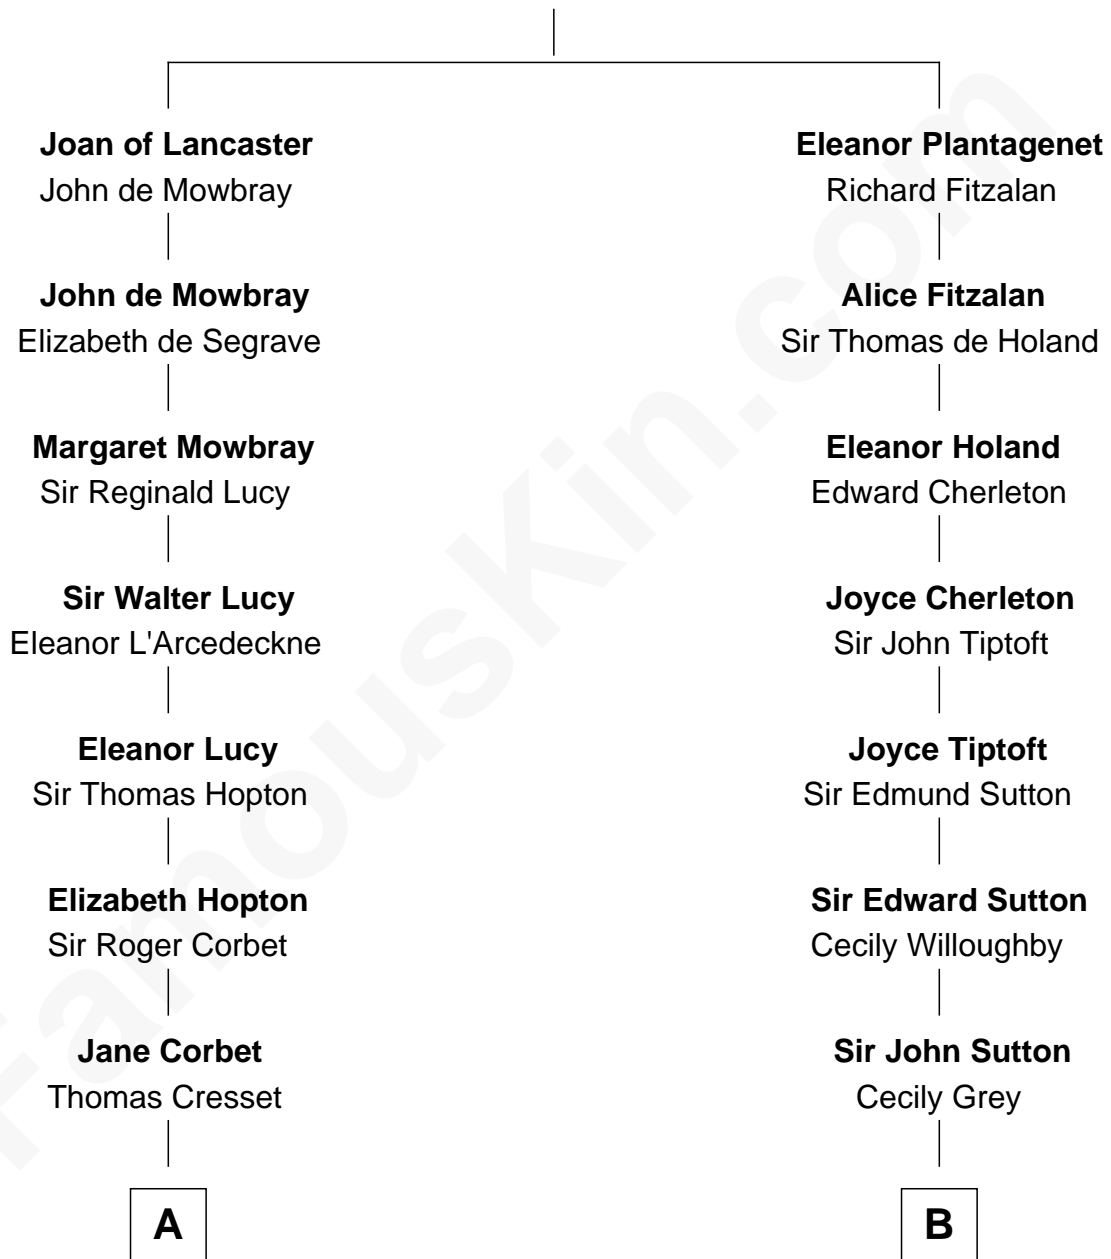

**MAYFLOWER**

# FamousKin.com Relationship Chart of

**Richard More**

(c1614 - c1696) Mayflower passenger 1620

11th cousin 3 times removed of

**John Langdon**

Signer of the U.S. Constitution

**Henry Plantagenet**

Maud de Chaworth

**A**

**Richard Cresset**

Joan Wrottesley

**Margaret Cresset**

Thomas More

**Jasper More**

Elizabeth Smalley

**Katherine More**