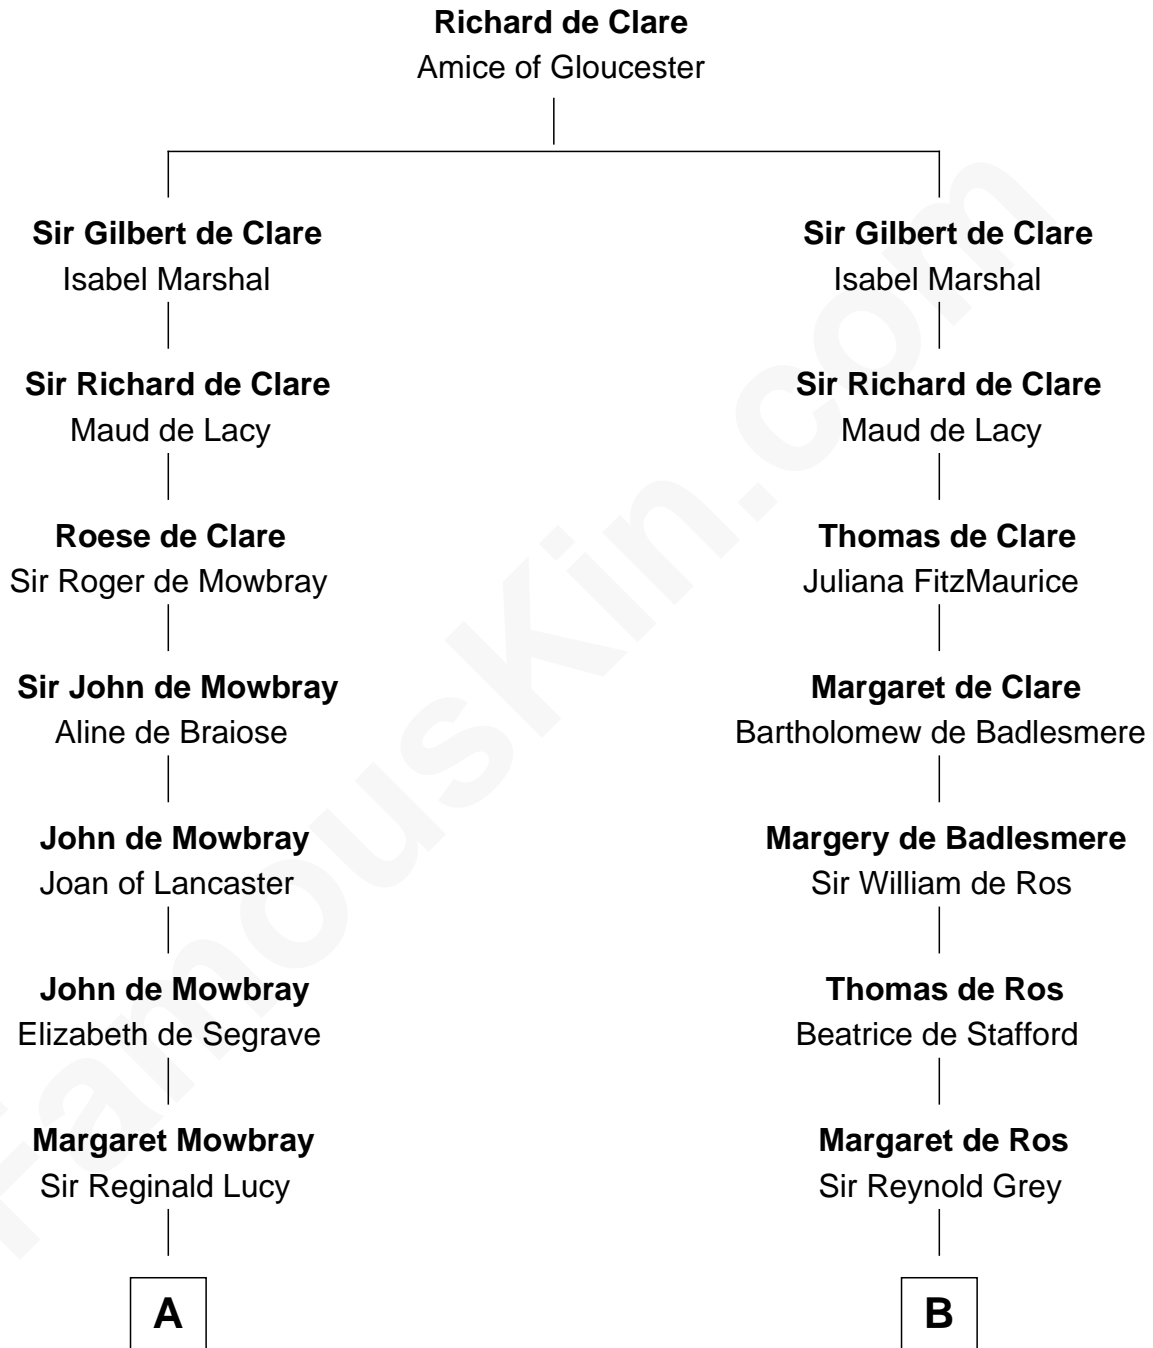

MAYFLOWER

FamousKin.com Relationship Chart of **Richard More**

(c1614 - c1696) *Mayflower passenger 1620*

15th cousin 4 times removed of

John Langdon

Signer of the U.S. Constitution

C

—
Josiah Hall
Mary Woodbury

—
Mary Hall
John Langdon

—
John Langdon
Signer of the U.S. Constitution

FamousKin.com