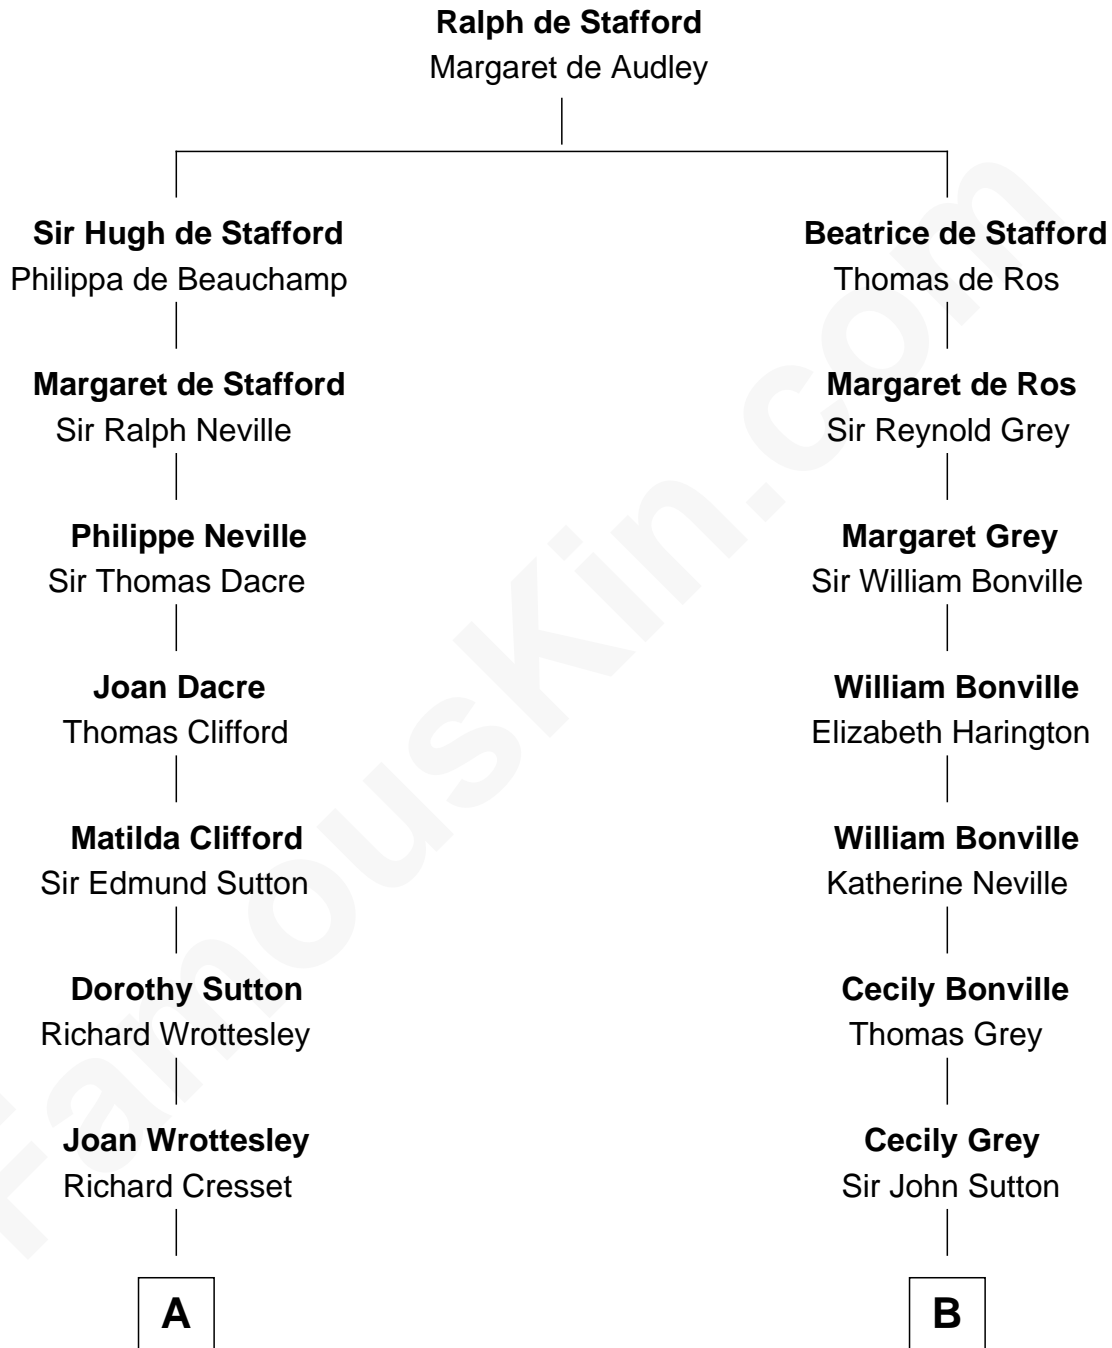

MAYFLOWER

FamousKin.com Relationship Chart of

Richard More

(c1614 - c1696) *Mayflower passenger 1620*

10th cousin 4 times removed of

John Langdon

Signer of the U.S. Constitution

A

Margaret Cresset

Thomas More

Jasper More

Elizabeth Smalley

Katherine More

Col. Samuel More

Richard More

Mayflower passenger 1620