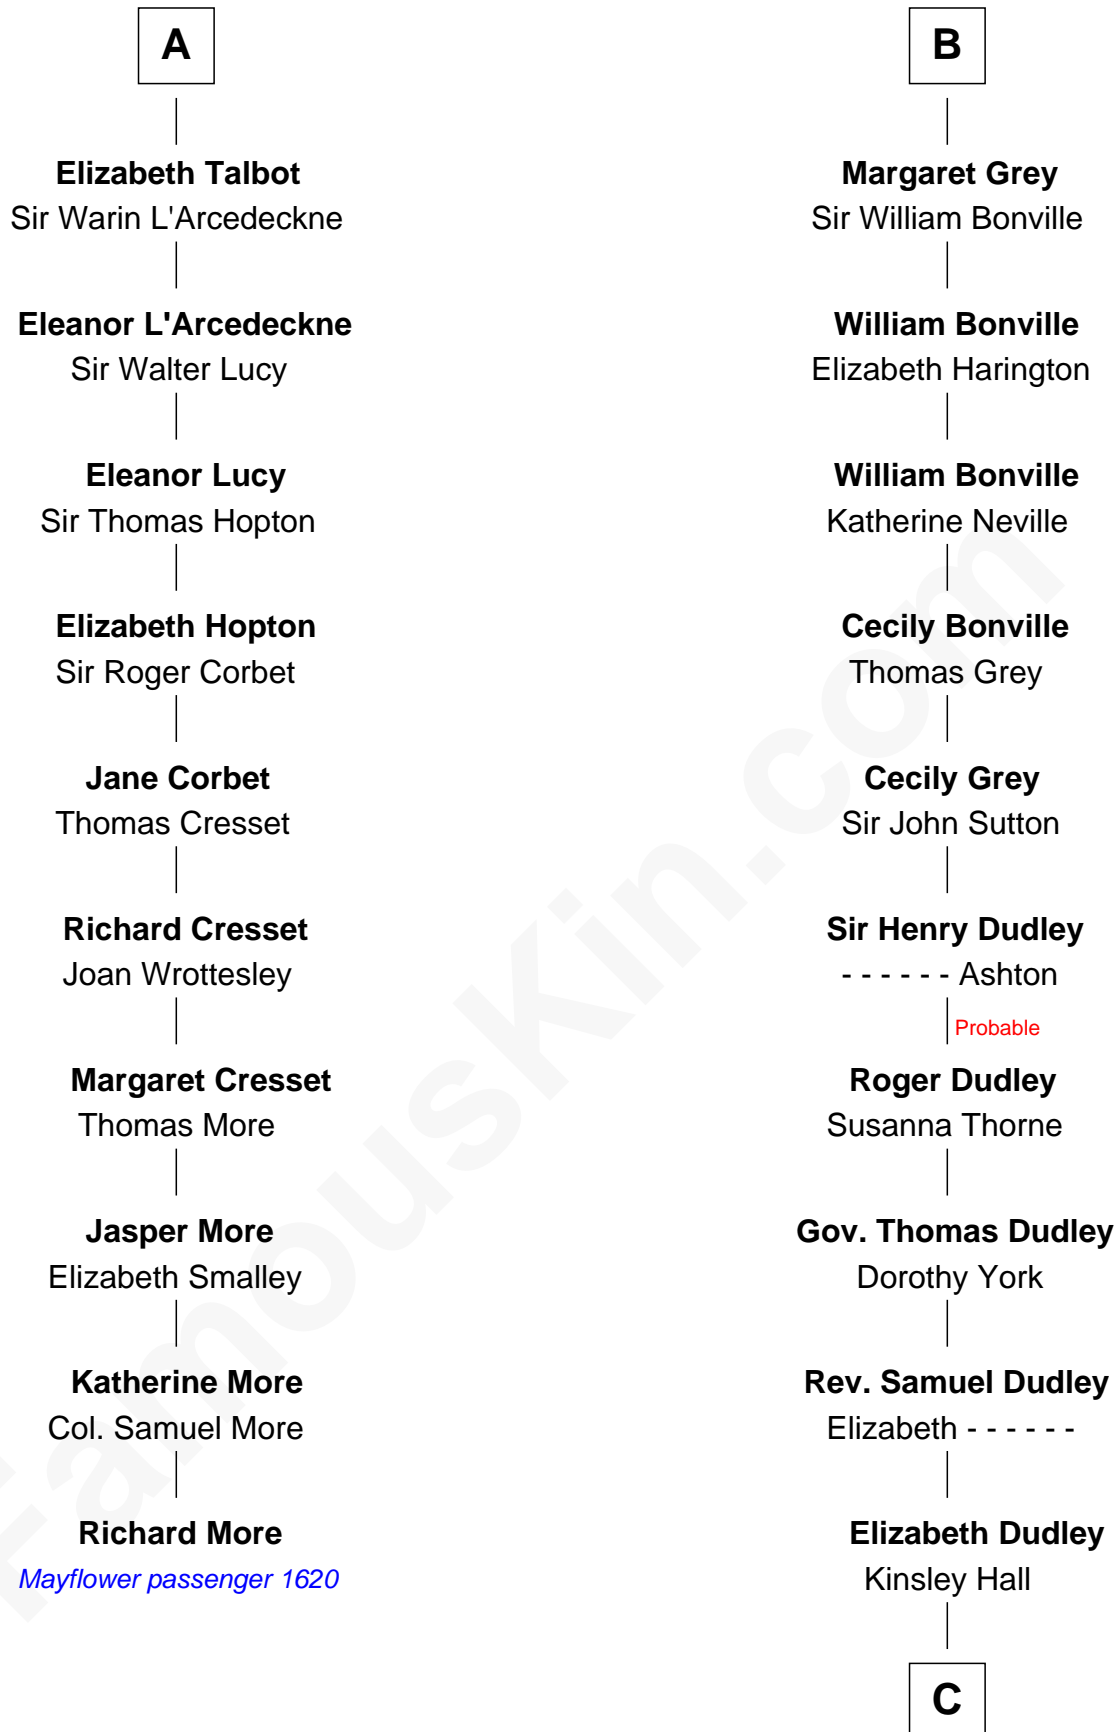

MAYFLOWER

FamousKin.com Relationship Chart of

Richard More

(c1614 - c1696) Mayflower passenger 1620

16th cousin 3 times removed of

John Langdon

Signer of the U.S. Constitution

Henry of Huntingdon

Ada de Warenne

David of Huntingdon

Maud of Chester

Ada of Huntingdon

Sir Henry de Hastings

Sir Henry de Hastings

Joan de Cantilupe

Sir John de Hastings

Elizabeth de Hastings

Sir Roger de Grey

Sir Reynold de Grey

Eleanor le Strange

Sir Reynold Grey

Margaret de Ros

B

C

—
Josiah Hall
Mary Woodbury

—
Mary Hall
John Langdon

—
John Langdon
Signer of the U.S. Constitution

FamousKin.com