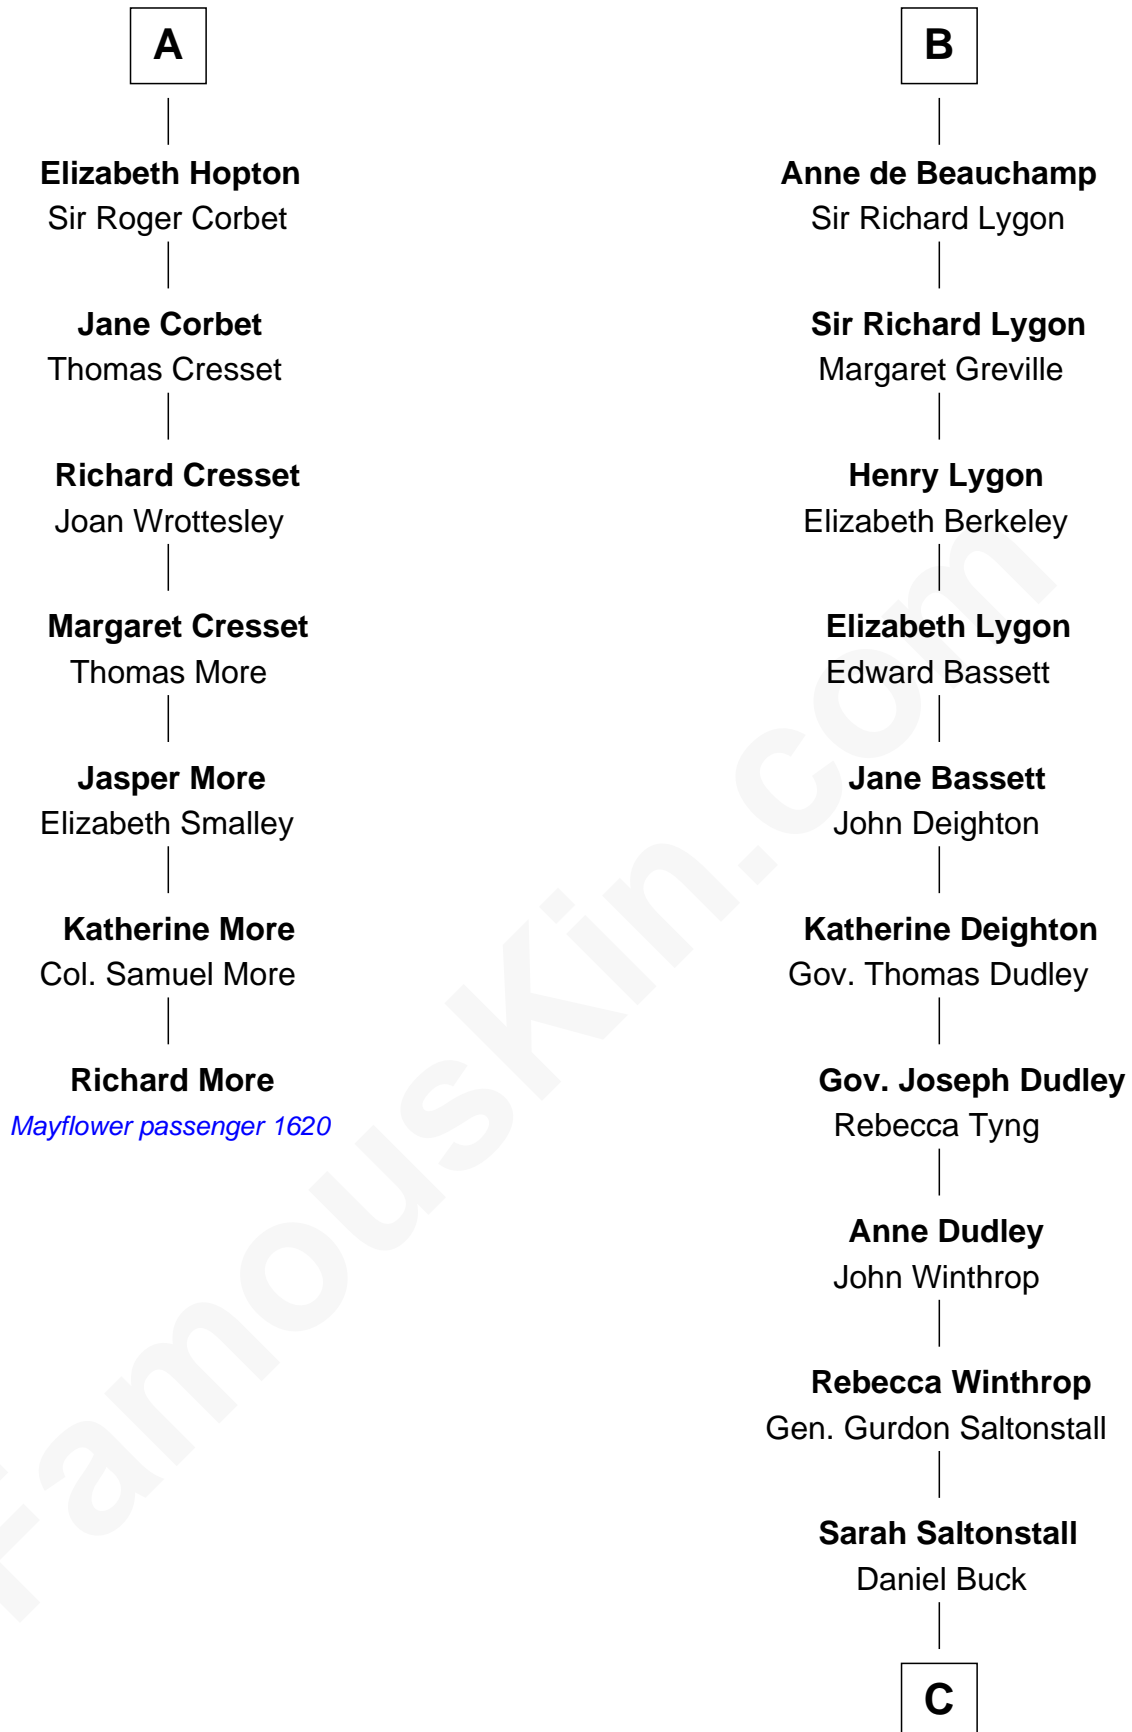

MAYFLOWER

FamousKin.com Relationship Chart of **Richard More**

(c1614 - c1696) *Mayflower* passenger 1620

13th cousin 8 times removed of

Louis Auchincloss
Author

John de Botetourte
Maud FitzThomas

Probable

Maud Botetourt
Reynold Grey

Sir Henry de Grey
Elizabeth Talbot

Richard Grey
Blanche de la Vache

Alice Grey
Sir William Burley

Elizabeth Burley
Sir John Hopton

Sir Walter Hopton
Joan Mortimer

Sir Thomas Hopton
Eleanor Lucy

A

Ada de Botetourte

Elizabeth Burdet

Sir Humphrey Stafford

Eleanor Aylesbury

Elizabeth Stafford

Sir Richard de Beauchamp

B

C

—
Gurdon Buck

Susannah Mainwaring

—
Elizabeth Buck

John Auchincloss

—
John Winthrop Auchincloss

Joanna Hone Russell

—
Joseph Howland Auchincloss

Priscilla Dixon Stanton

—
Louis Auchincloss