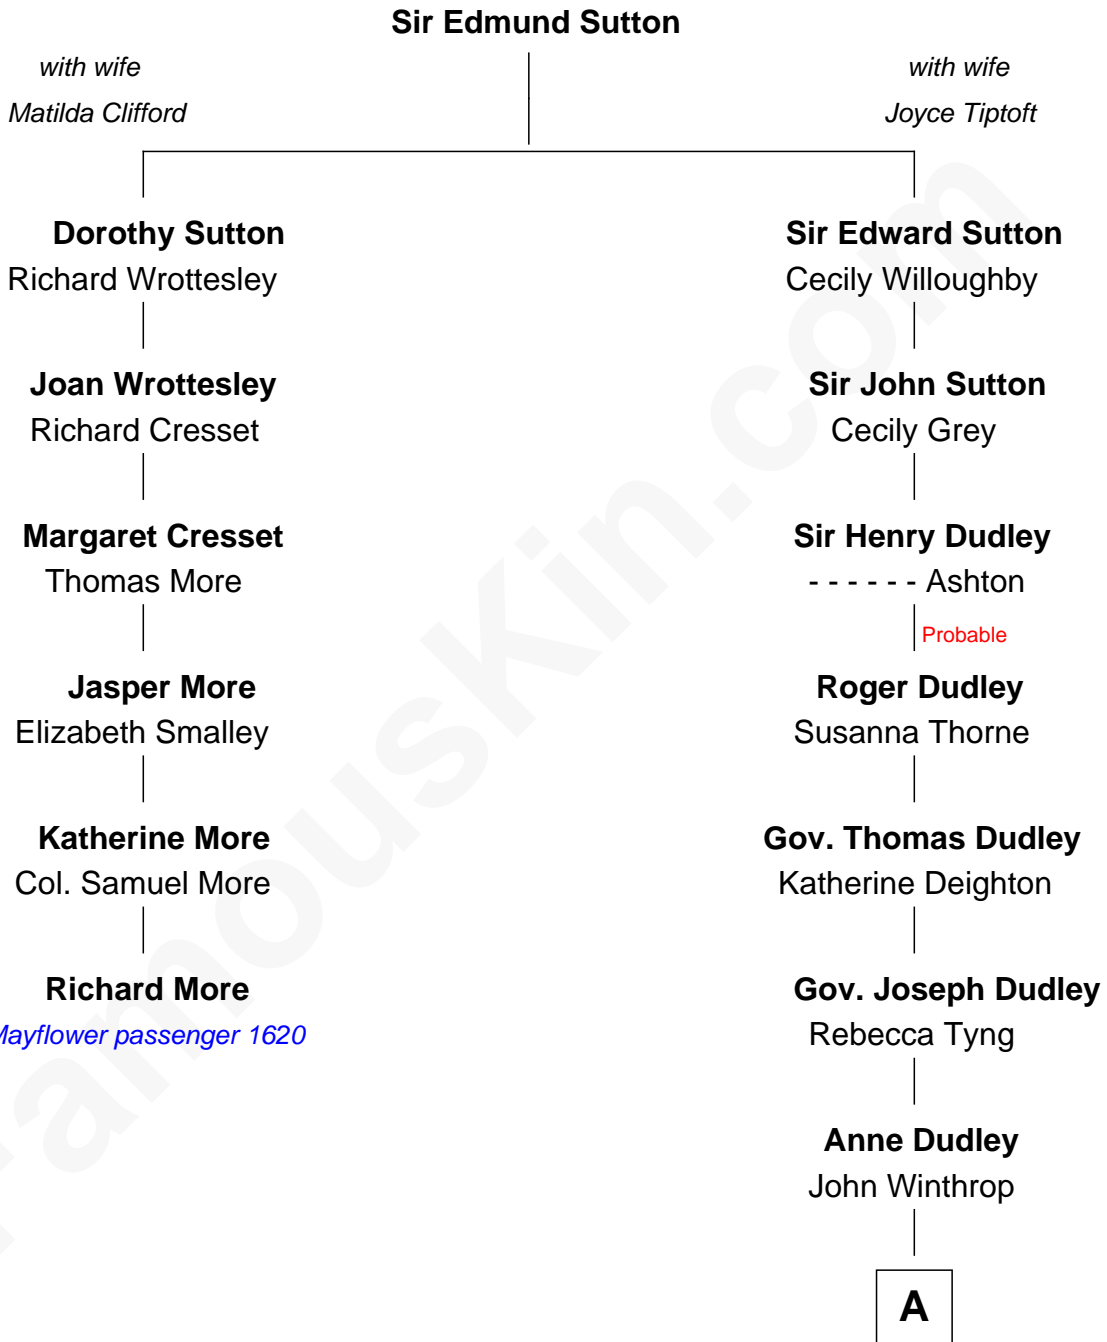

MAYFLOWER

FamousKin.com Relationship Chart of **Richard More**

(c1614 - c1696) *Mayflower passenger 1620*

5th cousin 8 times removed of

Louis Auchincloss

Author

A

Rebecca Winthrop
Gen. Gurdon Saltonstall

Sarah Saltonstall
Daniel Buck

Gurdon Buck
Susannah Mainwaring

Elizabeth Buck
John Auchincloss

John Winthrop Auchincloss
Joanna Hone Russell

Joseph Howland Auchincloss
Priscilla Dixon Stanton

Louis Auchincloss
Author