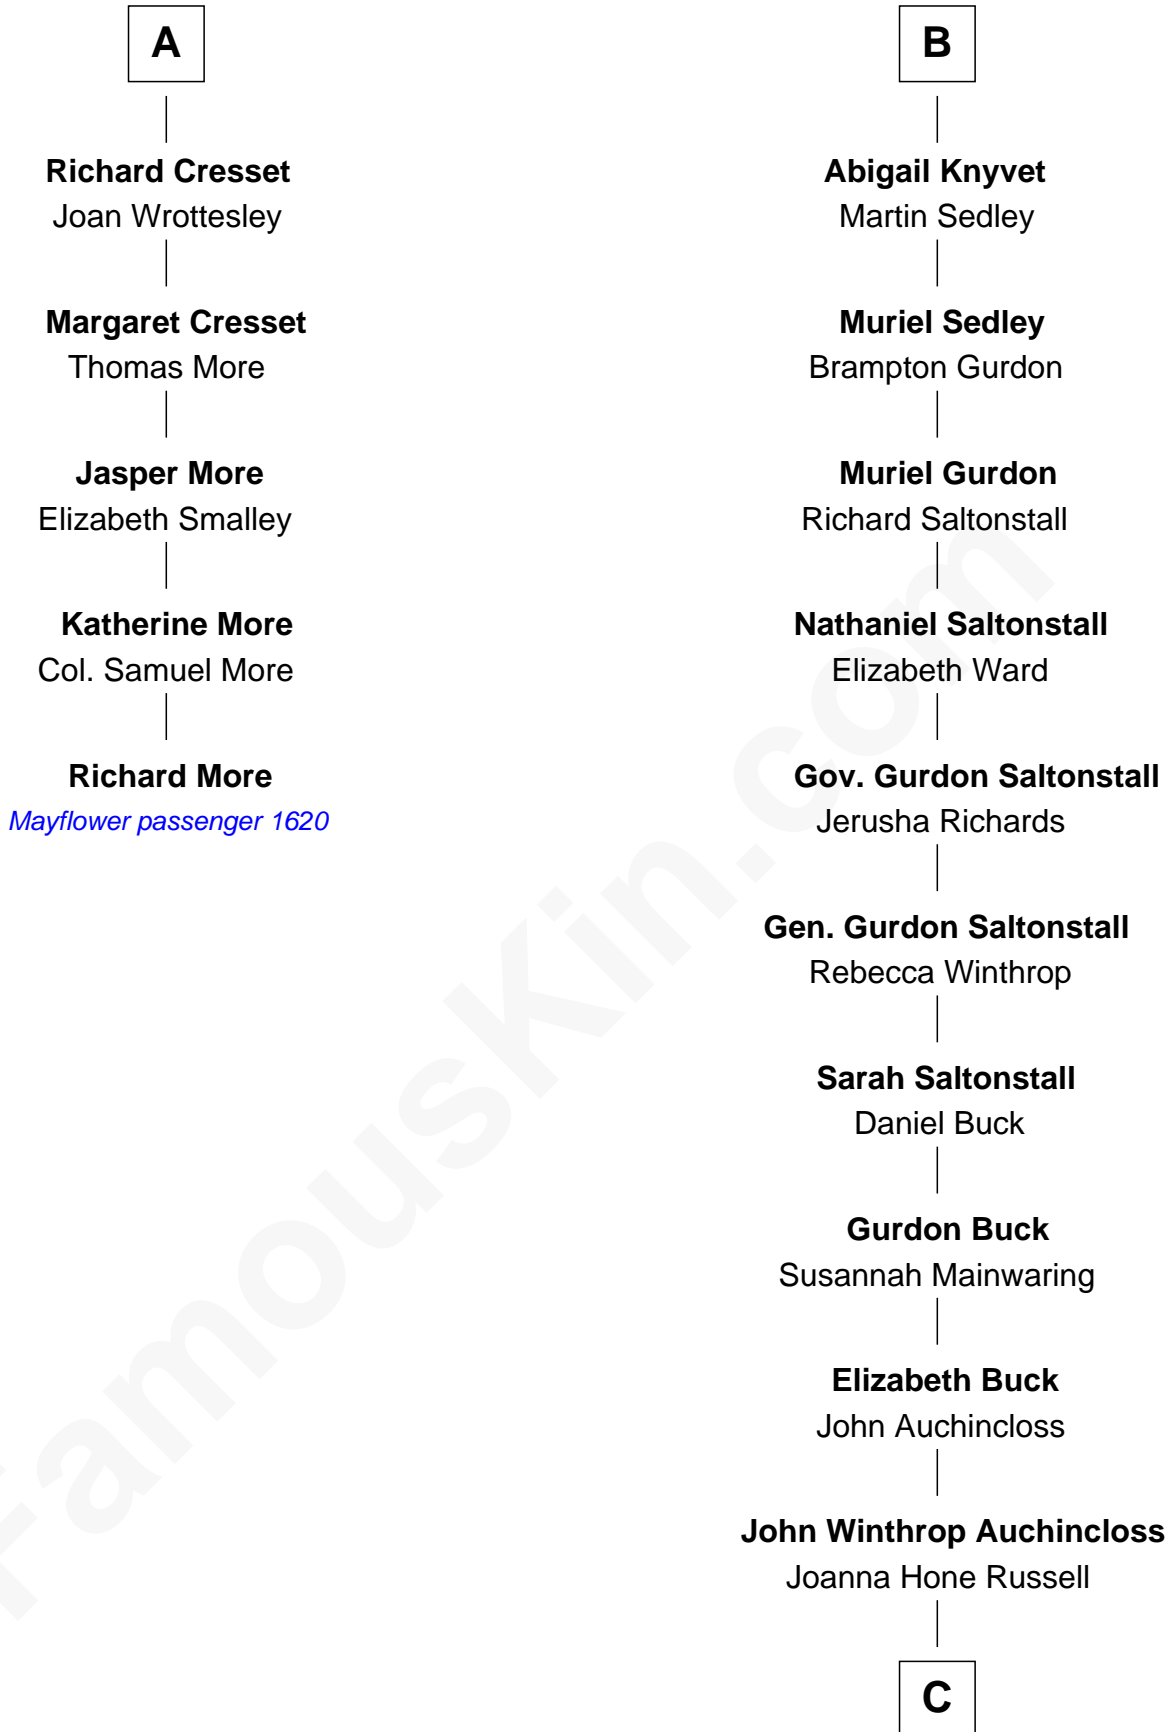

**MAYFLOWER**

# FamousKin.com Relationship Chart of

**Richard More**

(c1614 - c1696) *Mayflower passenger 1620*

11th cousin 7 times removed of

**Louis Auchincloss**

*Author*

**C**

|  
**Joseph Howland Auchincloss**

Priscilla Dixon Stanton

|  
**Louis Auchincloss**

*Author*

FamousKin.com