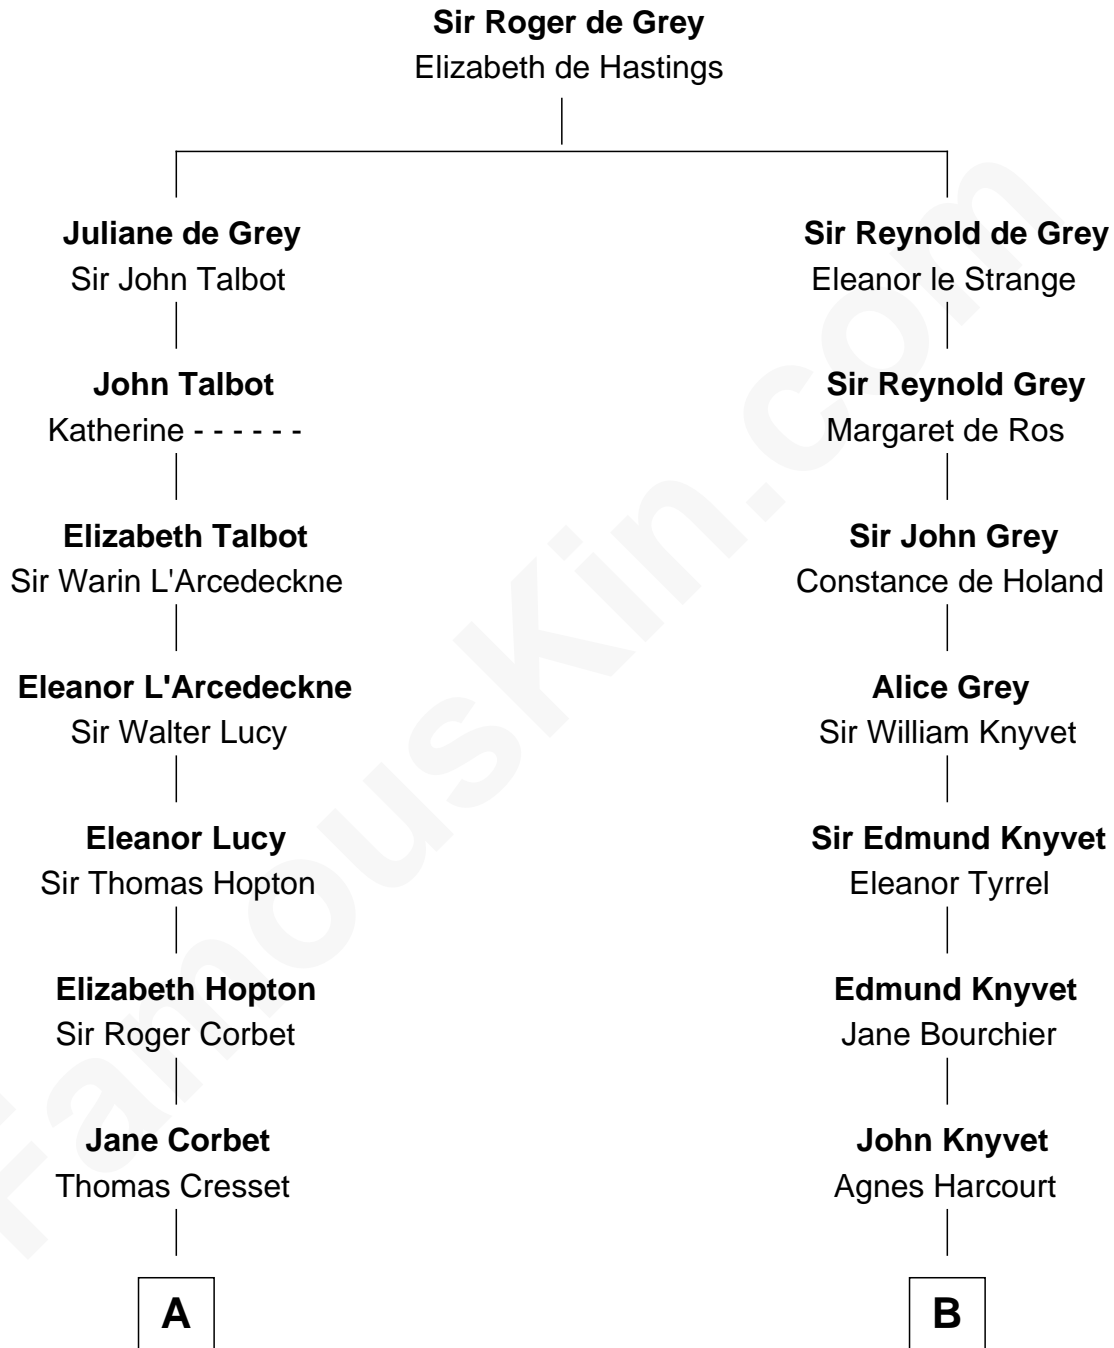

**MAYFLOWER**

# FamousKin.com Relationship Chart of

**Richard More**

(c1614 - c1696) *Mayflower passenger 1620*

11th cousin 7 times removed of

**Louis Auchincloss**

*Author*

**C**

|  
**Joseph Howland Auchincloss**

Priscilla Dixon Stanton

|  
**Louis Auchincloss**

*Author*

FamousKin.com