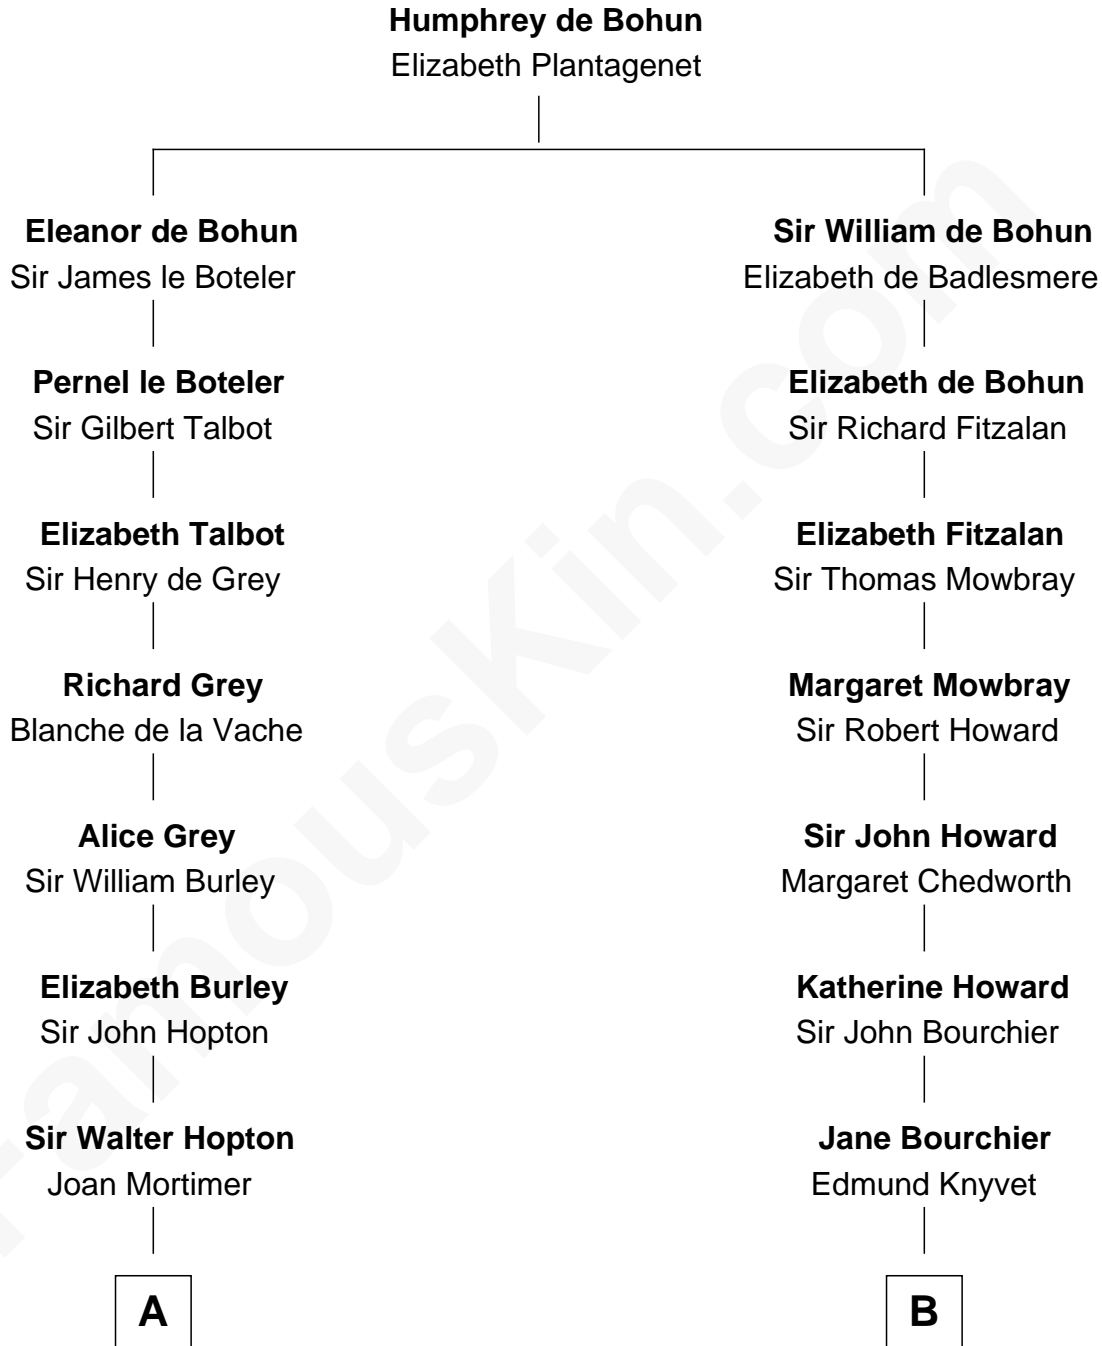

MAYFLOWER

FamousKin.com Relationship Chart of **Richard More**

(c1614 - c1696) *Mayflower* passenger 1620

14th cousin 5 times removed of

Louis Auchincloss
Author

C

John Winthrop Auchincloss

Joanna Hone Russell

Joseph Howland Auchincloss

Priscilla Dixon Stanton

Louis Auchincloss

Author

FamousKin.com