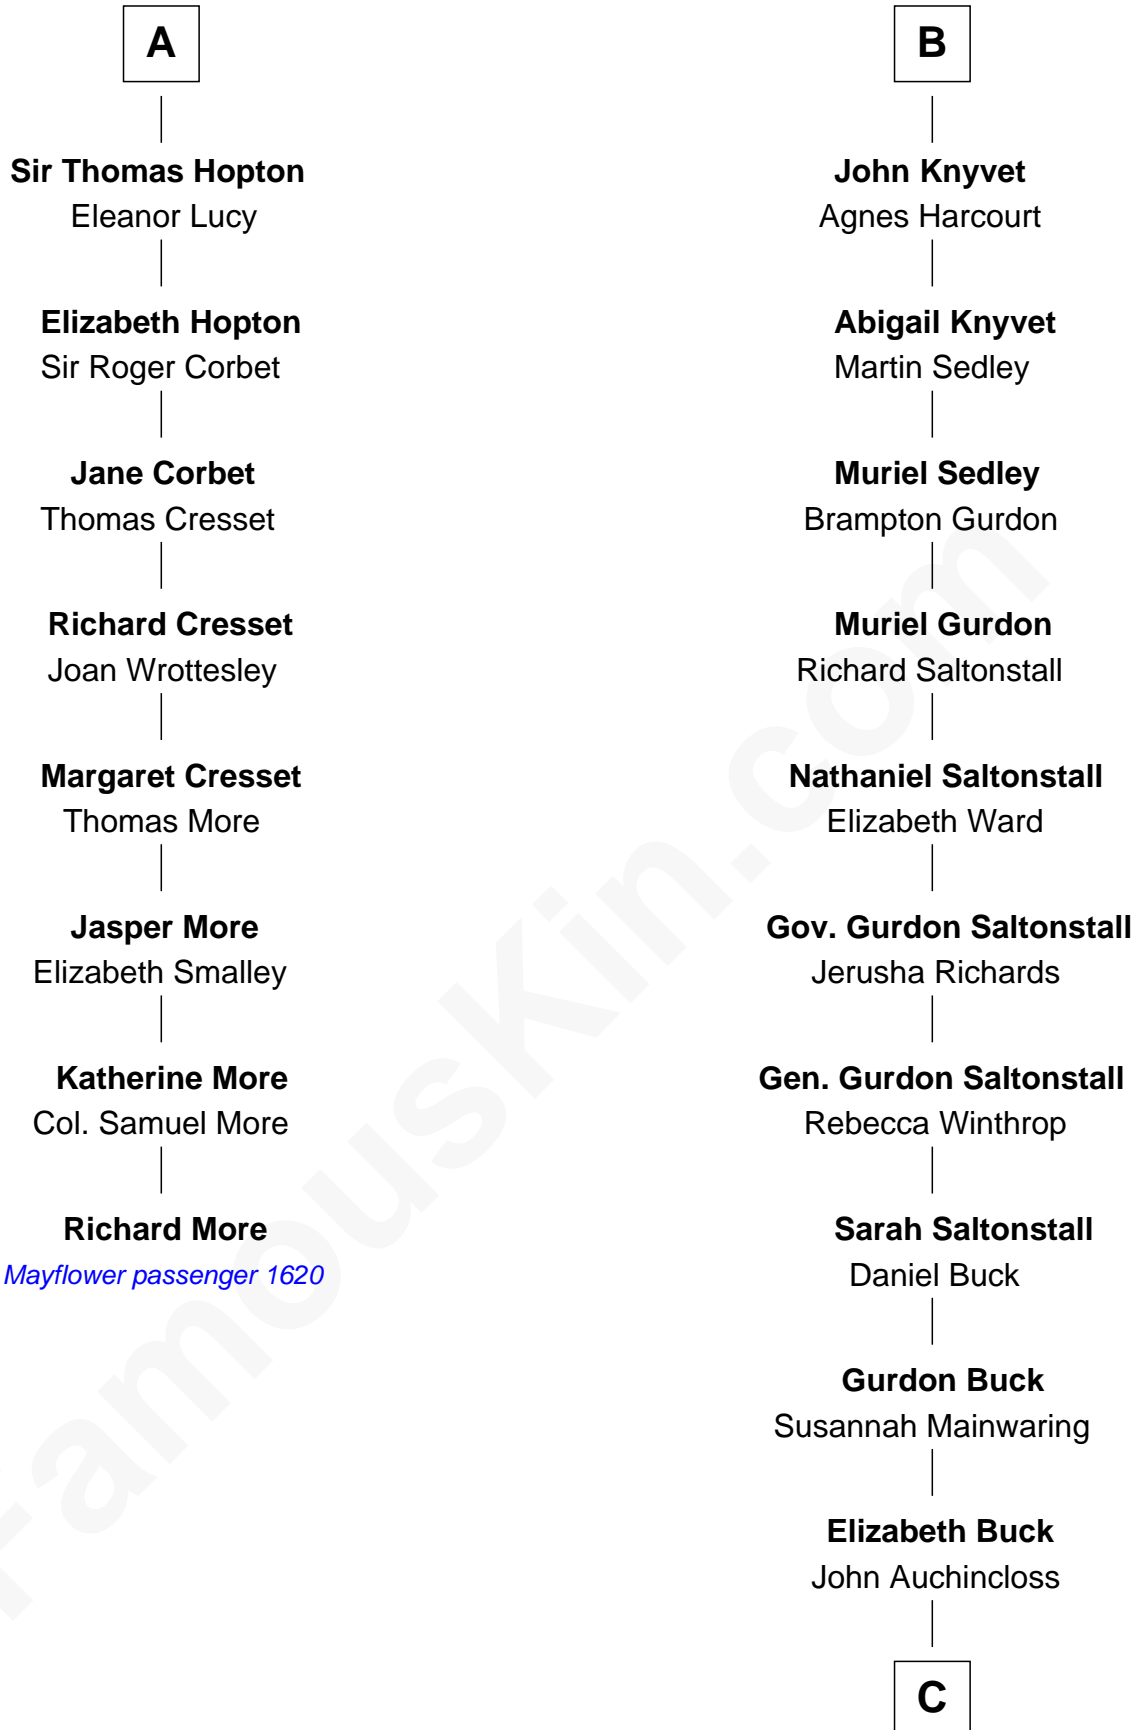

MAYFLOWER

FamousKin.com Relationship Chart of **Richard More**

(c1614 - c1696) *Mayflower* passenger 1620

14th cousin 5 times removed of

Louis Auchincloss
Author

C

John Winthrop Auchincloss

Joanna Hone Russell

Joseph Howland Auchincloss

Priscilla Dixon Stanton

Louis Auchincloss

Author

FamousKin.com