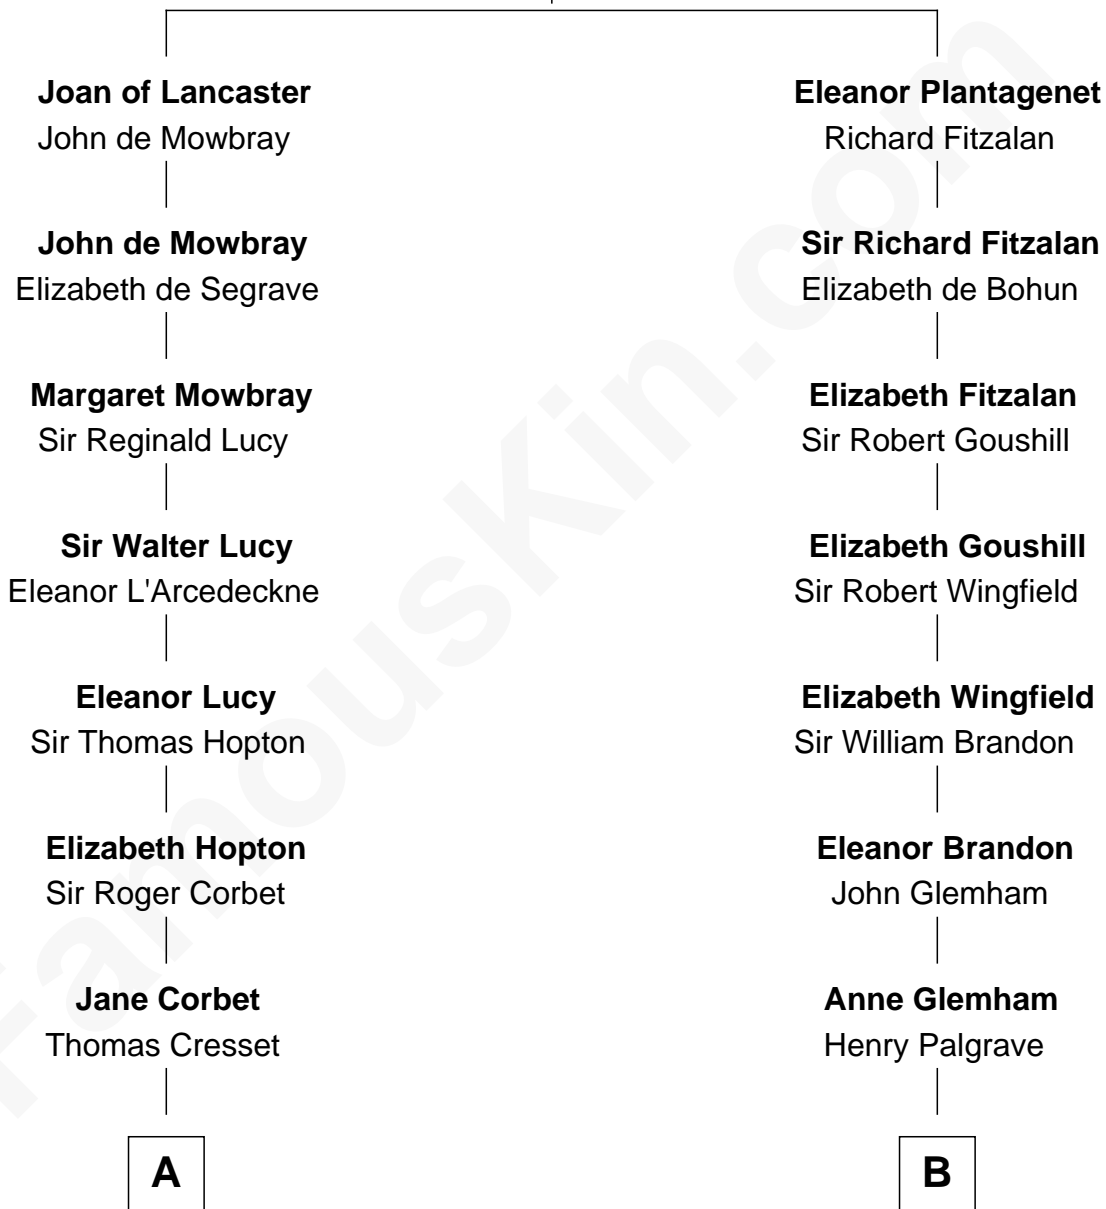

MAYFLOWER

FamousKin.com Relationship Chart of

Richard More

(c1614 - c1696) Mayflower passenger 1620

11th cousin 7 times removed of

Hetty Green

"The Witch of Wall Street"

Henry Plantagenet
Maud de Chaworth

C

Abby Slocum Howland

Edward Mott Robinson

Hetty Green

"The Witch of Wall Street"

FamousKin.com