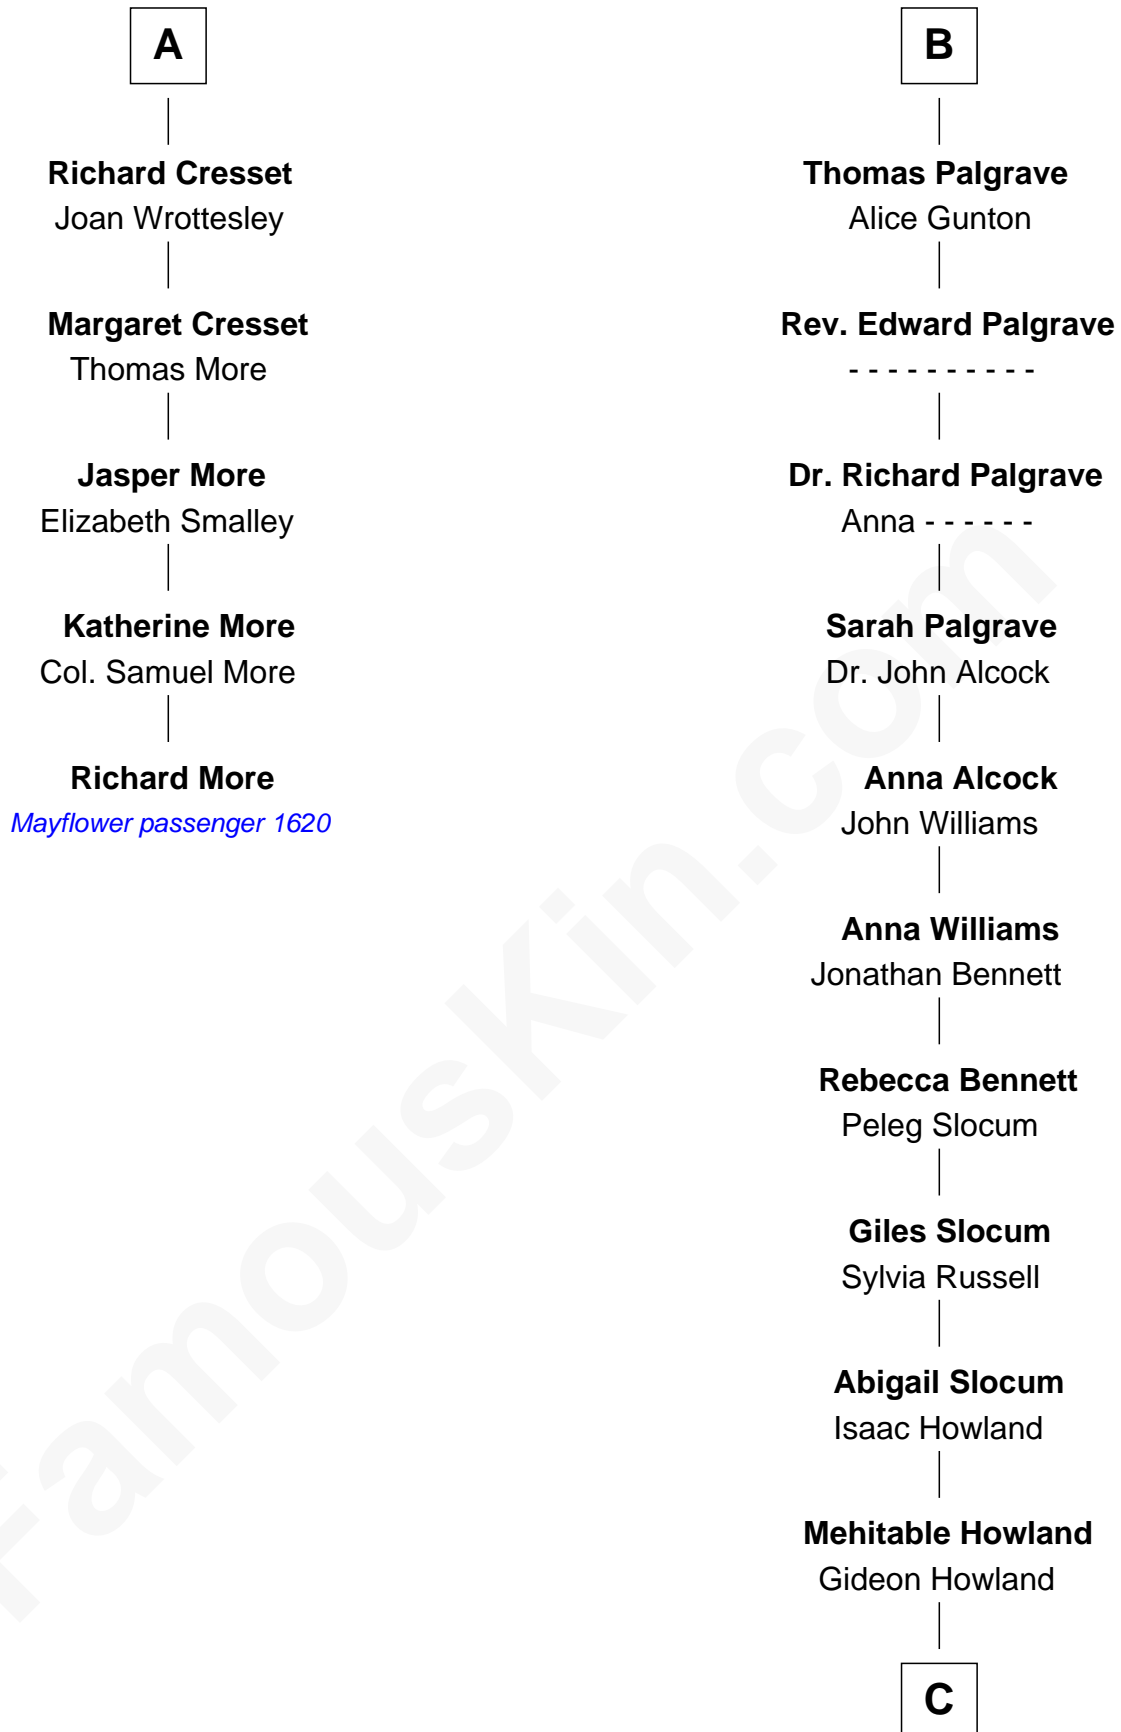

MAYFLOWER

FamousKin.com Relationship Chart of

Richard More

(c1614 - c1696) Mayflower passenger 1620

11th cousin 7 times removed of

Hetty Green

"The Witch of Wall Street"

Henry Plantagenet
Maud de Chaworth

C

Abby Slocum Howland

Edward Mott Robinson

Hetty Green

"The Witch of Wall Street"

FamousKin.com