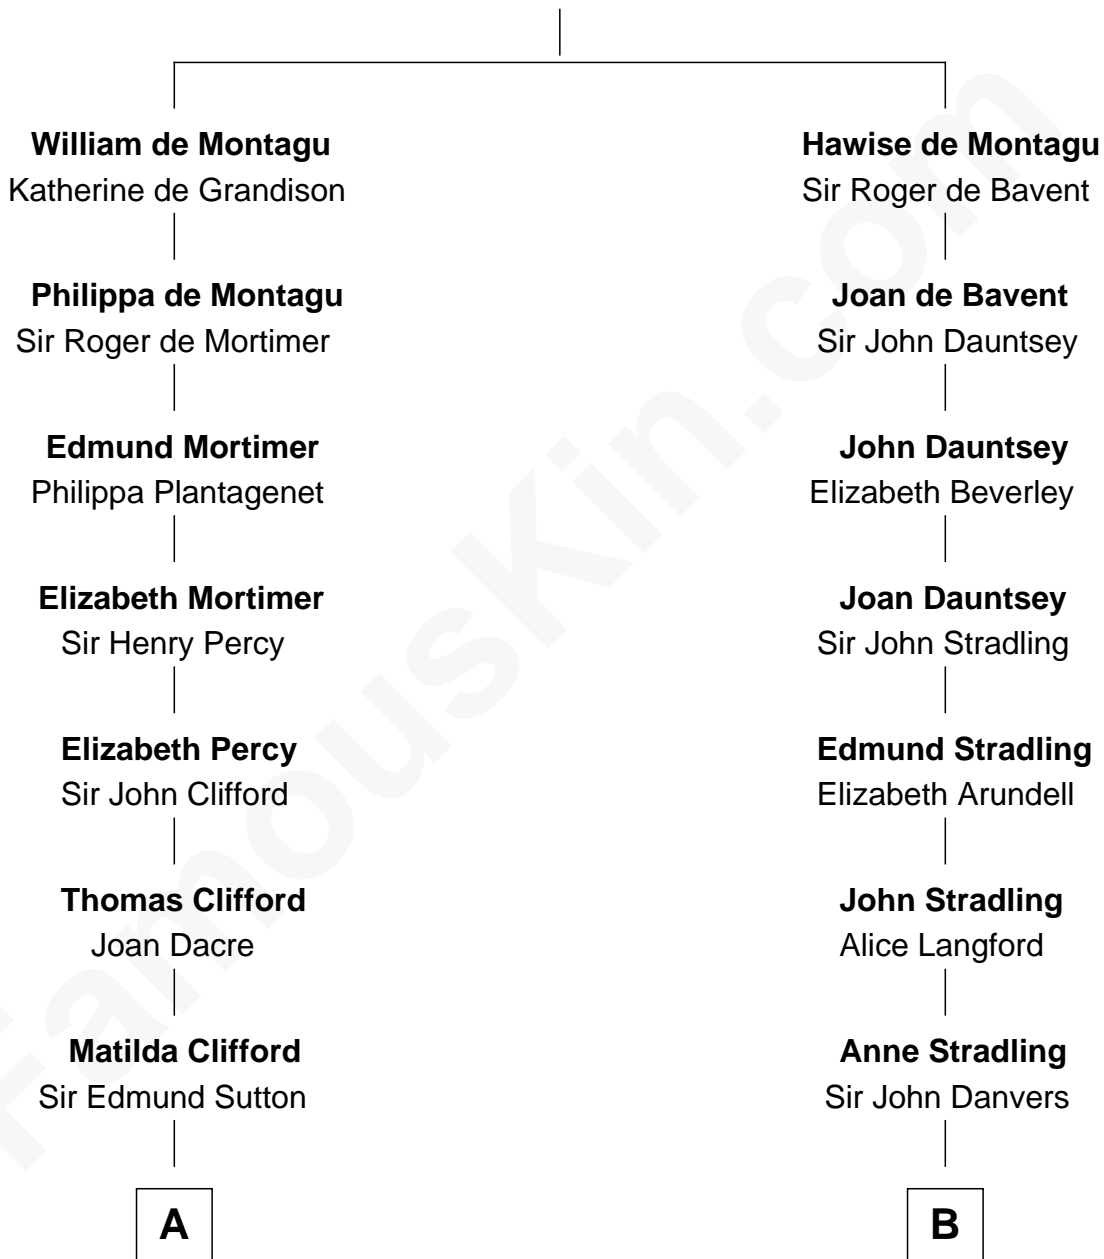

MAYFLOWER

FamousKin.com Relationship Chart of

Richard More

(c1614 - c1696) Mayflower passenger 1620

12th cousin 6 times removed of

Hetty Green

"The Witch of Wall Street"

Sir William de Montagu

Elizabeth de Montfort

A

Dorothy Sutton
Richard Wrottesley

Joan Wrottesley
Richard Cresset

Margaret Cresset
Thomas More

Jasper More
Elizabeth Smalley

Katherine More
Col. Samuel More

Richard More
Mayflower passenger 1620