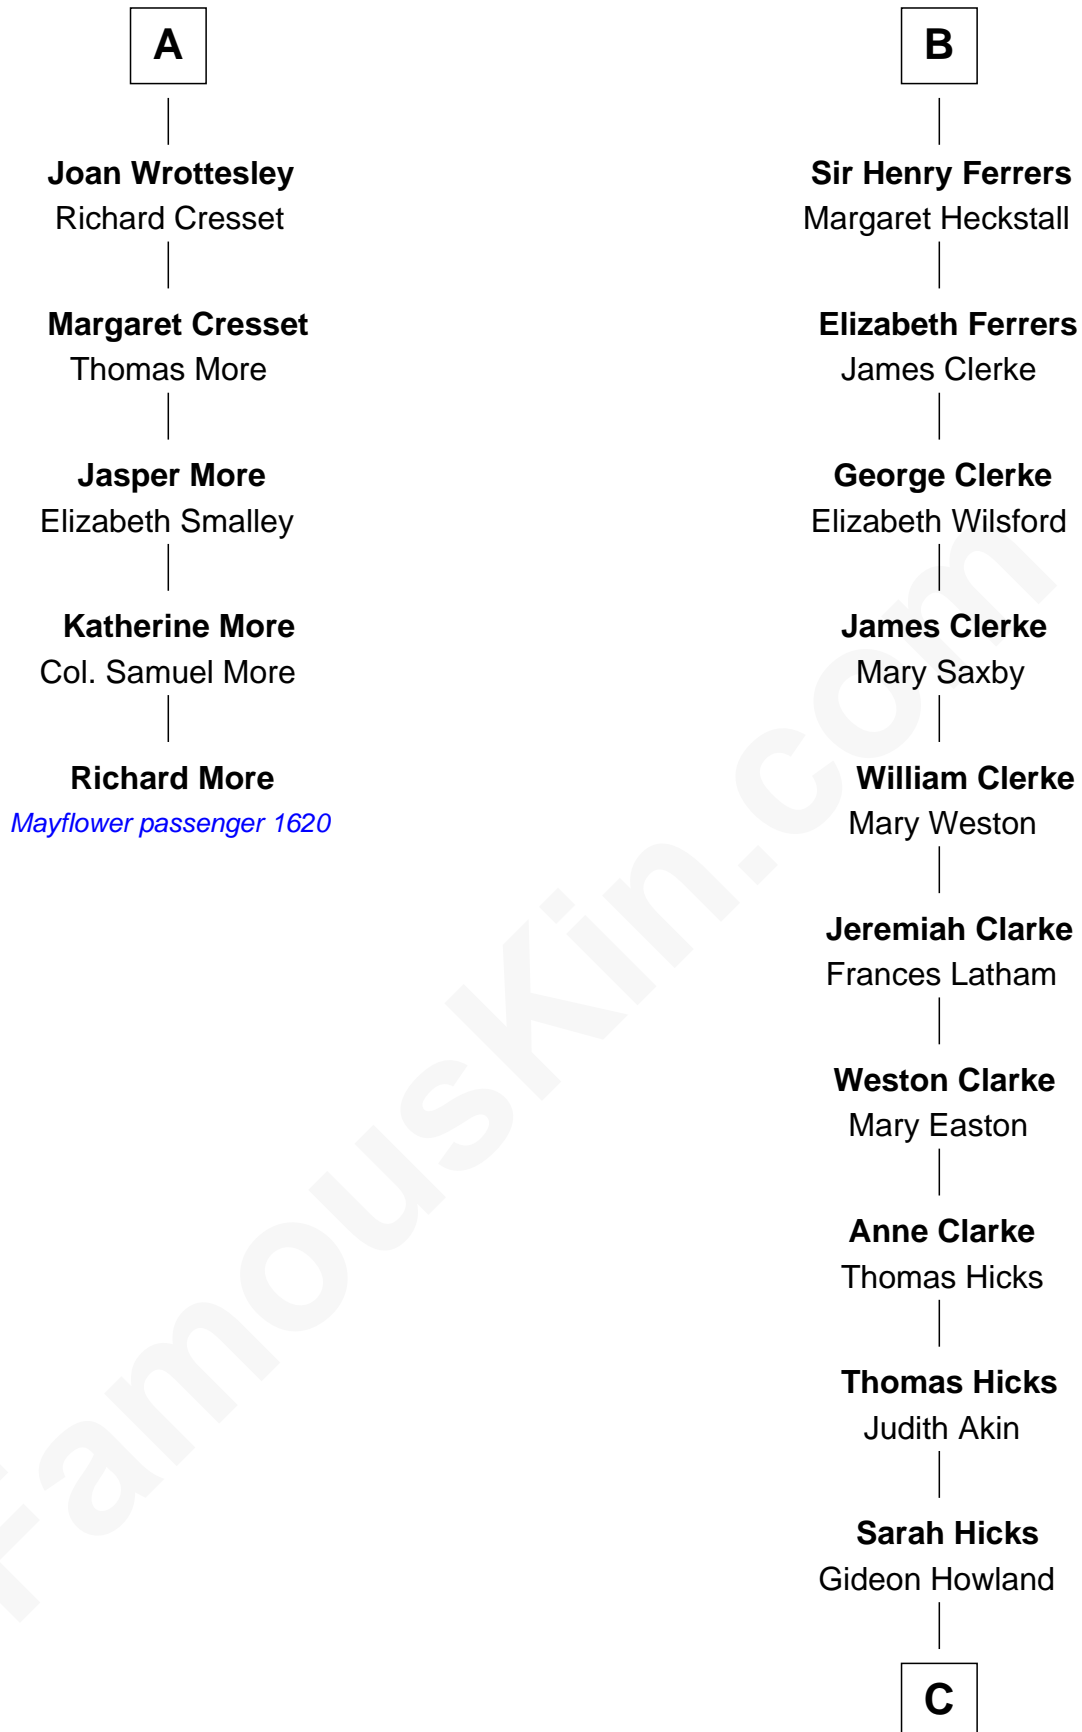

MAYFLOWER

FamousKin.com Relationship Chart of **Richard More**

(c1614 - c1696) *Mayflower* passenger 1620

11th cousin 8 times removed of

Hetty Green

"The Witch of Wall Street"

Sir William de Ferrers

Margaret de Quincy

C

Gideon Howland
Mehitable Howland

Abby Slocum Howland
Edward Mott Robinson

Hetty Green
"The Witch of Wall Street"

FamousKin.com