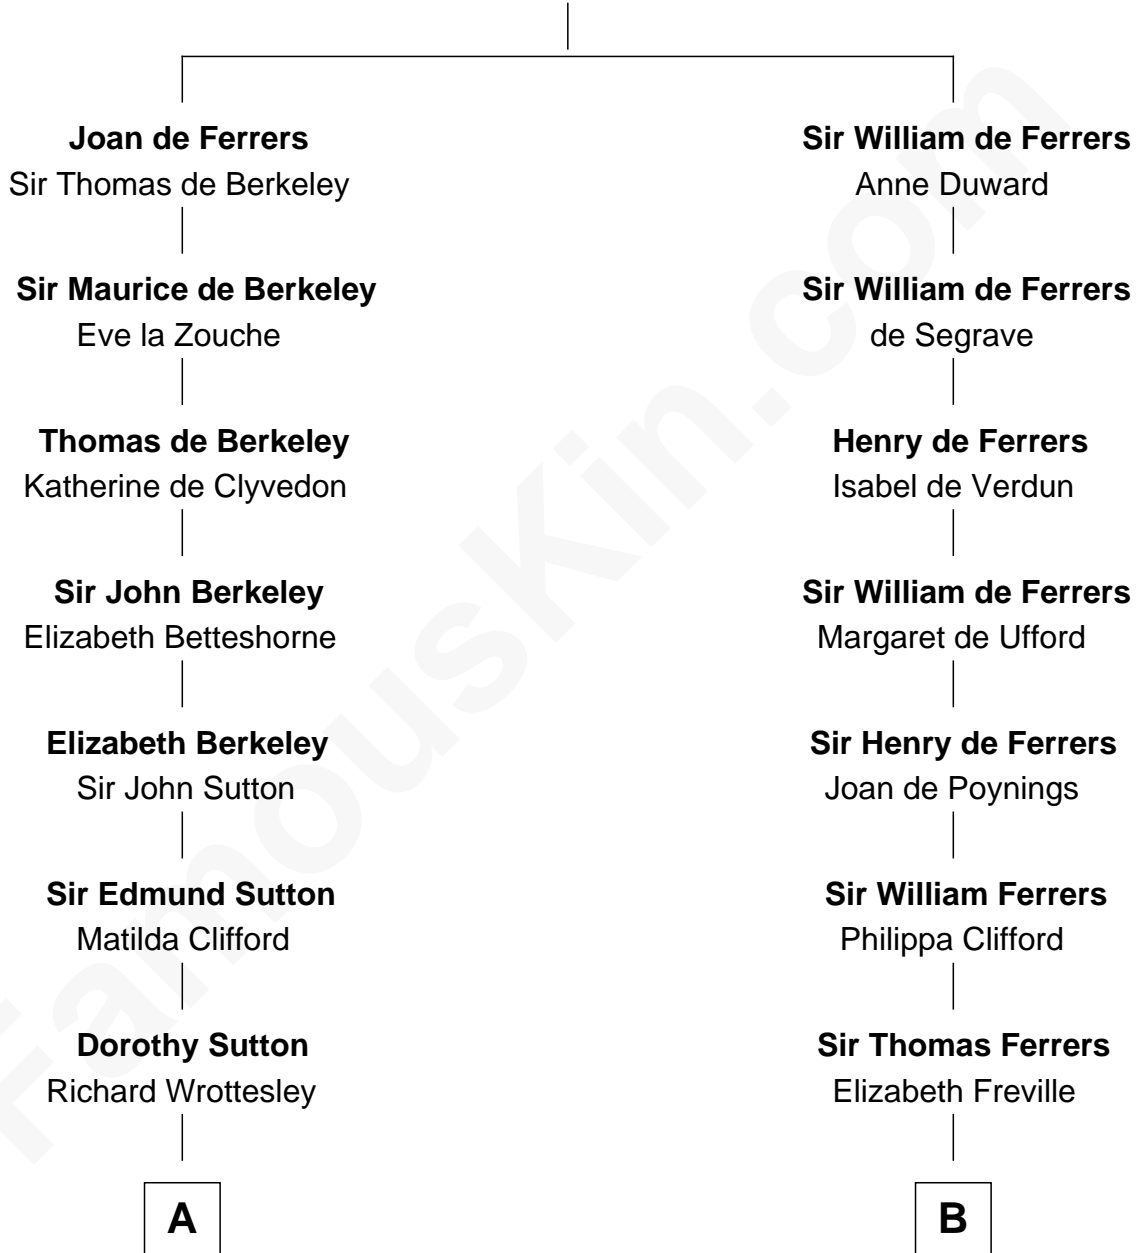

MAYFLOWER

FamousKin.com Relationship Chart of **Richard More**

(c1614 - c1696) *Mayflower* passenger 1620

11th cousin 8 times removed of

Hetty Green

"The Witch of Wall Street"

Sir William de Ferrers

Margaret de Quincy

C

Gideon Howland
Mehitable Howland

Abby Slocum Howland
Edward Mott Robinson

Hetty Green
"The Witch of Wall Street"

FamousKin.com