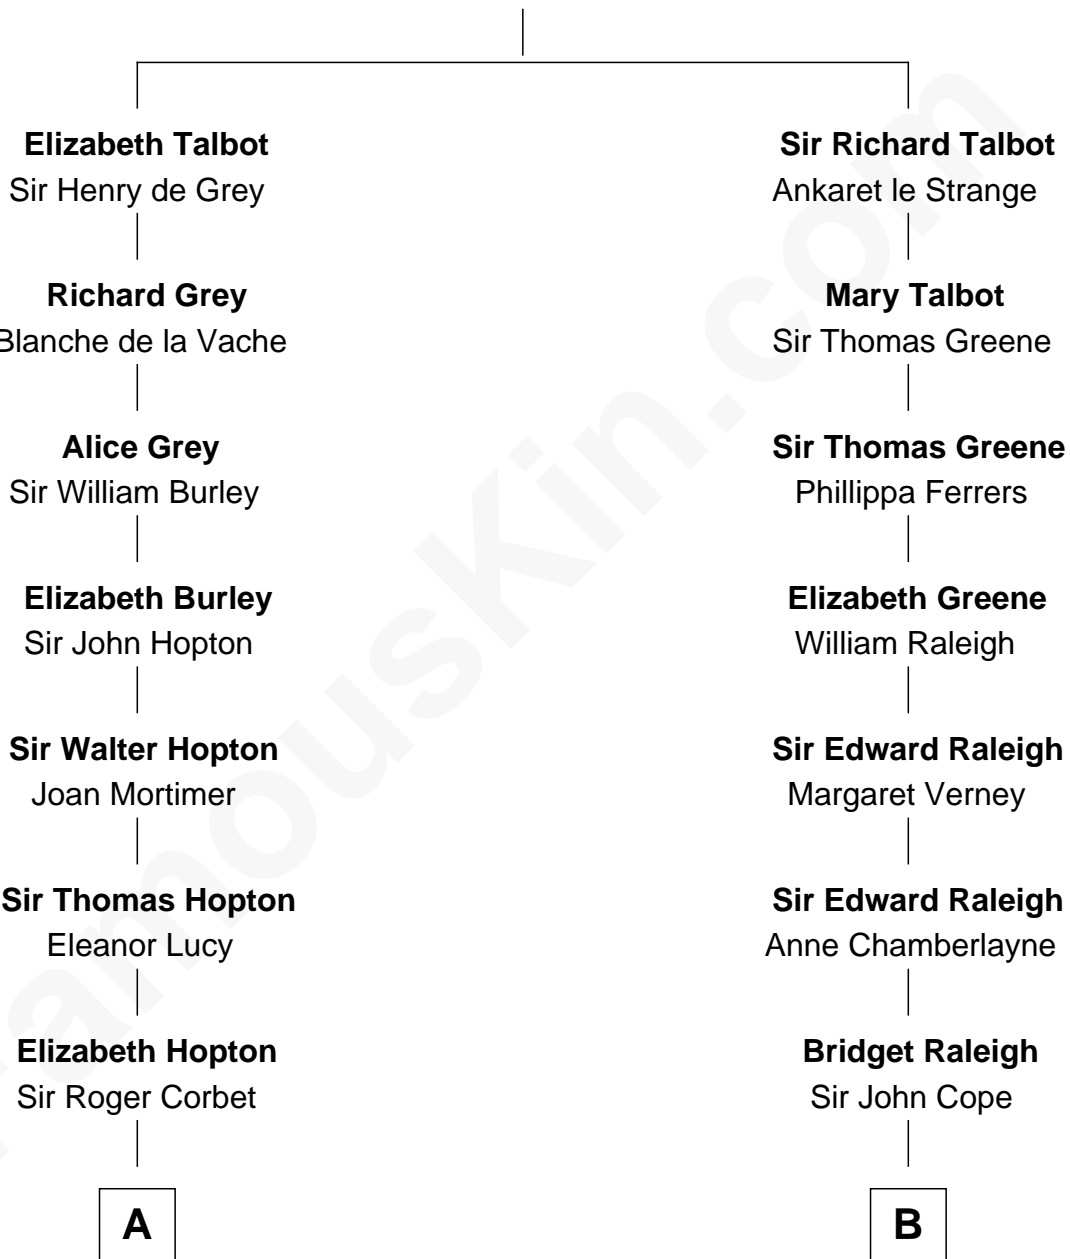

MAYFLOWER

FamousKin.com Relationship Chart of

Richard More

(c1614 - c1696) *Mayflower* passenger 1620

12th cousin 5 times removed of

Hetty Green

"The Witch of Wall Street"

Sir Gilbert Talbot

Pernel le Boteler

A

Jane Corbet
Thomas Cresset

Richard Cresset
Joan Wrottesley

Margaret Cresset
Thomas More

Jasper More
Elizabeth Smalley

Katherine More
Col. Samuel More

Richard More
Mayflower passenger 1620