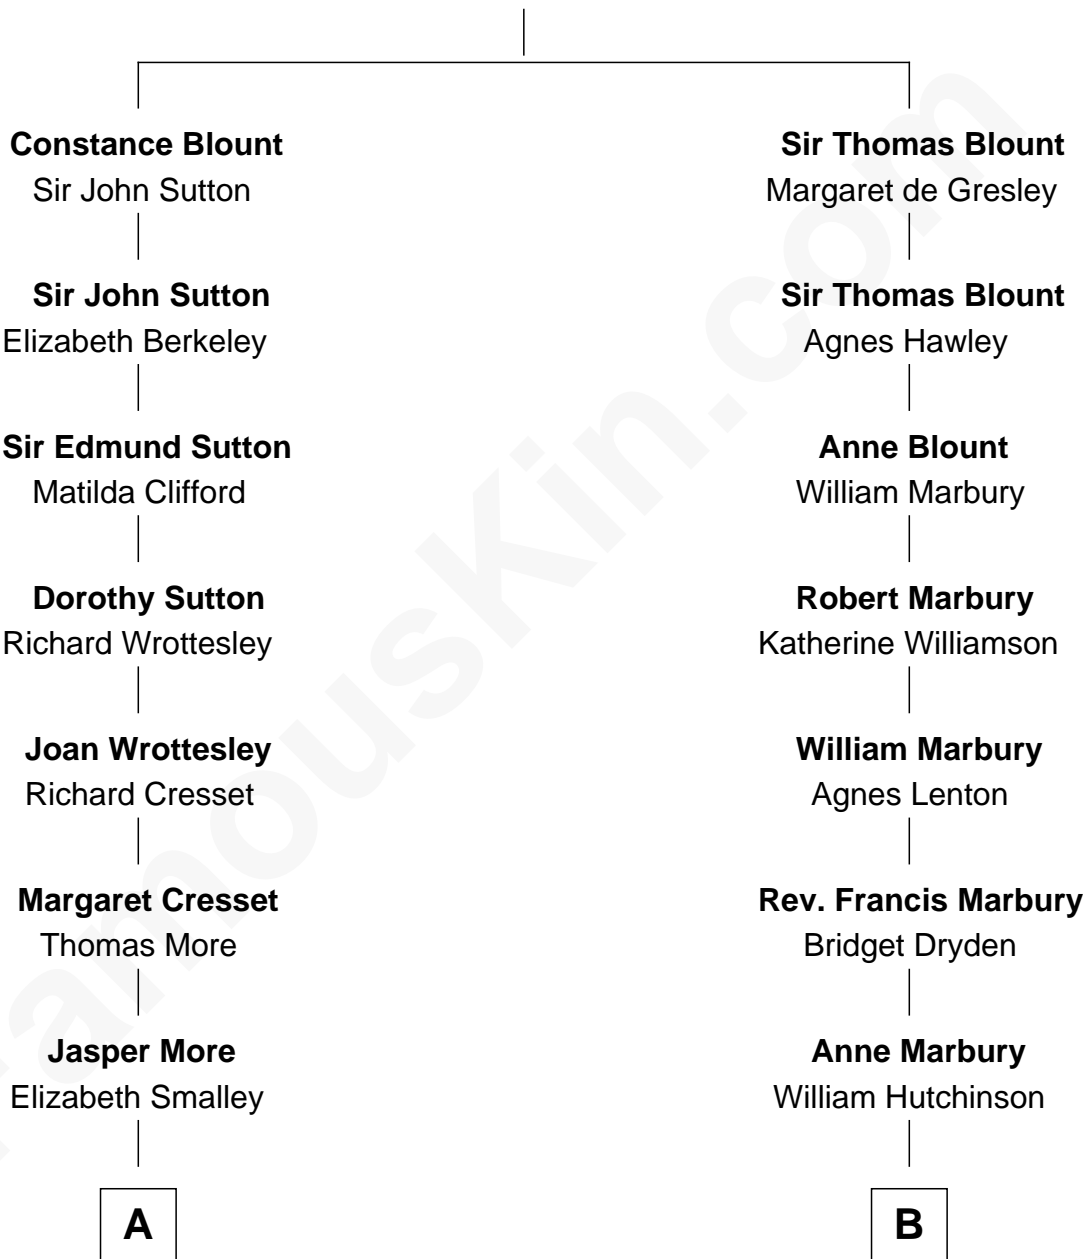

MAYFLOWER

FamousKin.com Relationship Chart of

Richard More

(c1614 - c1696) Mayflower passenger 1620

8th cousin 6 times removed of

Shanghai Pierce

Texas Cattleman

Sir Walter Blount

Sancha de Ayala

A

Katherine More
Col. Samuel More

Richard More
Mayflower passenger 1620

B

Susanna Hutchinson
John Cole

Susanna Cole
Thomas Eldred

Susanna Eldred
Jeffrey Champlin

Emlin Champlin
Joseph Wilbore

Ambless Wilbore
Nathaniel Stoddard

Susanna Stoddard
Isaac Pearce

Jonathan D. Pearce
Hanna Phillips Head

Shanghai Pierce
Texas Cattleman