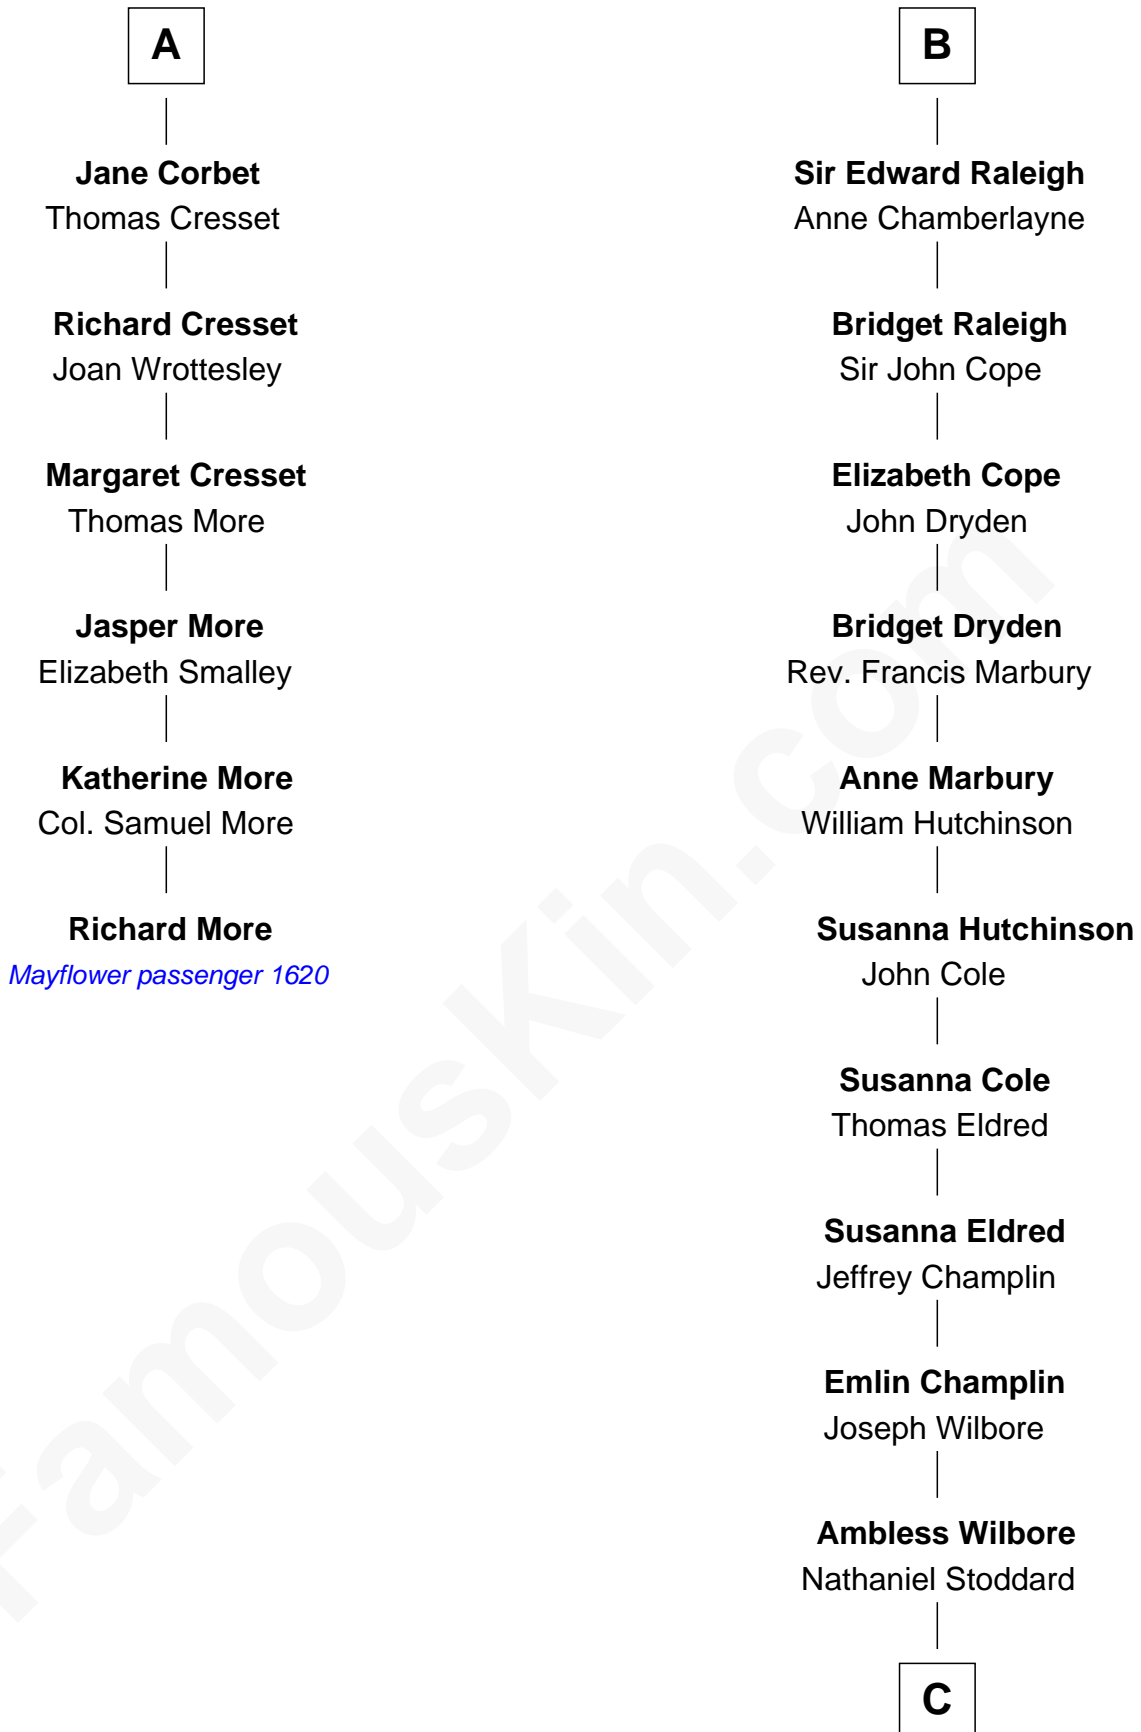

**MAYFLOWER**

# FamousKin.com Relationship Chart of **Richard More**

(c1614 - c1696) Mayflower passenger 1620

12th cousin 7 times removed of

**Shanghai Pierce**  
Texas Cattleman

C

Susanna Stoddard

Isaac Pearce

Jonathan D. Pearce

Hanna Phillips Head

Shanghai Pierce

*Texas Cattleman*

FamousKin.com