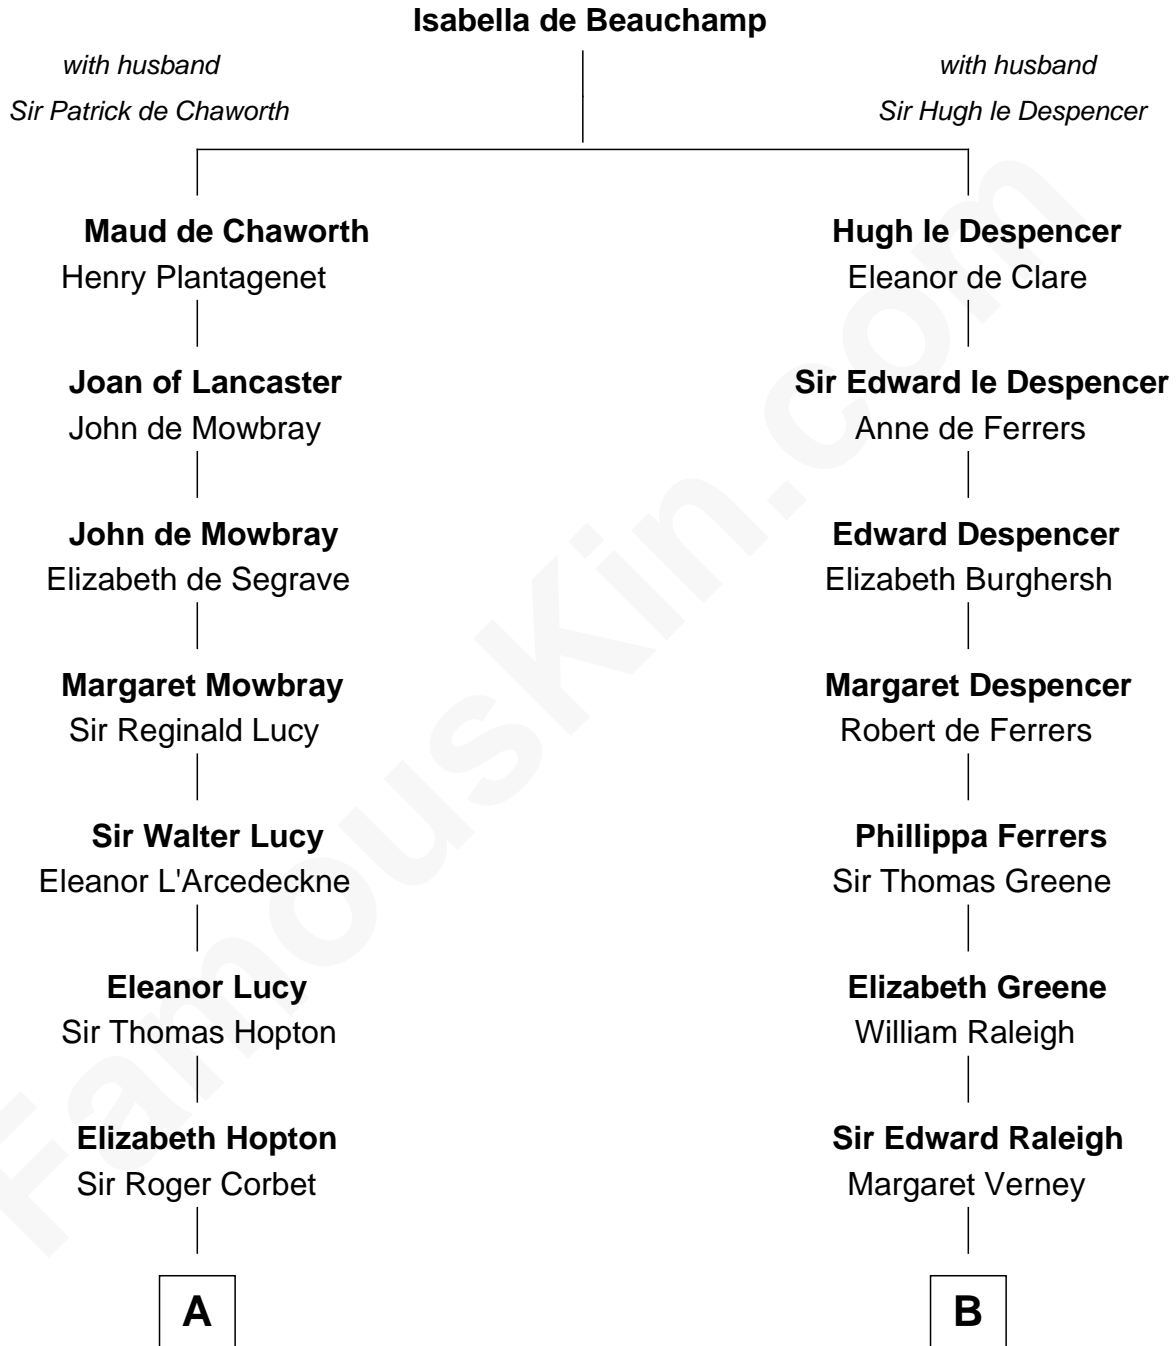

**MAYFLOWER**

# FamousKin.com Relationship Chart of **Richard More**

(c1614 - c1696) Mayflower passenger 1620

12th cousin 7 times removed of

**Shanghai Pierce**  
Texas Cattleman

C

Susanna Stoddard

Isaac Pearce

Jonathan D. Pearce

Hanna Phillips Head

Shanghai Pierce

*Texas Cattleman*

FamousKin.com