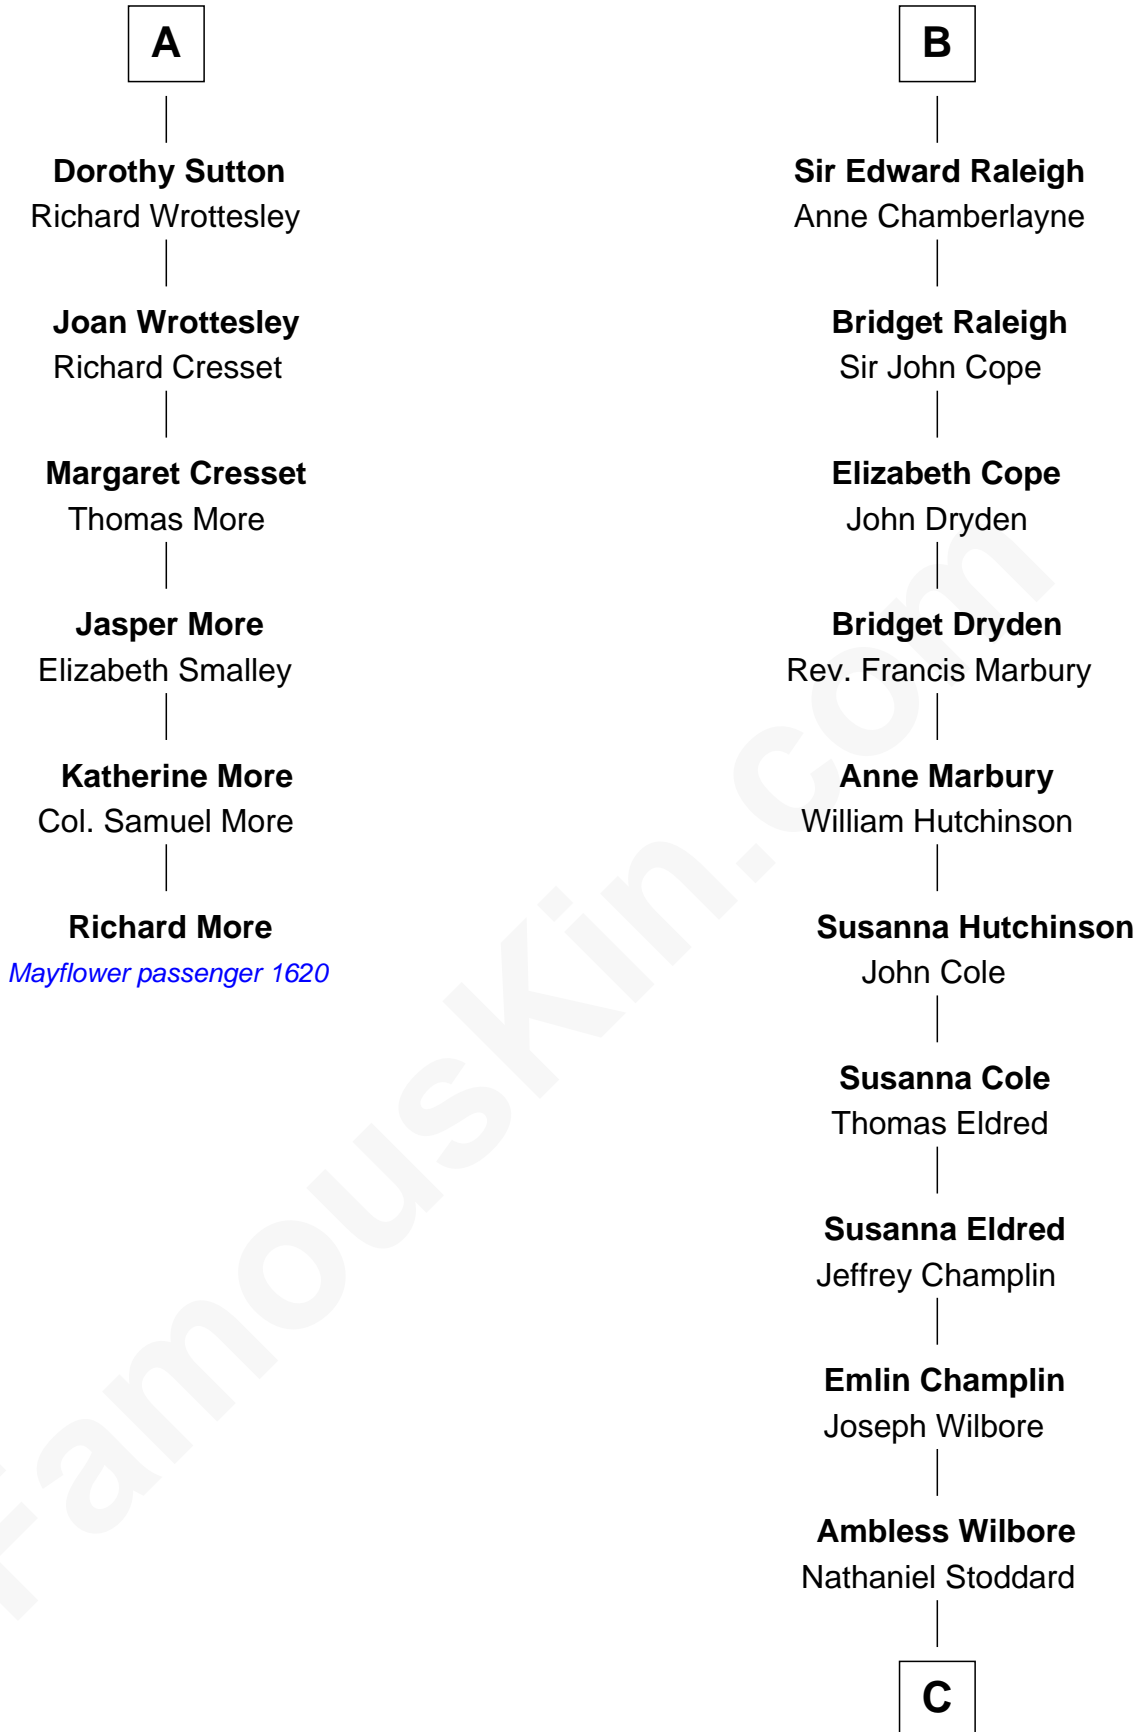

# FamousKin.com Relationship Chart of

**Richard More**

(c1614 - c1696) *Mayflower passenger 1620*

12th cousin 7 times removed of

**Shanghai Pierce**

*Texas Cattleman*

**Sir Hugh le Despencer**

Isabella de Beauchamp

Eleanor de Clare

**Sir Edward le Despencer**

Anne de Ferrers

**Edward Despencer**

Elizabeth Burghersh

**Margaret Despencer**

Robert de Ferrers

**Phillippa Ferrers**

Sir Thomas Greene

**Elizabeth Greene**

William Raleigh

**Sir Edward Raleigh**

Margaret Verney

**B**

**C**

**Susanna Stoddard**

Isaac Pearce

**Jonathan D. Pearce**

Hanna Phillips Head

**Shanghai Pierce**

*Texas Cattleman*

FamousKin.com