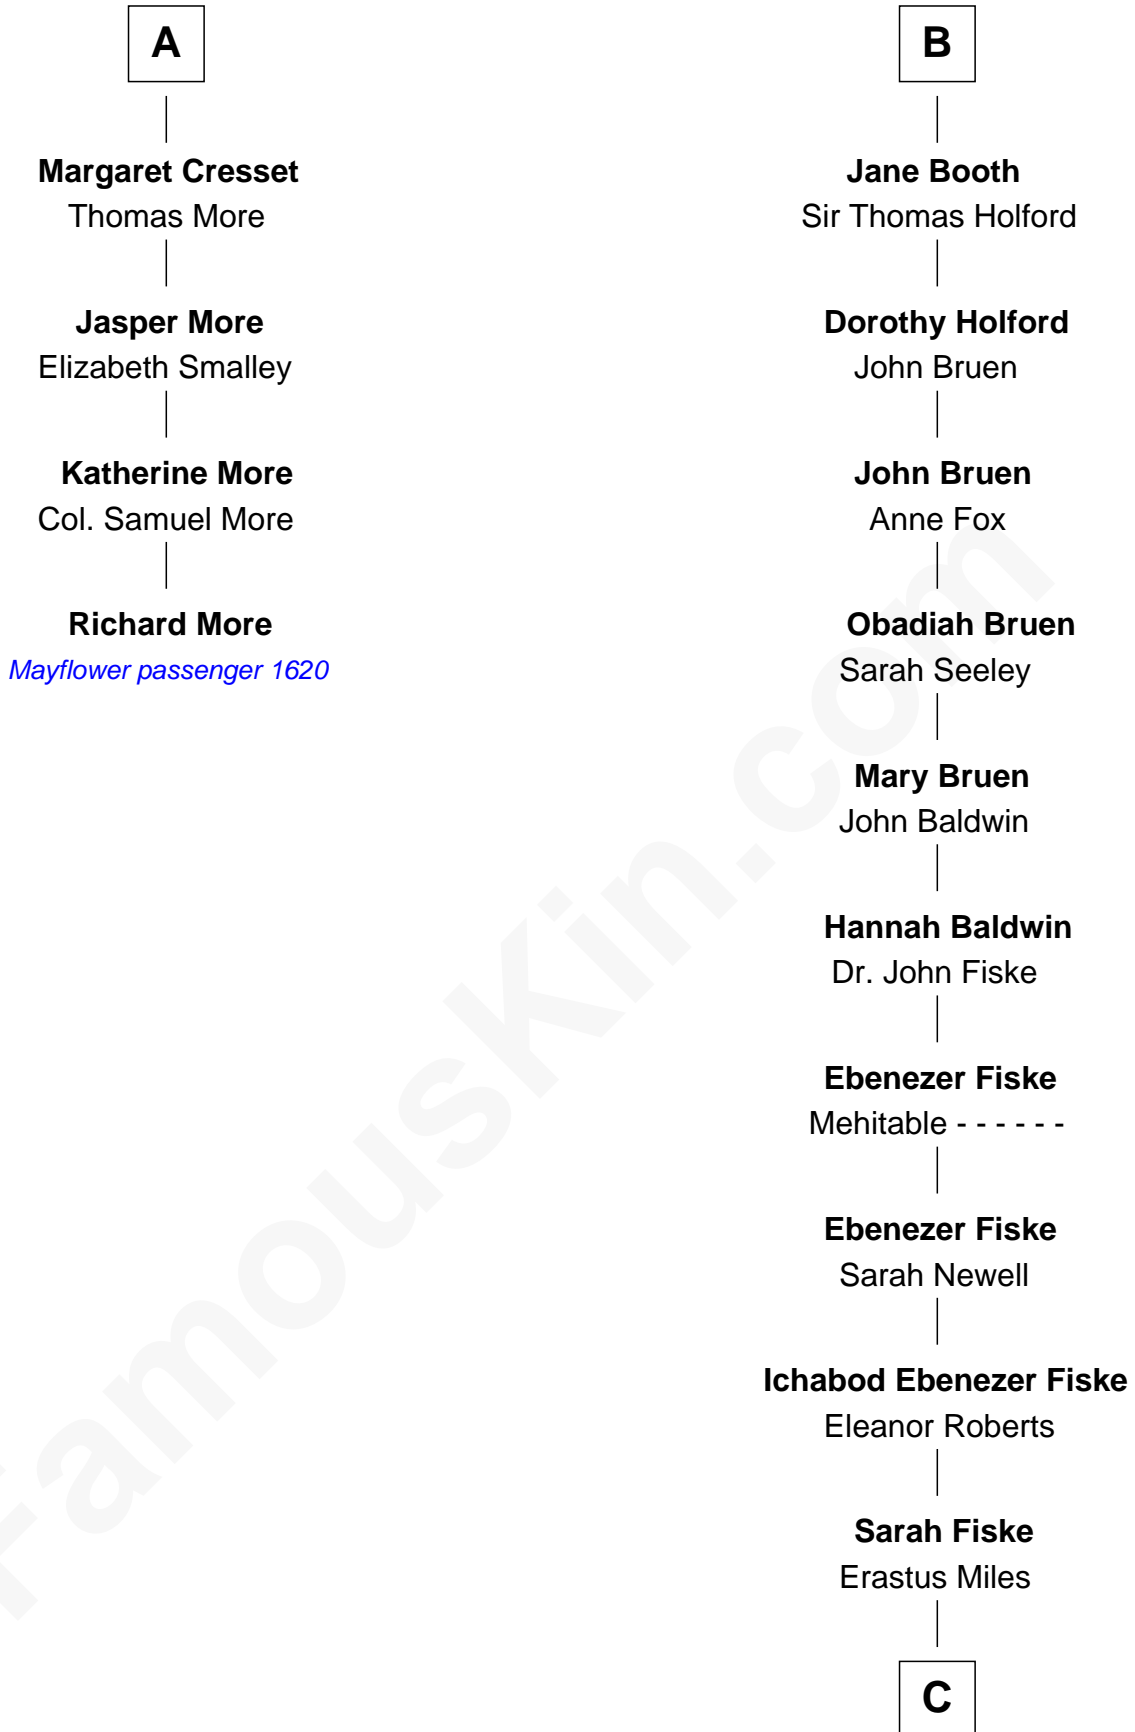

MAYFLOWER

FamousKin.com Relationship Chart of **Richard More**

(c1614 - c1696) Mayflower passenger 1620

10th cousin 10 times removed of

Christian Herter

59th Governor of Massachusetts

Ralph de Stafford

with wife
Margaret de Audley

Maud de Swinnerton
Sir John Savage

Joan Dacre
Thomas Clifford

Margaret Savage
Sir John Dutton

Matilda Clifford
Sir Edmund Sutton

Maude Dutton
Sir William Booth

Dorothy Sutton
Richard Wrottesley

Sir George Booth
Katherine Montfort

Joan Wrottesley
Richard Cresset

Sir William Booth
Ellen Montgomery

A

B

C

—
Archibald Miles

Mary Treese
—

Mary Miles