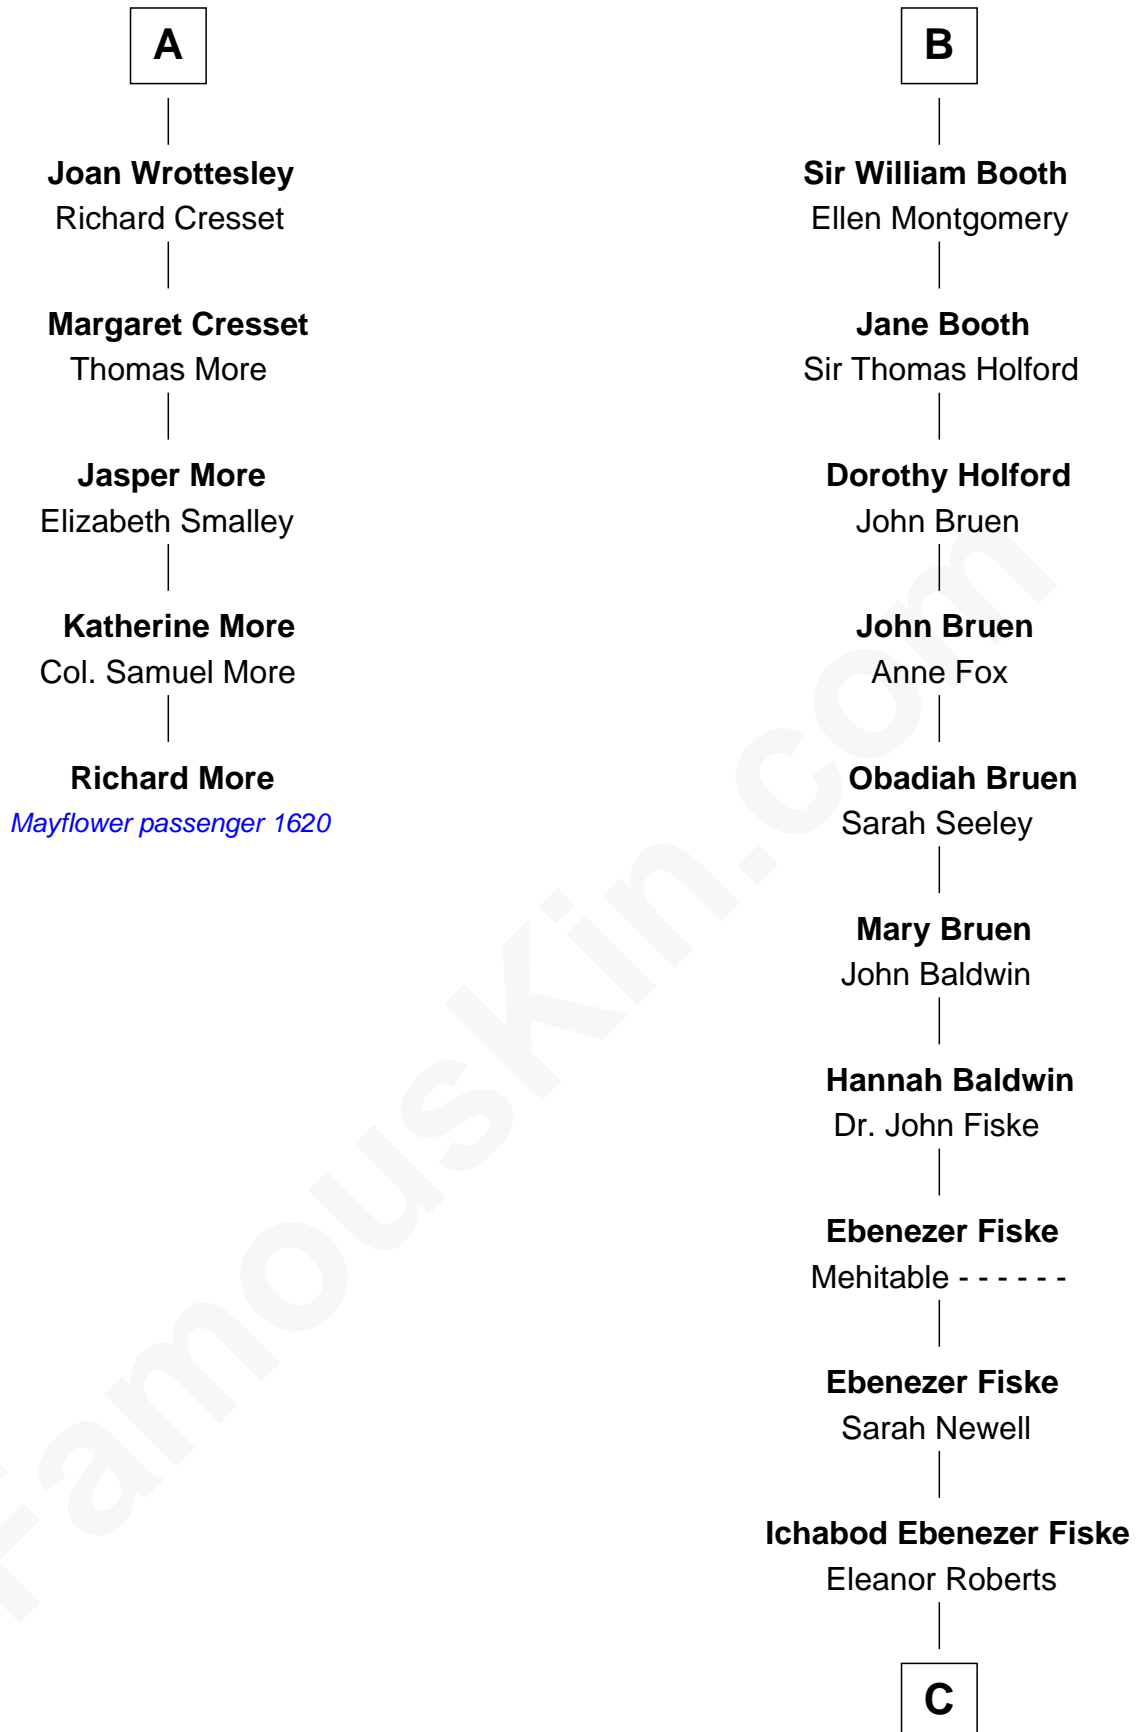

MAYFLOWER

FamousKin.com Relationship Chart of **Richard More**

(c1614 - c1696) *Mayflower* passenger 1620

11th cousin 10 times removed of

Christian Herter

59th Governor of Massachusetts

Guy de Beauchamp

Alice de Toeni

Joan Dacre

Thomas Clifford

Matilda Clifford

Sir Edmund Sutton

Dorothy Sutton

Richard Wrottesley

A

Maud de Beauchamp

Sir Geoffrey de Say

Idonea de Say

Sir John de Clinton

Margaret de Clinton

Sir Baldwin de Montfort

Sir William Montfort

Margaret Pecche

Sir Baldwin Montfort

Joan Vernon

Robert Montfort

Mary Stapleton

Katherine Montfort

Sir George Booth

B

C

—
Sarah Fiske
Erastus Miles