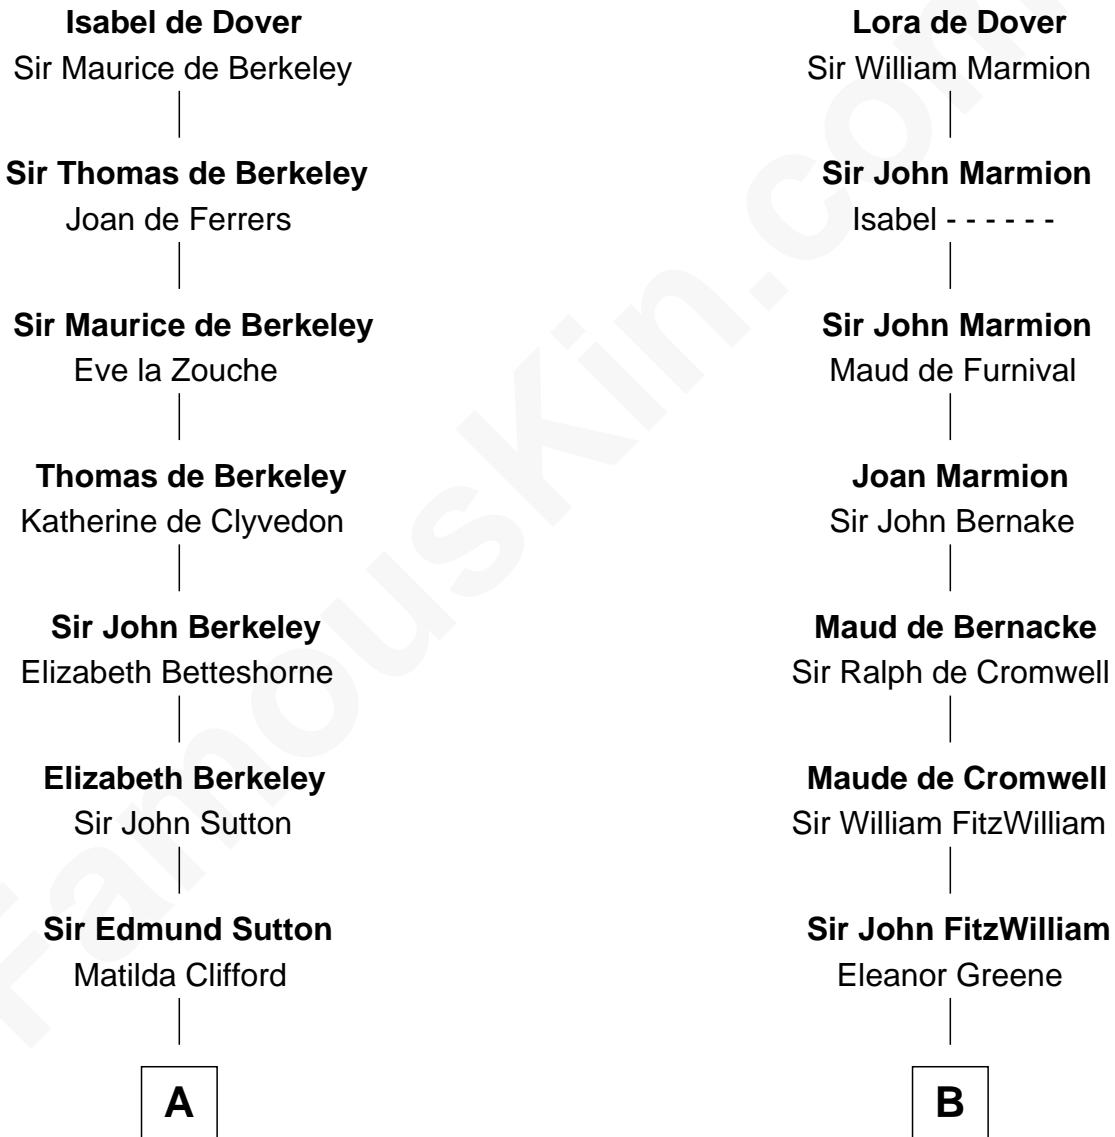

MAYFLOWER

FamousKin.com Relationship Chart of **Richard More**

(c1614 - c1696) *Mayflower passenger 1620*

12th cousin 6 times removed of

John Quincy Adams

6th U.S. President

Sir Richard FitzRoy

Rose de Dover