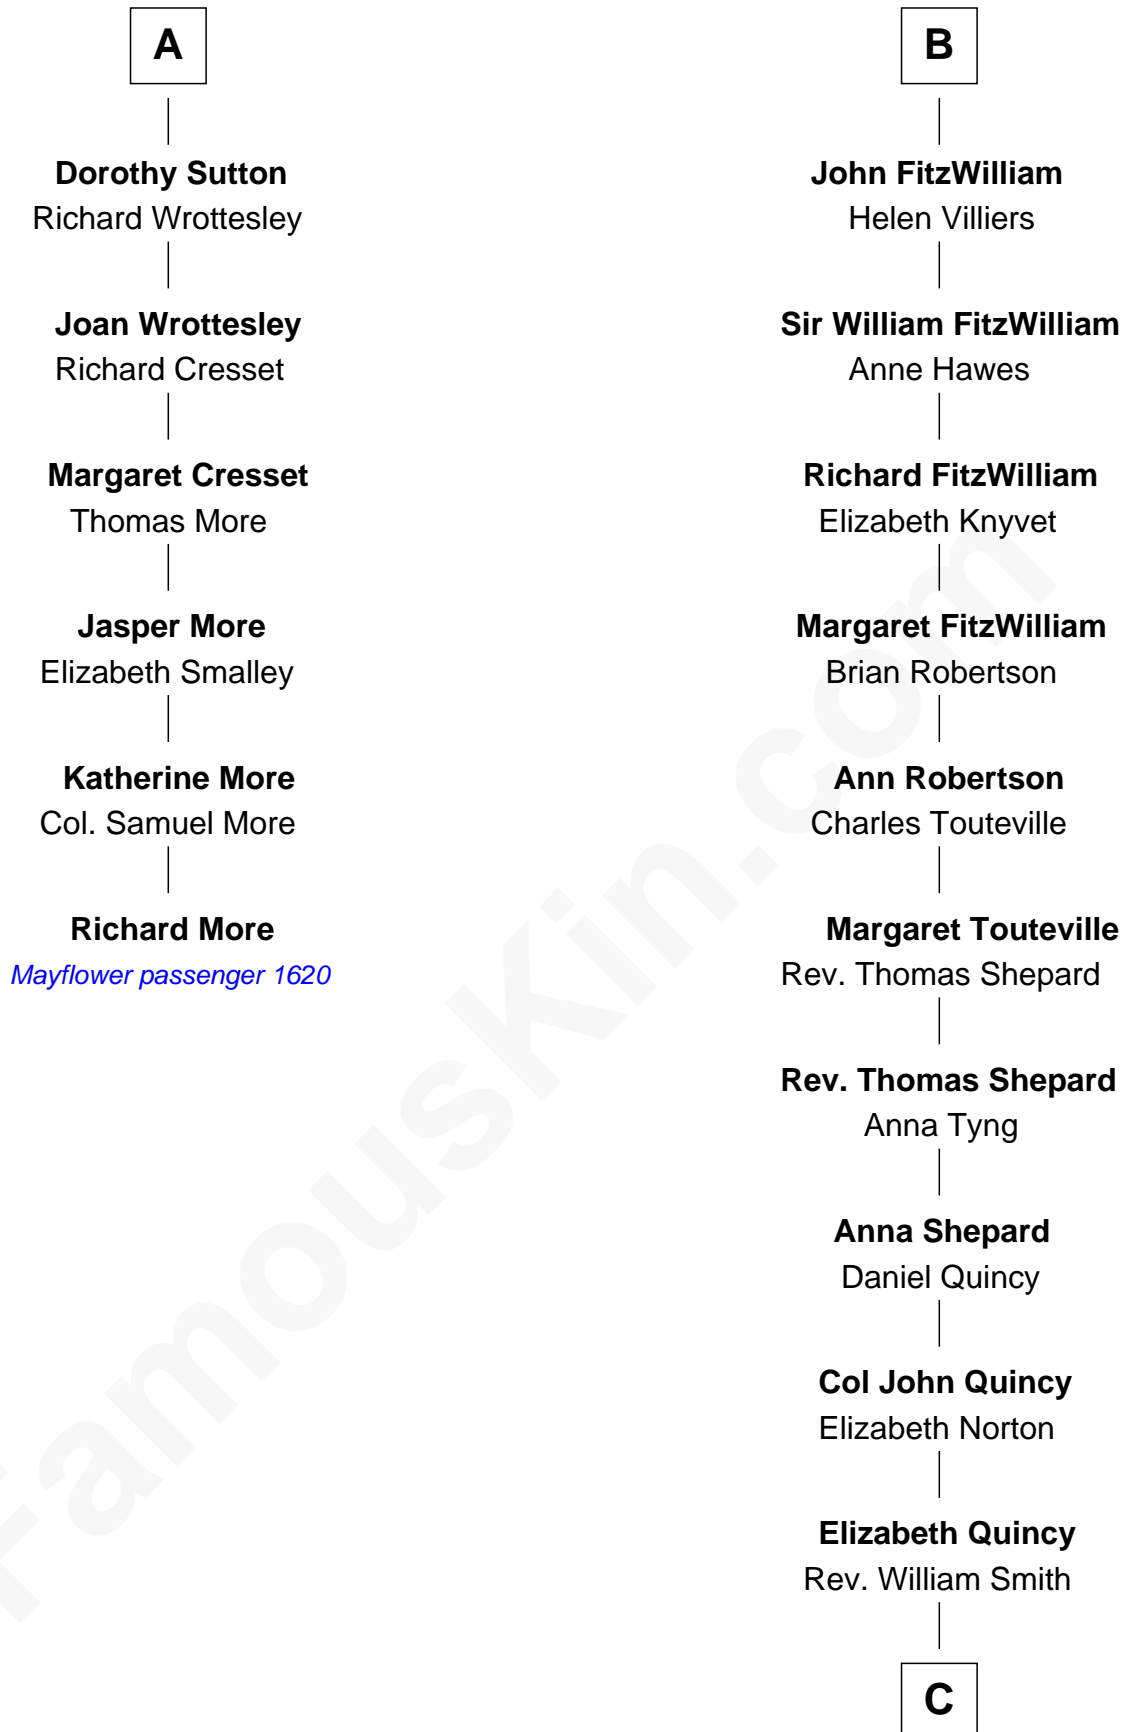

MAYFLOWER

FamousKin.com Relationship Chart of **Richard More**

(c1614 - c1696) *Mayflower passenger 1620*

12th cousin 6 times removed of

John Quincy Adams

6th U.S. President

Sir Richard FitzRoy

Rose de Dover

C

Abigail Quincy Smith

John Adams

John Quincy Adams

6th U.S. President

FamousKin.com